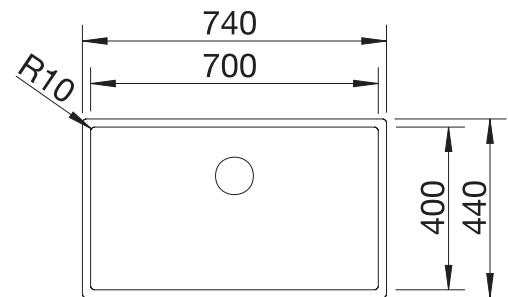

Bowl depth 190 mm

Note: Please order drain connections for combinations of two individual bowls separately.

Bowls stainless steel

800 mm

Suggested optional accessories

223074

219649

235906

BLANCO UNIT with BLANCO CLARON 700-U

see page 302

see page 389