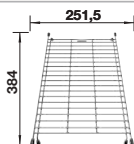

225362

Floating grid

234795

Plastic chopping board in white

210521

BLANCO UNIT with BLANCO NAYA 5

BLANCO ALTA II

see page 323