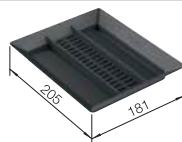

Suggested optional accessories

BLANCO SELECT Clip

521300

Universal box - to hang in the 8-l, 15-l or 19-l bin

229342

AktivBio-Cover for 8l-Bin

524220

BLANCO MOVEX