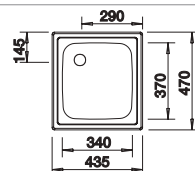

Scope of supply Without drain remote control

Planning Note:
Please order 1 1/2" waste kit separately.