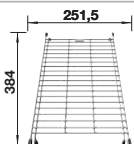

○ Pre-drilled holes for tapping or drilling
Bowl depth 200/135 mm

Suggested optional accessories

Floating grid

234795

Crockery basket

231693

BLANCO UNIT with BLANCO ADIRA 6 S-F

BLANCO ALTA-S II