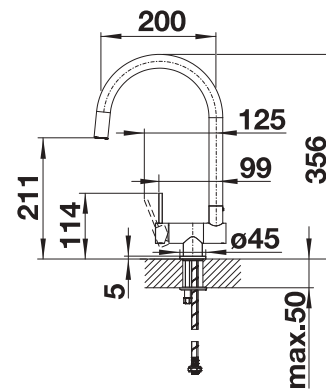

Technical Drawing

Flowrate 12.59 l/min at 3 bar pressure

Scope of supply

- 360° swivel spout for greater reach
- Ø 35mm tap hole required
- With ceramic disk cartridge
- Flexible connection pipes with a length of 450 mm and 3/8" nut for particularly easy and secure installation
- Patented jet regulator for markedly reduced scaling
- Stabilising plate to increase the stability of the tap when fitted in stainless steel sinks
- LGA approved
- DVGW approved

Suggested optional accessories

Dirt filter for corner valve

128434

Recommendation soap dispenser

BLANCO TORRE Soap dispenser

see page 368