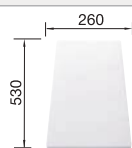

Plastic chopping board in white

217611