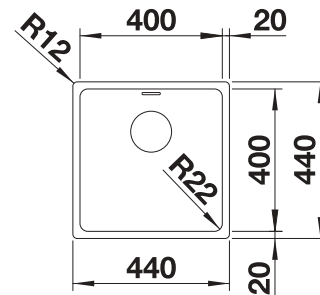

Bowl depth 190 mm

Note: Installing a kitchen mixer tap, drain remote control or soap dispenser in laminate worktops requires a flexible sealing tape.

Please order drain connections for combinations of two individual bowls separately.

Suggested optional accessories

230700

227692

230734

BLANCO UNIT with BLANCO ANDANO 400-IF

see page 319

see page 387