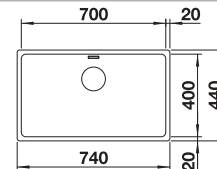

Note: Installing a kitchen mixer tap, drain remote control or soap dispenser in laminate worktops requires a flexible sealing tape.

Please order drain connections for combinations of two individual bowls separately.

Scope of supply		InFino drain system without remote control
	waste kit with space-saving pipe, 2 x 3 1/2" InFino basket strainer, fixing kit	waste kit with space-saving pipe, 3 1/2" InFino basket strainer, fixing kit