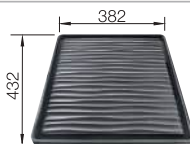

Drainer

230734