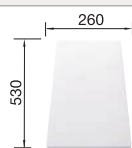

Solid beech chopping board

218313

Plastic chopping board in white

217611

Multifunctional wire basket

223297

BLANCO UNIT with BLANCO SONA XL 6 S

BLANCO CARENA-S Vario