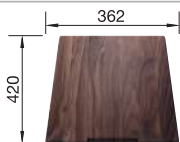

Bowl depth 185 mm

Suggested optional accessories

Wooden chopping board

223074

Lay-on drainer

223067

Foldable Grid

238482