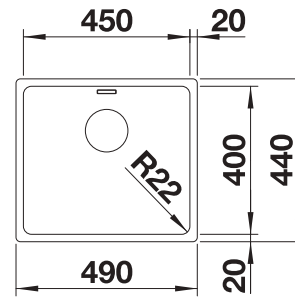

Bowl depth 190 mm

Note: Please order drain connections for combinations of two individual bowls separately.

Bowls
stainless steel

500 mm

Suggested optional accessories

Ash compound chopping board	Multifunctional stainless steel colander	Foldable Grid
230700	227692	238482

BLANCO UNIT with BLANCO ANDANO 450-U

BLANCO SONEA-S Flexo	BLANCO FLEXON II 50/3
see page 319	see page 387