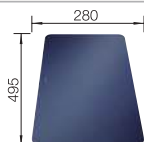

600 mm

Suggested optional accessories

Glass cutting board in velvety matt night blue
232846

Top rails
235906

BLANCO UNIT with BLANCO ANDANO XL 6 S-IF

BLANCO SONEA-S Flexo
see page 319

BLANCO SELECT II 60/4 Orga
see page 381