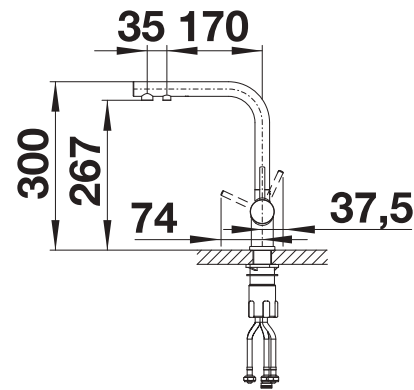

Technical Drawing

Flowrate 9.5 l/min at 3 bar pressure

Scope of supply

- Filter system not included.
- 360° swivel spout for greater reach
- Ø 35 mm tap hole required
- With ceramic disk cartridge
- Flexible connector pipes, 450 mm long and 3/8" nut for particularly easy and safe installation
- Patented jet regulator for markedly reduced scaling
- Stabilisation plate to increase the stability of the tap when fitted in stainless steel sinks
- LGA approved
- Filter system not included.

Mixer taps

Suggested optional accessories

527453

128434

Recommendation soap dispenser

see page 367