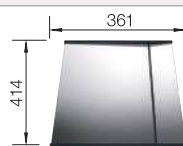

Bowls
stainless steel

600 mm

Suggested optional accessories

Wooden chopping board

223074

Lay-on drainer

223067

Multifunctional wire basket