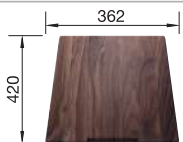

Bowl depth 190 mm

Note: Please order drain connections for combinations of two individual bowls separately.

Suggested optional accessories

Wooden chopping board

223074

Lay-on drainer

223067

Foldable Grid