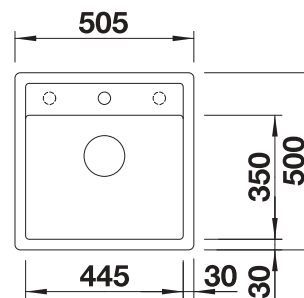

Technical Drawing

R10

○ Pre-drilled holes for tapping or drilling
Bowl depth 190 mm

Suggested optional accessories

235866

507829

230734

BLANCO UNIT with BLANCO DALAGO 5-F

see page 323

see page 385