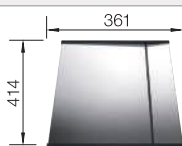

waste kit with space saving pipe, 3 1/2" InFino basket strainer, fixing kit

Bowl depth 190 mm

Bowl's stainless steel

600 mm

Suggested optional accessories

Wooden chopping board

223074

Lay-on drainer