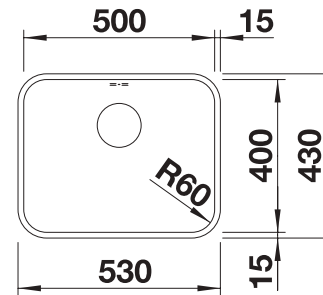

Technical Drawing

Bowl depth 175 mm

Note: Please order drain connections for combinations of two individual bowls separately.

Bowls
stainless steel

600 mm

Suggested optional accessories

235906

514238

230734

BLANCO UNIT with BLANCO SUPRA 500-U

see page 350

see page 390