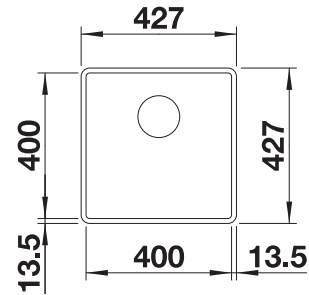

Technical Drawing

R10

waste kit with space-saving pipe, 3 1/2" InFino basket strainer

Bowl depth 190 mm

Note:

for worktop thicknesses of 15 mm and over, a space for the overflow must be cut out on the underside.

Model-related detailed dimensions and drawings can be found with the cut-out information online at www.blanco.com.

Suggested optional accessories

230700

227697

227689

BLANCO UNIT with BLANCO SUBLINE 400-F

see page 336

see page 387