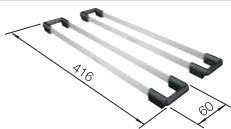

Suggested optional accessories

Top rails

235906