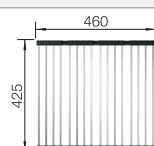

Bowl depth 190 mm

Suggested optional accessories

Wooden chopping board

223074

Lay-on drainer

223067

Foldable Grid

238482