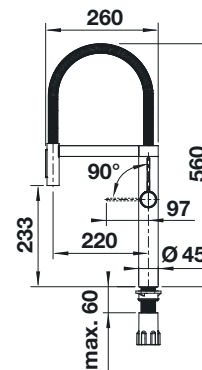

Technical Drawing

Flowrate 5 l/min at 3 bar pressure

Scope of supply

- Prepared for connection to 230V with mains unit
- Battery backup and batteries included
- 180° swivel spout for greater reach
- Ø 35mm tap hole required
- With electronic cartridge and valve box
- Easy and fast professional mixer tap installation with the BLANCO Lock
- Metal-sheathed spray hose
- Flexible connection pipes with a length of 700 mm and ½" nut for particularly easy and secure installation
- Stabilising plate to increase the stability of the tap when fitted in stainless steel sinks
- With non-return valve and thus guaranteed against reflux in accordance with EN 1717

Recommendation soap dispenser

BLANCO LATO Soap dispenser

see page 367