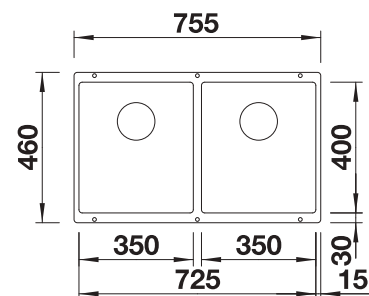

Bowl depth 200/200 mm
Cut-out radius: 10 mm

Note: Drainage components must be ordered separately.

Suggested optional accessories

Top rails

235906

Ash compound chopping board

230700

Silver-coloured safety glass cutting board

227697

BLANCO UNIT with BLANCO SUBLINE 350/350-U for Coloured Components

BLANCO LINUS-S

see page 335

BLANCO FLEXON II Low 80/3

see page 389