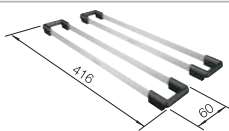

Top rails

235906