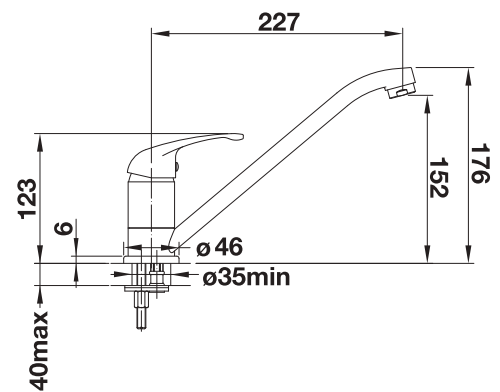

Technical Drawing

Flowrate 15.4 l/min at 3 bar pressure

Scope of supply

- Single-lever mixer tap
- 360° swivel spout for greater reach
- Ø 35 mm tap hole required
- With ceramic disk cartridge
- Flexible connector pipes, 500 mm long and 3/8" nut for particularly easy installation
- LGA approved

Suggested optional accessories

Dirt filter for corner valve

128434

Jet regulator set for high-pressure mixer taps

521746

Recommendation soap dispenser

BLANCO LATO Soap dispenser

see page 367