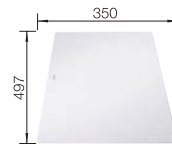

Glass cutting board white

ash compound bridging chopping board, multifunctional stainless steel colander, waste kit with space-saving pipe, 2 x 3 1/2" InFino basket strainer with drain remote control (rotary switch) for the main bowl or

glass cutting board, multifunctional stainless steel colander, waste kit with space-saving pipe, 2 x 3 1/2" InFino basket strainer with drain remote control (rotary switch) for the main bowl