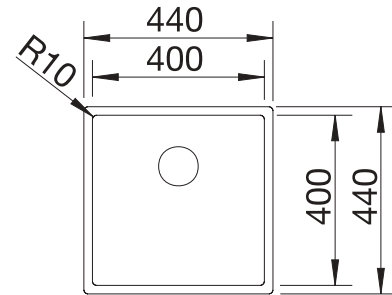

Bowl depth 190 mm

Note: Please order drain connections for combinations of two individual bowls separately.

Suggested optional accessories

Wooden chopping board

223074

Lay-on drainer

223067

Foldable Grid