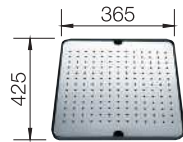

- When placed on the worktop, the draining tray can replace a drainer
- Provides enough room for washed items
- Made of high-quality plastic with a stainless steel insert
- Ideal when combined with a single or double bowl

Draining tray with stainless steel insert
Stainless steel/plastic, black

513485