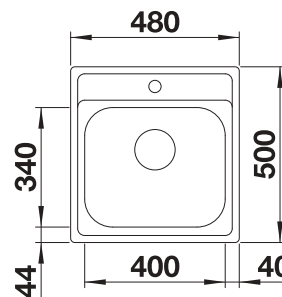

Technical Drawing

Bowl depth 158 mm

Suggested optional accessories

Solid beech chopping board

218313

Plastic chopping board in white

217611

BLANCO UNIT with BLANCODANA 45

BLANCO MIDA

see page 352

BLANCO SOLON-IF

see page 393