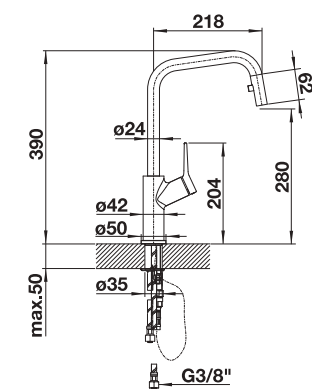

Technical Drawing

Flowrate 9.14 l/min at 3 bar pressure

BLANCO JURENA

- Distinctive design
- High outlet for easy filling of pots and vases
- High positioned, ergonomic control lever

Solid spout

Metallic surface		
	chrome	520764