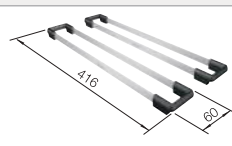

Suggested optional accessories

Wooden chopping board

223074

Lay-on drainer

223067

Top rails

235906

BLANCO UNIT with BLANCO ZEROX 700-IF Durinox