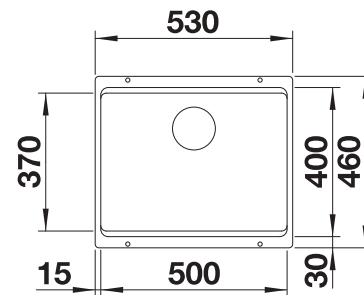

Bowl depth 200 mm
Cut-out radius: 20 mm

Suggested optional accessories

Ash compound chopping board

230700

Drainer

230734

Silver-coloured safety glass cutting board

227697

BLANCO UNIT with BLANCO ETAGON 500-U

BLANCO drink.filter EVOL-S Pro

see page 302

BLANCO SELECT II 60/3 Orga

see page 381