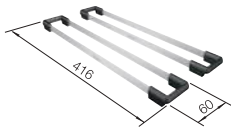

Suggested optional accessories

Top rails

235906