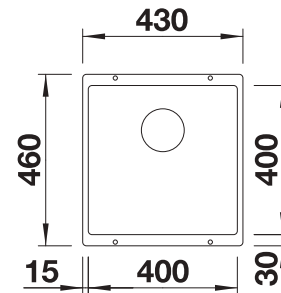

Bowl depth 190 mm

Cut-out radius: 10 mm

Note: Please order waste connections for combinations of two individual bowls separately.

Suggested optional accessories

Ash compound chopping board

230700

Silver-coloured safety glass cutting board

227697

Multifunctional colander

227689

BLANCO UNIT with BLANCO SUBLINE 400-U

BLANCO LINUS-S

see page 336

BLANCO FLEXON II 50/3

see page 387