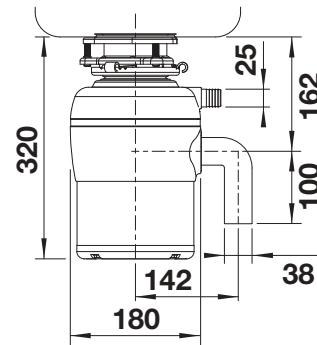

Technical Drawing

3 1/2" sink outlet required, Product weight: 7,4 kg, Non-detachable 90 cm power cord, Reset-button on bottom of the FWD (note accessibility)

Scope of supply

- Removable baffle
- Stopper to close drain
- Air switch with cover in chrome
- L-pipe with dishwasher or overflow connection
- Overflow connection for BLANCO sinks
- Wrench for mounting and free blockage

Waste systems

Suggested optional accessories

526770

526772