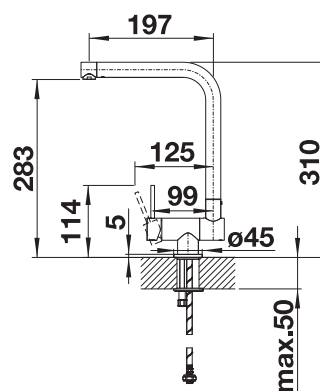

Technical Drawing

Flowrate 11.83 l/min at 3 bar pressure

Scope of supply

- 360° swivel spout for greater reach and rotates at the front area
- Ø 35mm tap hole required
- With ceramic disk cartridge
- Flexible connection pipes with a length of 500 mm and 3/8" nut for particularly easy and secure installation
- Patented jet regulator for markedly reduced scaling
- Stabilising plate to increase the stability of the tap when fitted in stainless steel sinks
- LGA approved
- DVGW approved

Suggested optional accessories

Dirt filter for corner valve

128434

Recommendation soap dispenser

BLANCO TORRE Soap dispenser

see page 368