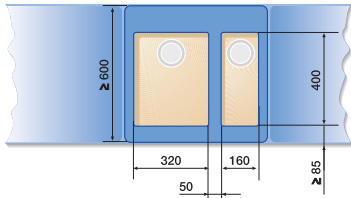

UNDERMOUNT BOWLS.

Planning examples: Individual planning and combination of the various main and additional bowls.

SILGRANIT

60 cm cabinet