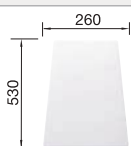

Plastic chopping board in white

217611