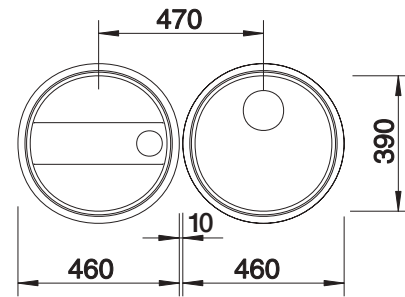

Technical Drawing

Bowl depth 175/35 mm

Undermount installation without overhang, required cut-out Ø 424 mm.

Different brushing direction for drainer (lengthways) and bowl (circular) due to production.

Stainless steel
sinks

600 mm

Suggested optional accessories

218421

220574

BLANCO UNIT with BLANCORONDOSET

see page 350

see page 390