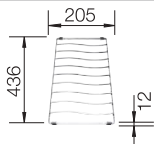

Technical Drawing

Drainer grid

stainless steel drainer grid, waste kit with space-saving pipe, 3 1/2" InFino basket strainer with drain remote control (rotary switch)