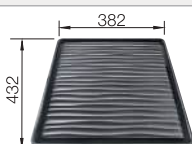

BLANCO QUATRUS R15-IU - production on demand, minimum order quantity to be checked with BLANCO.

Technical Drawing

Bowl depth 200 mm

Suggested optional accessories

Crockery basket

231693

Drainer

230734