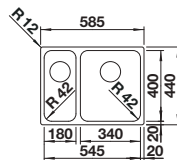

Note: Please order drain connections for combinations of two individual bowls separately.

Scope of supply			InFino drain system without remote control
	waste kit with space-saving pipe, 2 x 3 ½" InFino basket strainer, fixing kit	waste kit with space-saving pipe, 2 x 3 ½" InFino basket strainer, fixing kit	waste kit with space-saving pipe, 3 ½" InFino basket strainer, fixing kit

Suggested optional accessories

  280 424 Bamboo chopping board 239449	 460 425 Foldable Grid 238482	 365 425 Draining tray 513485

BLANCO UNIT with BLANCO SOLIS-U

  BLANCO CANDOR-S see page 341	 BLANCO FLEXON II 60/3 see page 386