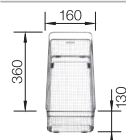

Suggested optional accessories

Multifunctional wire basket

223297