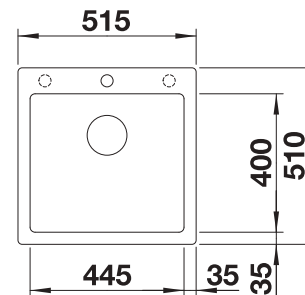

○ Pre-drilled holes for tapping or drilling

Bowl depth 220 mm

The optional ash compound chopping board can only be placed on the edge of the bowl if the diameter of the kitchen mixer tap is less than 48 mm.

Suggested optional accessories

Ash compound chopping board

230700

Top rails

235906

Foldable Grid

238482

BLANCO UNIT with BLANCO PLEON 5

BLANCO LINUS-S

see page 336

BLANCO SELECT II 50/2

see page 385