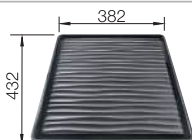

Drainer

230734