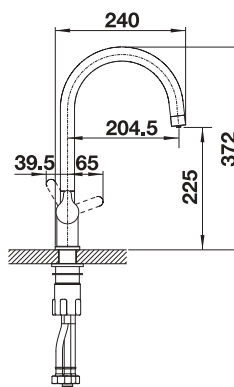

Technical Drawing

Flowrate 13.5 l/min at 3 bar pressure

Scope of supply

- Filter system not included.
- 360° swivel spout for greater reach
- Ø 35 mm tap hole required
- Valve and cartridge with ceramic seals
- Flexible connection pipes with a length of 450 mm and 3/8" swivel nut for particularly easy and secure installation
- Patented jet regulator for markedly reduced scaling
- Stabilisation plate to increase the stability of the tap when fitting in stainless steel sinks
- LGA approved
- Filter system not included.

Mixer taps

Suggested optional accessories

527453

128434

Recommendation soap dispenser

see page 367