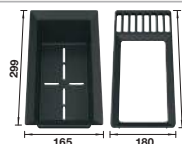

Bowl depth 200 mm

Suggested optional accessories

Solid beech chopping board

218313

Plastic chopping board in white

217611

Sink Drainer 2-in-1

527644