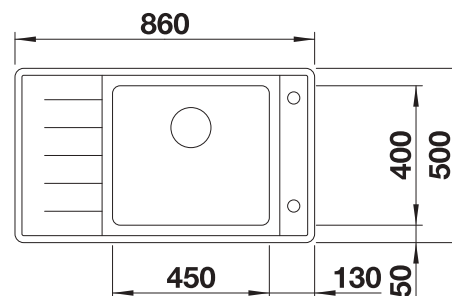

Bowl depth 215 mm

Stainless steel sinks

600 mm

Suggested optional accessories

Glass cutting board in velvety matt night blue

232846

Top rails

235906

BLANCO UNIT with BLANCO ANDANO XL 6 S-IF Compact

BLANCO SONEA-S Flexo

see page 319

BLANCO SELECT II 60/3 Orga

see page 381