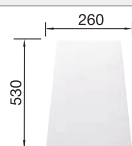

Scope of supply

waste kit with space-saving pipe, 3 ½" basket strainer

Technical Drawing

Bowl depth 158 mm

Suggested optional accessories

Solid beech chopping board

218313

Plastic chopping board in white