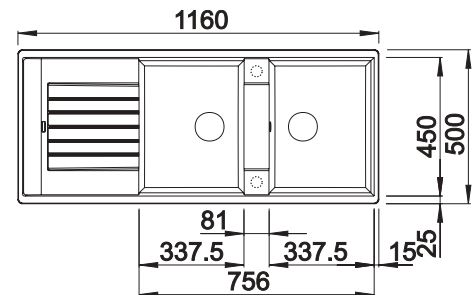

Technical Drawing

○ Pre-drilled holes for tapping or drilling
Bowl depth 190/190 mm

Suggested optional accessories

218313

217611

223297

BLANCO UNIT with BLANCO ZIA 8 S

see page 350

see page 393