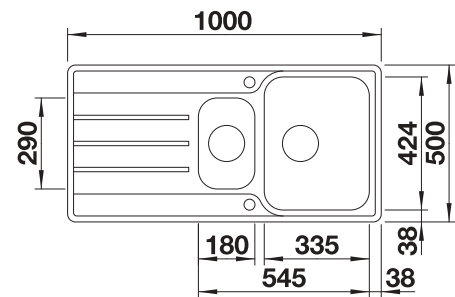

Technical Drawing

Bowl depth 205/145 mm

Stainless steel
sinks

600 mm

Suggested optional accessories

240729

507829

BLANCO UNIT with BLANCO LEMIS 6 S-IF

see page 347

see page 382