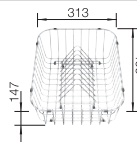

Crockery basket with plate stack

507829