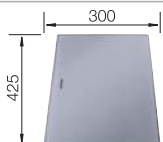

Suggested optional accessories

Cutting board

230970