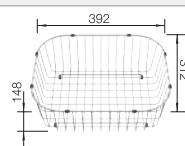

Technical Drawing

Bowl depth 170/90 mm

Stainless steel
sinks

600 mm

Suggested optional accessories

Solid beech chopping board

218313

Crockery basket Stainless Steel