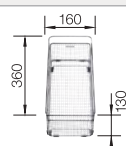

Technical Drawing

○ Pre-drilled holes for tapping or drilling
Bowl depth 190/140 mm

Suggested optional accessories

Solid beech chopping board

218313

Plastic chopping board in white

217611

Multifunctional wire basket