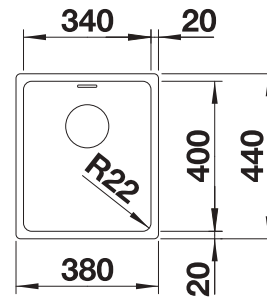

Bowl depth 190 mm

Note: Please order drain connections for combinations of two individual bowls separately.

Suggested optional accessories

230700

227692

238482