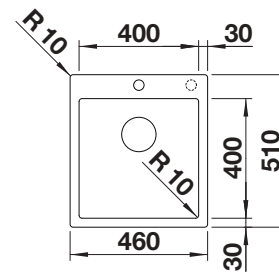

Bowl depth 190 mm

450 mm

Suggested optional accessories

223074

219649

223067

BLANCO UNIT with BLANCO CLARON 400-IF/A

see page 302

see page 393