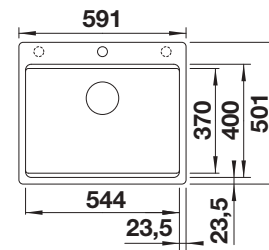

Pre-drilled holes for tapping or drilling
Bowl depth 220 mm

Note:

In the area of the mixer tap, the supporting surface of the sink must be additionally notched on the worktop.

Model-related detailed dimensions and drawings can be found with the cut-out information online at www.blanco.com.