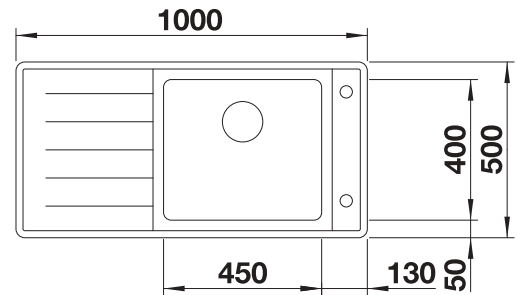

Bowl depth 215 mm

Stainless steel sinks

600 mm

Suggested optional accessories

BLANCO UNIT with BLANCO ANDANO XL 6 S-IF