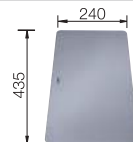

Silver-coloured safety glass cutting board

227697