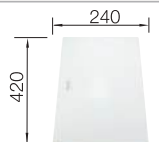

Bowl depth 175 mm

Note: Please order drain connections for combinations of two individual bowls separately.

Suggested optional accessories

Glass cutting board

225333

Lay-on drainer

223067

Foldable Grid