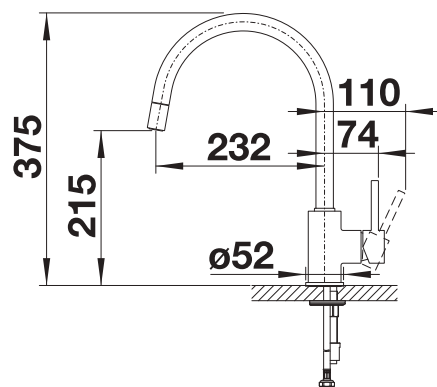

BLANCO MIDA-S XL

- Gently rounded spout on a slender body
- For the easy filling of tall pots and vases
- Especially suitable for compact sinks
- Enlarged working radius thanks to the 360° swivel spout
- Pull-downspray hose for added reach

Extendable spray

Metallic surface		
	chrome	524707
Special colours		
	black matt	526656

Technical Drawing

Production on demand, minimum order quantity to be checked with BLANCO.

Scope of supply

- 360° swivel spout for greater reach
- Ø 35 mm tap hole required
- With ceramic disk cartridge
- Flexible connector pipes, 700 mm long and ½" nut for particularly easy installation
- Nylon-sheathed spray hose
- Patented jet regulator for markedly reduced scaling
- Stabilisation plate to increase the stability of the tap when fitted in stainless steel sinks
- With non-return valve and thus guaranteed against reflux in accordance with EN 1717

Suggested optional accessories

Dirt filter for corner valve

128434

Spray hose guide for kitchen mixer taps

511920