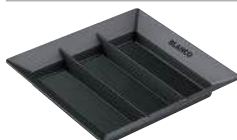

6 l bin lid included with BLANCO SELECT II and FLEXON II 60/4 versions

231974