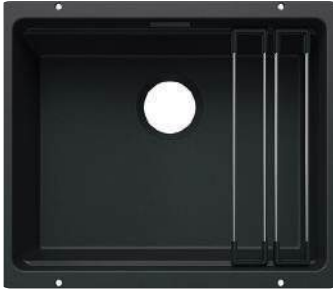

BLANCO UNIT with BLANCO PLEON 8 for Coloured Components

BLANCO ALTA-S II

see page 322

BLANCO SOLON-IF

see page 393

BLANCO ETAGON 500-U for Coloured Components

SILGRANIT

- Generous staggered bowl with added functionality
- Integrated step creates an additional functional level
- Clever system concept with versatile ETAGON rails
- High-quality features with the covered C-overflow and InFino drain system – elegantly integrated and easy-care
- For undermount installation, ideal in combination with high-quality worktops
- Maximum colour flexibility by choosing complementing waste fitting set in satin gold, black matt, satin dark steel or satin platinum metal finishes (to be ordered with separate article number)