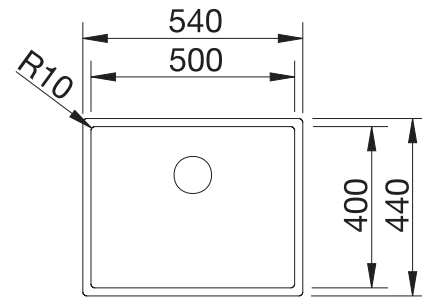

waste kit with space saving pipe, 3 1/2" InFino basket strainer, fixing kit

Bowl depth 190 mm

Suggested optional accessories

Wooden chopping board

223074

Lay-on drainer

223067

Multifunctional wire basket