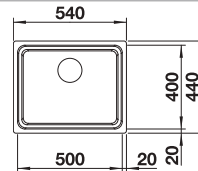

Scope of supply **InFino drain system without remote control**

2 x ETAGON rails in stainless steel, waste kit with space-saving pipe, 3 1/2" InFino basket strainer, fixing kit
Note: Installing a kitchen mixer tap, drain remote control or soap dispenser in laminate worktops requires a flexible sealing tape.