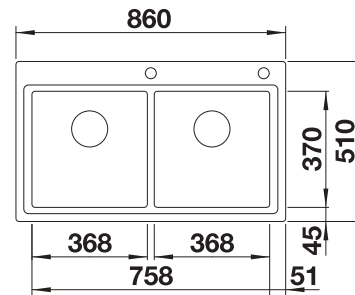

Technical Drawing

Bowl depth 196/196 mm

No additional drill holes may be made.

If using a soap dispenser, the drain remote control must be replaced by the soap dispenser and the InFino drain system with remote control replaced by an InFino manual drain system without remote control.

Please contact us in case of queries – we will be glad to help. The item number for the InFino manual drain system without remote control is available on request.

Suggested optional accessories

230970

231396

230734

BLANCO UNIT with BLANCO DIVON II 8-IF

see page 315

see page 389