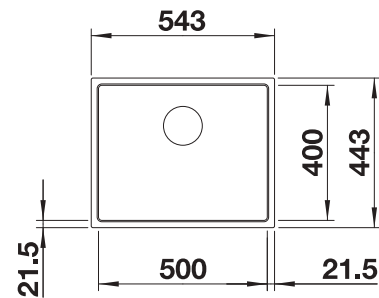

Bowl depth 190 mm

Installing a kitchen mixer tap, drain remote control or soap dispenser in laminate worktops requires a flexible sealing tape.

Note: for worktop thicknesses of 15 mm and over, a space for the overflow must be cut out on the underside.

Please note the cut-out information for the respective installation method.

Suggested optional accessories

Top rails

235906

Ash compound chopping board

230700

Multifunctional colander

227689

BLANCO UNIT with BLANCO SUBLINE 500-IF SteelFrame

BLANCO SONEA-S Flexo

see page 319

BLANCO SELECT II XL 60/3
Orga

see page 381