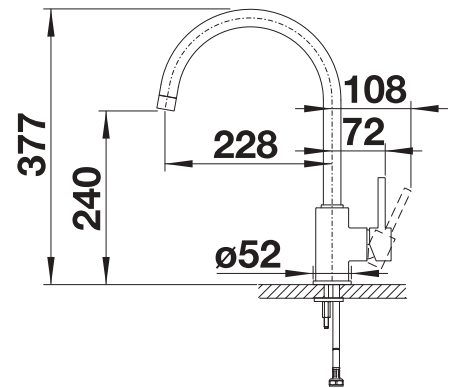

BLANCO MIDA XL

- Gently rounded spout on a slender body
- For the easy filling of tall pots and vases
- Especially suitable for compact sinks
- Enlarged working radius thanks to the 360° swivel spout

Solid spout

Metallic surface		
	chrome	524695
SILGRANIT Look		
	anthracite	524696

Technical Drawing

Production on demand, minimum order quantity to be checked with BLANCO.

Scope of supply

- Single-lever mixer tap
- 360° swivel spout for greater reach
- Ø 35 mm tap hole required
- With ceramic disk cartridge
- Flexible connector pipes, 500 mm long and 3/8" nut for particularly easy installation

Suggested optional accessories

Dirt filter for corner valve
128434

Recommendation soap dispenser

BLANCO LATO Soap dispenser
see page 367

Mixer taps