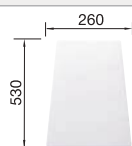

Suggested optional accessories

Solid beech chopping board

218313

Plastic chopping board in white

217611

Corner caddy

235866

BLANCO UNIT with BLANCO METRA 45 S