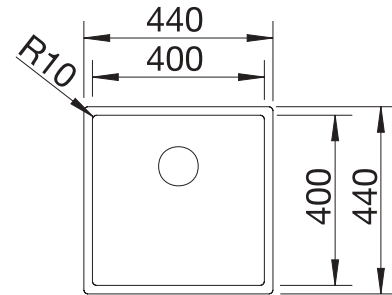

Bowl depth 190 mm

Note: Please order drain connections for combinations of two individual bowls separately.

Bowls
stainless steel

450 mm

Suggested optional accessories

223074

219649

235906

BLANCO UNIT with BLANCO CLARON 400-U

see page 302

see page 385