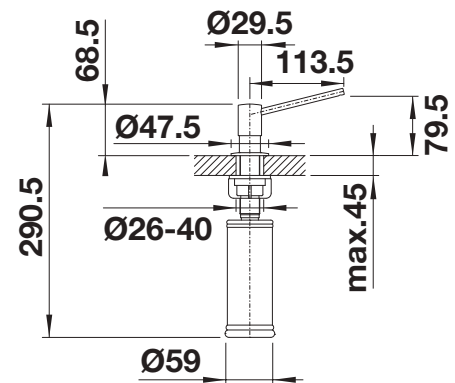

PVD		
	NEW satin dark steel	527744
	NEW satin platinum	527722
	satin gold	526700
Metallic surface		
	chrome	512593
	stainless steel	521541
	stainless steel finish	512594

Technical Drawing

Please note: Ø 35 mm tap hole required
bottle content: 300 ml