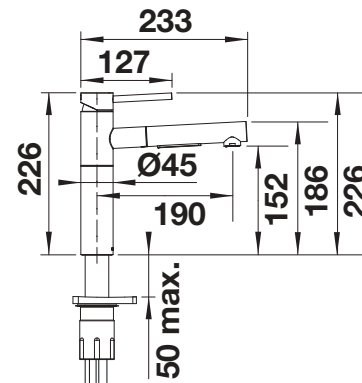

Technical Drawing

Flowrate 7.9 l/min at 3 bar pressure

Scope of supply

- 140° swivel spout for greater reach
- Ø 35 mm tap hole required
- With ceramic disk cartridge
- Easy and fast professional mixer tap installation with the BLANCOlock
- Flexible connection pipes, 700 mm long and 3/8" nut for particularly easy and safe installation
- Patented jet regulator for markedly reduced scaling
- Stabilising plate to increase the stability of the tap when fitted in stainless steel sinks
- With non-return valve and thus guaranteed against reflux in accordance with EN 1717
- LGA approved
- DVGW planned

Suggested optional accessories

Dirt filter for corner valve

128434

Spray hose guide for kitchen mixer taps

511920

Recommendation soap dispenser

BLANCO LATO Soap dispenser

see page 367