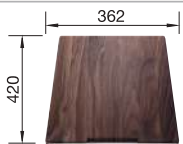

Suggested optional accessories

Wooden chopping board

223074

Colander stainless steel

219649

Lay-on drainer

223067

BLANCO UNIT with BLANCO CLARON 450-IF