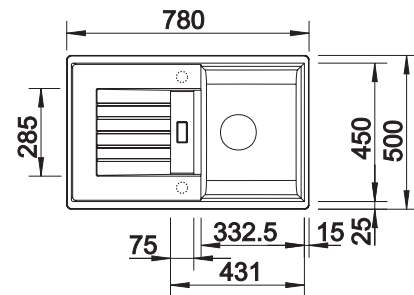

Technical Drawing

○ Pre-drilled holes for tapping or drilling
Bowl depth 190 mm

Suggested optional accessories

Solid beech chopping board

218313

Plastic chopping board in white

217611

Multifunctional wire basket

223297

BLANCO UNIT with BLANCO ZIA 45 S

BLANCO MIDA

see page 352

BLANCO BOTTON II 30/2

see page 392