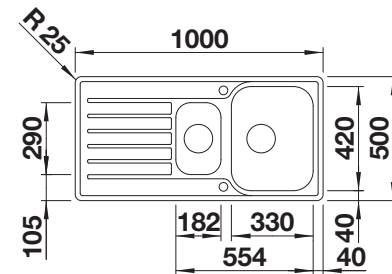

Bowl depth 170/90 mm

Stainless steel
sinks

600 mm

Suggested optional accessories

220573

BLANCO UNIT with BLANCO LANTOS II 6 S-IF

see page 347

see page 390