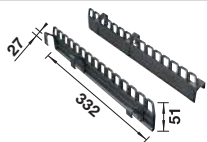

Suggested optional accessories

BLANCO SELECT Clip

521300