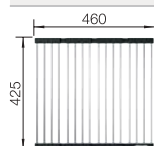

- Can be placed on the drainer, over the bowl or on the worktop
- Extends the versatility of the sink centre, e.g. for draining washed items or filling up pots
- Variable positioning on the drainer, in the bowl or outside the sink
- Easy to stow away thanks to the practical folding function

For sinks and bowls with a bowl width of 400 mm

238482