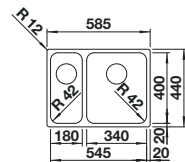

Note: Installing a kitchen mixer tap, drain remote control or soap dispenser in laminate worktops requires a flexible sealing tape.

Please order drain connections for combinations of two individual bowls separately.

Scope of supply			InFino drain system without remote control
	waste kit with space-saving pipe, 2 x 3 ½" InFino basket strainer, fixing kit	waste kit with space-saving pipe, 2 x 3 ½" InFino basket strainer, fixing kit	waste kit with space-saving pipe, 3 ½" InFino basket strainer, fixing kit

Suggested optional accessories

 Bamboo chopping board 239449	 Foldable Grid 238482	 Draining tray 513485

BLANCO UNIT with BLANCO SOLIS-IF

 BLANCO CANDOR-S see page 341	 BLANCO FLEXON II 60/3 see page 386