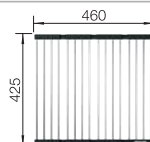

Ash compound chopping board

230700

Multifunctional stainless steel colander

227692

Foldable Grid

238482

BLANCO UNIT with BLANCO ANDANO 340-U

BLANCO SONEA-S Flexo