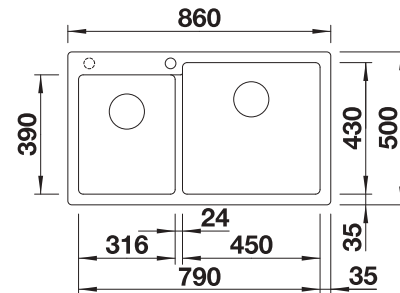

Technical Drawing

R15

waste kit with space-saving pipe, 2 x 3 1/2" InFino basket strainer

○ Pre-drilled holes for tapping or drilling
Bowl depth 220/220 mm

Suggested optional accessories

218313

217611

235866

BLANCO UNIT with BLANCO PLEON 9

see page 336

see page 392