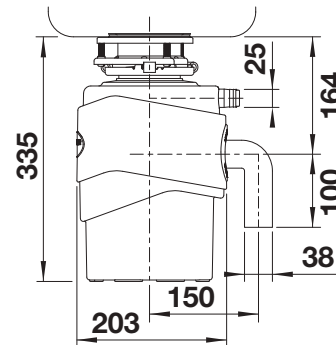

Technical Drawing

3 1/2" sink outlet required, Product weight: 10.6 kg, Non-detachable 90 cm power cord, Reset-button on bottom of the FWD (note accessibility)

Scope of supply

- Removable baffle
- Plug and strainer to close drain
- Air switch with cover in chrome and PVD steel
- L-pipe with dishwasher or overflow connection
- Overflow connection for BLANCO sinks
- Wrench for mounting and free blockage

Suggested optional accessories

526769

526770

526772