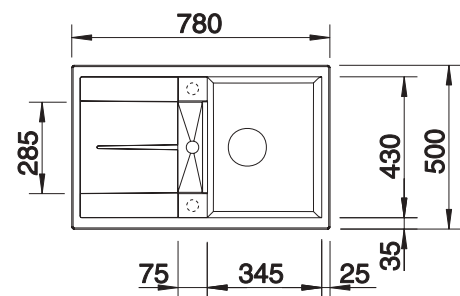

Technical Drawing

R8

○ Pre-drilled holes for tapping or drilling
Bowl depth 190/25 mm

Suggested optional accessories

218313

217611

235866

BLANCO UNIT with BLANCO METRA 45 S

see page 339

see page 385