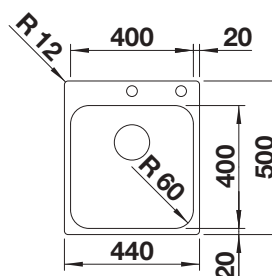

Technical Drawing

Bowl depth 175 mm

Note: Additional drill hole possible. The subsequent drill hole should be carried out by a specialist company.

Bowls
stainless steel

450 mm

Suggested optional accessories

238482

514238

230734

BLANCO UNIT with BLANCO SUPRA 400-IF/A R12

see page 350

see page 393