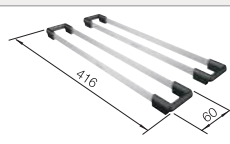

Top rails

235906

BLANCO UNIT with BLANCO CLARON 180-U

see page 302

see page 393