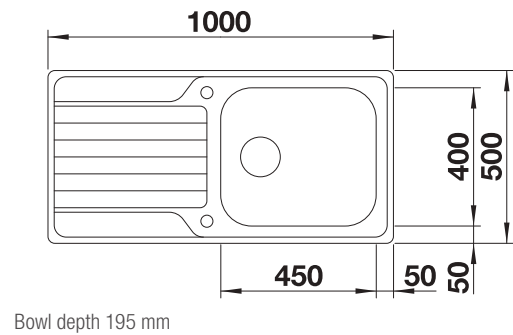

Technical Drawing

Stainless steel
sinks
600 mm

Suggested optional accessories

		
Solid beech chopping board	Plastic chopping board in white	Crockery basket Stainless Steel
218313	217611	220573

BLANCO UNIT with BLANCO DINAS XL 6 S