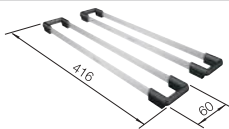

Suggested optional accessories

Top rails

235906