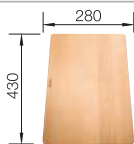

Suggested optional accessories

Solid beech chopping board

514544