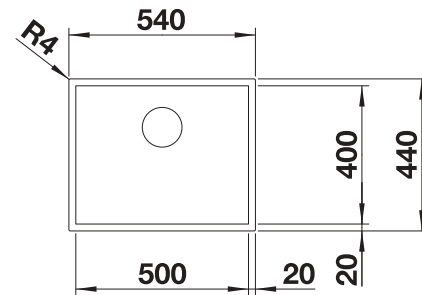

Bowl depth 175 mm

Note: Installing a kitchen mixer tap, drain remote control or soap dispenser in laminate worktops requires a flexible sealing tape.

Bowls
stainless steel

600 mm

Suggested optional accessories

223074

223067

223297

BLANCO UNIT with BLANCO ZEROX 500-IF Dark Steel

see page 315

see page 393