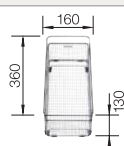

waste kit with space saving pipe, 3 1/2" InFino basket strainer, fixing kit

Bowl depth 190 mm

Suggested optional accessories

Wooden chopping board

223074

Lay-on drainer

223067

Multifunctional wire basket