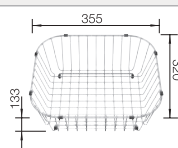

Technical Drawing

Bowl depth 175 mm

Note: Additional drill hole possible. The subsequent drill hole should be carried out by a specialist company.

Suggested optional accessories

Foldable Grid

238482

Crockery basket