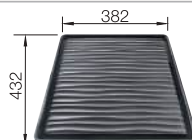

400 mm

Suggested optional accessories

Bamboo chopping board

239449

Crockery basket

514238

Drainer

230734