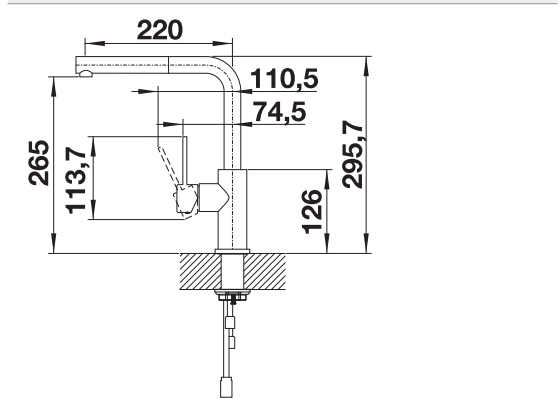

Technical Drawing

Flowrate 8.6 l/min at 3 bar pressure