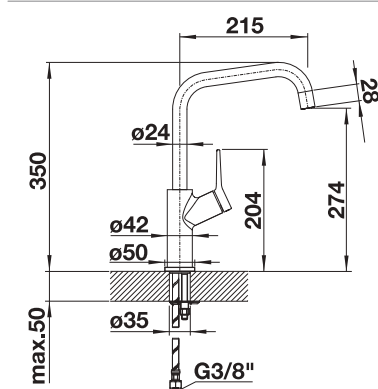

Technical Drawing

Flowrate 11.85 l/min at 3 bar pressure