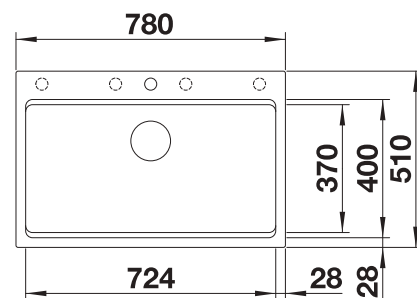

Pre-drilled holes for tapping or drilling
Bowl depth 220 mm

Suggested optional accessories		BLANCO UNIT with BLANCO ETAGON 8	
Ash compound chopping board 230700	Drainer 230734	BLANCO drink.filter EVOL-S Pro see page 302	BLANCO FLEXON II Low 80/3 see page 389