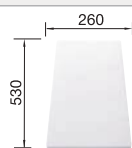

Solid beech chopping board

218313

Plastic chopping board in white

217611

Multifunctional wire basket

223297

BLANCO UNIT with BLANCO SONA 5 S

BLANCO CARENA-S Vario