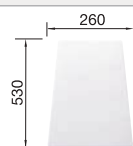

220573

Plastic chopping board in white

217611

BLANCO UNIT with BLANCO TIPO II 6 S

BLANCO DARAS-S

see page 356

BLANCO SINGOLO XL

see page 394