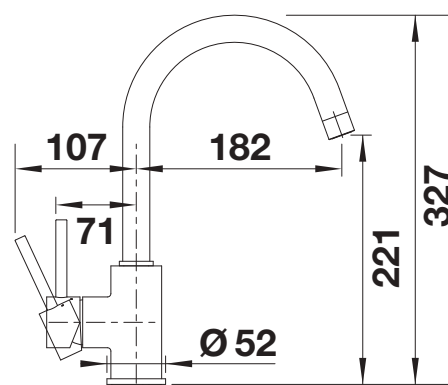

BLANCO MIDA

- Gently rounded spout on a slender body
- For the easy filling of tall pots and vases
- Enlarged working radius thanks to the 360° swivel spout

Solid spout

Metallic surface		
	chrome	517742
SILGRANIT Look		
	black	526145
	anthracite	519415
	volcano grey	526965
	white	519418
	soft white	526966
	coffee	519423
Special colours		
	black matt	526649

Technical Drawing

Flowrate 15.12 l/min at 3 bar pressure

Scope of supply

- 360° swivel spout for greater reach
- Ceramic disk cartridge
- Flexible connector pipes, 350 mm long and 3/8" nut for particularly easy installation
- Nylon-sheathed spray hose
- With non-return valve and thus guaranteed against reflux in accordance with EN 1717
- Ø 35 mm tap hole required
- Stabilisation plate to increase the stability of the tap when fitted in stainless steel sinks
- LGA approved
- DVGW approved

Mixer taps

Suggested optional accessories

Dirt filter for corner valve

128434

Jet regulator set for high-pressure mixer taps

521746

Recommendation soap dispenser

BLANCO LATO Soap dispenser

see page 367