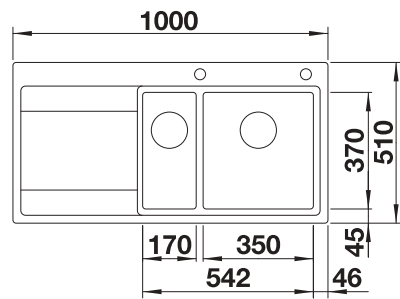

Technical Drawing

Bowl depth 195/135 mm
No additional drill holes may be made.
If using a soap dispenser, the drain remote control must be replaced by the soap dispenser and the InFino drain system with remote control replaced by an InFino manual drain system without remote control.

Please contact us in case of queries – we will be glad to help.
The item number for the InFino manual drain system without remote control is available on request.

Stainless steel sinks
600 mm

Suggested optional accessories

Cutting board 230970	Foldable Grid 238483	2 x ETAGON rails 234164

BLANCO UNIT with BLANCO DIVON II 6 S-IF

BLANCO LINEE-S see page 315	BLANCO SELECT II 60/3 Orga see page 381