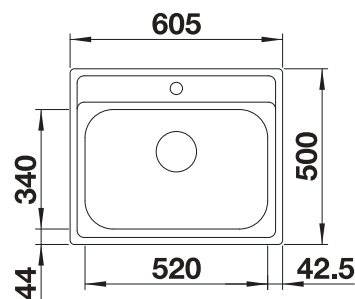

Scope of supply

waste kit with space-saving pipe, 3 ½" basket strainer

Technical Drawing

Bowl depth 158 mm

Suggested optional accessories

Solid beech chopping board

218313

Plastic chopping board in white