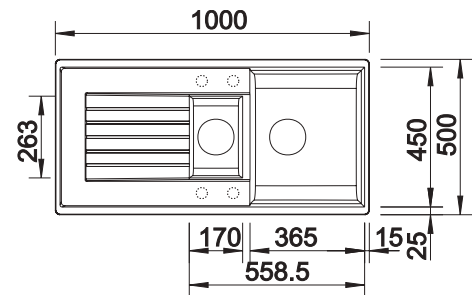

Technical Drawing

○ Pre-drilled holes for tapping or drilling
Bowl depth 190/140 mm

Suggested optional accessories

218313

217611

223297

BLANCO UNIT with BLANCO ZIA 6 S

see page 350

see page 382