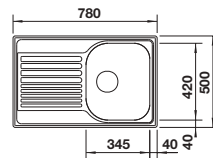

Scope of supply	Without drain remote control
waste kit with space-saving pipe, 3 ½" basket strainer, seal	

Stainless steel
sinks
450 mm