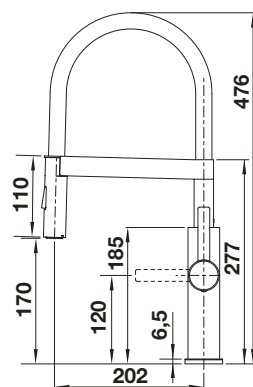

Technical Drawing

Flowrate 9 l/min at 3 bar pressure

Scope of supply

- 360° swivel spout for greater reach
- Ø 35 mm tap hole required
- With ceramic disk cartridge
- spray made of plastic
- Black hose made of silicone
- Flexible connector pipes, 700 mm long and 3/8" nut for particularly easy and safe installation
- Patented jet regulator for markedly reduced scaling
- Stabilisation plate to increase the stability of the tap when fitted in stainless steel sinks
- With non-return valve and thus guaranteed against reflux in accordance with EN 1717
- LGA approved
- DVGW planned

Suggested optional accessories

Dirt filter for corner valve

128434

Recommendation soap dispenser

BLANCO PIONA Soap dispenser

see page 366