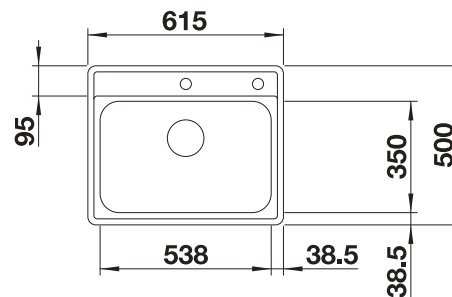

Technical Drawing

Bowl depth 205 mm

Suggested optional accessories

Crockery basket with plate stack

507829

Drainer

230734

BLANCO UNIT with BLANCO LEMIS 6-IF

BLANCO KANO-S

see page 347

BLANCO SELECT II 60/2

see page 382