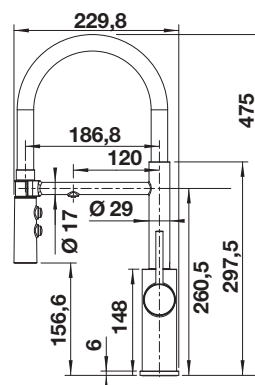

Technical Drawing

Scope of supply

1. Mixer tap
2. Filter system not included.
   - 360° swivel spout for greater reach
   - Ø 35 mm tap hole required
   - Cartridge with ceramic seals
   - Spray made of plastic
   - Black hose made of silicone
   - Flexible connection pipes with a length of 700 mm and 3/8" nut for filter water line and 1/2" nut for cold/hot water line
   - Patented jet regulator for markedly reduced scaling
   - Stabilising plate to increase the stability of the tap when fitted in stainless steel sinks
   - With non-return valve and thus guaranteed against reflux in accordance with EN 1717

Suggested optional accessories

527453

128434

Recommendation soap dispenser

see page 367