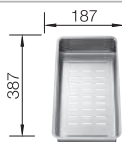

Multifunctional colander

231396