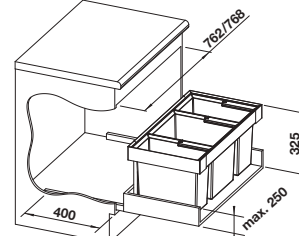

- For base cabinets with divided drawers and a width of 50 to 90cm (thanks to a reduced installation height of 330 mm)
- Diverse waste separation and storage options through flexible bin combinations, with reduced space requirements in the sink cabinet
- High stability and clean through frame solution with hanging bins
- Simple installation without marking or pre-drilling
- Modern design with high-quality aluminium
- All parts are easy to clean thanks to the generous and smooth surfaces
- Optional accessories enhance the system to create an individual solution

reddot award 2017 winner

cabinet size mm	900	800
BLANCO FLEXON II Low	90/4	80/3
	521475	525221
Volume	73 l	65 l

Scope of supply

system for installation in drawers, 3 x 19 l and 1 x 16 l bin

system for installation in drawers, 1 x 30 l, 1 x 19 l and 1 x 16 l bin

Installation note

- A base cabinet with cover and pull-out is required.
- Installation height 325 mm above the drawer base, installation depth 400 mm.
- 450 mm drawer with full extension slides required.
- Maximum frame height 250 mm above the drawer base.
- Also suitable for installation in base cabinets with frame and panel doors with frames from 90 mm.
- When planning, please note the installation height of the waste management system, the height of the drawer base, the installation depth of the sink with the waste kit and the resulting minimum dimensions of the base cabinet.
- Minimum recommended plinth height for MOVEX installation: 100 mm.