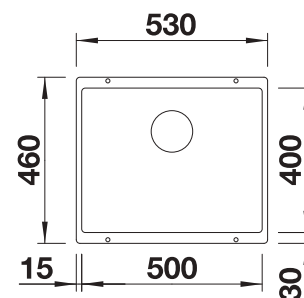

Bowl depth 190 mm

Cut-out radius: 10 mm

Note: Drainage components must be ordered separately.

Note: Please order drain connections for combinations of two individual bowls separately.

Suggested optional accessories

Ash compound chopping board

230700

Top rails

235906

Multifunctional colander

227689

BLANCO UNIT with BLANCO SUBLINE 500-U for Coloured Components

BLANCO LINUS-S

see page 335

BLANCO FLEXON II 60/3

see page 386