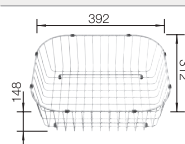

Technical Drawing

Bowl depth 165 mm

Stainless steel
sinks

600 mm

Suggested optional accessories

Crockery basket Stainless Steel

220573

BLANCO UNIT with BLANCO LANTOS XL 6 S-IF