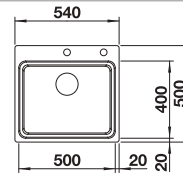

Scope of supply InFino drain system with remote control

2 x ETAGON rails in stainless steel, waste kit with space-saving pipe, 3 1/2" InFino basket strainer with drain remote control (pop-up, chrome-plated), fixing kit
Additional drill hole possible. The subsequent drill hole should be carried out by a specialist company.