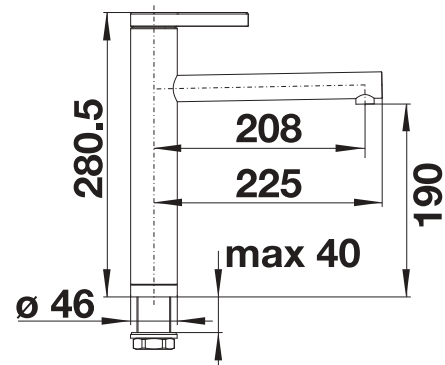

Technical Drawing

Flowrate 11.5 l/min at 3 bar pressure

Scope of supply

- 360° swivel spout for greater reach
- Ø 35 mm tap hole required
- With ceramic disk cartridge
- Flexible connection pipes with a length of 450 mm and 3/8" nut for particularly easy and secure installation
- Patented jet regulator for markedly reduced scaling
- Stabilisation plate to increase the stability of the tap when fitted in stainless steel sinks
- LGA approved
- DVGW approved

Mixer taps

Suggested optional accessories

Dirt filter for corner valve

128434

Recommendation soap dispenser

BLANCO PIONA Soap dispenser

see page 366

Recommendation pop-up

Pop-up control

see page 418