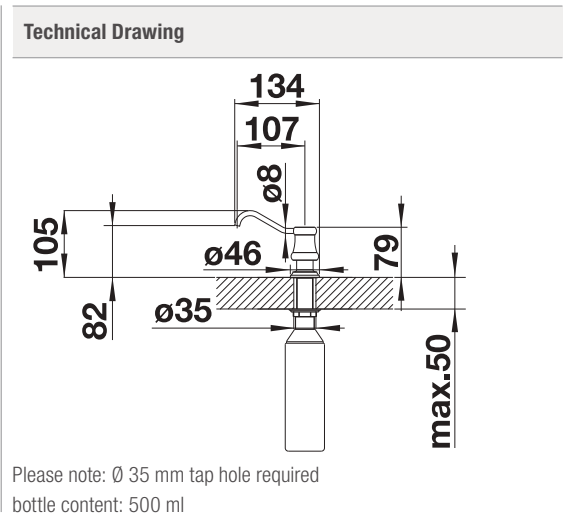

- Modern edge to the traditional farmhouse style
- Practical accessory for daily life
- Easy refill from above

Metallic surface		
	chrome	524290