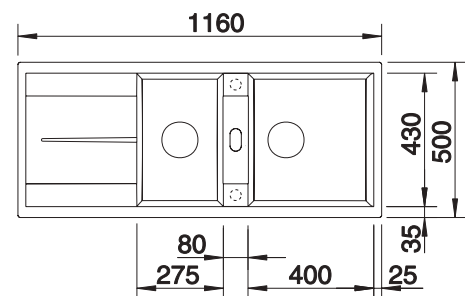

Technical Drawing

○ Pre-drilled holes for tapping or drilling
Bowl depth 190/190 mm
Retrofit set for drain remote control is optionally available.

Suggested optional accessories

218313

217611

235866

BLANCO UNIT with BLANCO METRA 8 S

see page 336

see page 389