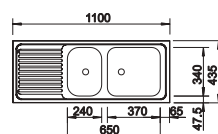

Scope of supply **Without drain remote control**

Planning Note:
Please order 1 ½" dual waste kit separately.

Stainless steel
sinks
800 mm