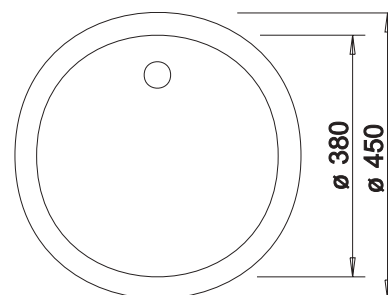

Technical Drawing

Bowl depth 165 mm

Installing a kitchen mixer tap, drain remote control or soap dispenser in laminate worktops requires a flexible sealing tape, item no. 120055.

Suggested optional accessories

Stainless Steel Crockery basket

220574

BLANCO UNIT with BLANCORONDO

BLANCO MIDA-S

see page 350

BLANCO BOTTON Pro 45/2
Manual

see page 391