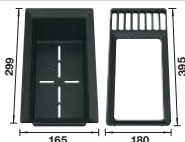

Suggested optional accessories

Sink Drainer 2-in-1

527644

NEW