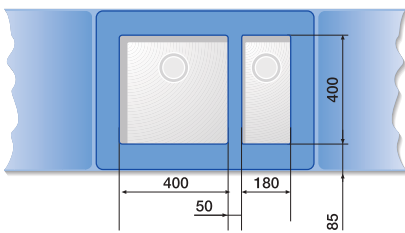

ANDANO 400-U + ANDANO 180-U +
Bowl connection 225088

80 cm cabinet