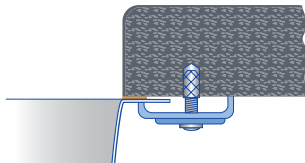

Stainless steel: Undermount bowls