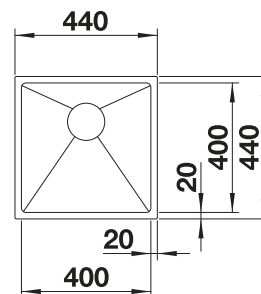

Technical Drawing

Bowl depth 200 mm

Suggested optional accessories

231693

230734

236268

BLANCO UNIT with BLANCO QUATRUS R15 400-IU

see page 342

see page 392