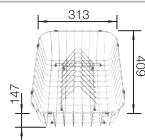

Crockery basket with plate stack

507829