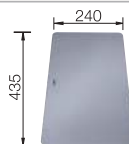

Silver-coloured safety glass cutting board

227697

BLANCO UNIT with BLANCO SUBLINE 350/350-U for Coloured Components