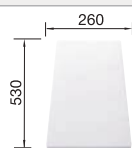

Solid beech chopping board

218313

Plastic chopping board in white

217611

Multifunctional wire basket

223297

BLANCO UNIT with BLANCO SONA 8 S

BLANCO CARENA-S Vario