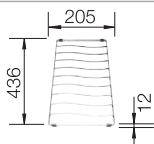

Technical Drawing

R10

Drainer grid

stainless steel drainer grid, waste kit with space-saving pipe, 3 1/2" InFino basket strainer with drain remote control (rotary switch)

or

stainless steel drainer grid, waste kit with space-saving pipe, 3 1/2" InFino basket strainer