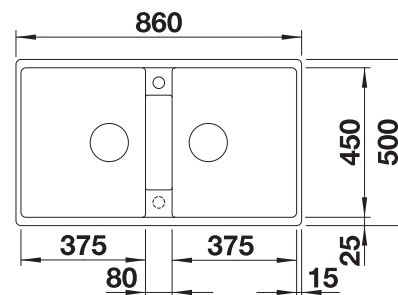

Technical Drawing

○ Pre-drilled holes for tapping or drilling
Bowl depth 190/190 mm

Suggested optional accessories

218313

217611

223297

BLANCO UNIT with BLANCO ZIA 9

see page 350

see page 392