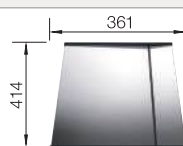

Bowl depth 190 mm

Suggested optional accessories

Wooden chopping board

223074

Lay-on drainer

223067

Foldable Grid

238482