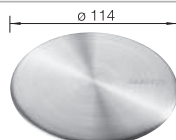

CapFlow

517666