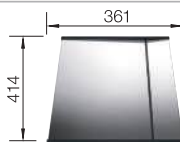

Bowl depth 190 mm

Note: Please order drain connections for combinations of two individual bowls separately.

Suggested optional accessories

Wooden chopping board

223074

Lay-on drainer

223067

Multifunctional wire basket