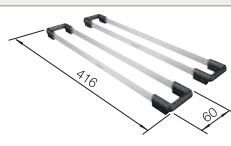

Top rails

235906