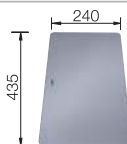

Silver-coloured safety glass cutting board

227697