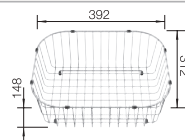

Crockery basket Stainless Steel

220573