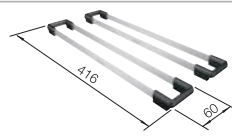

Top rails

235906

BLANCO UNIT with BLANCO CLARON 180-IF

see page 302

see page 393