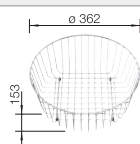

Stainless Steel Crockery basket

220574