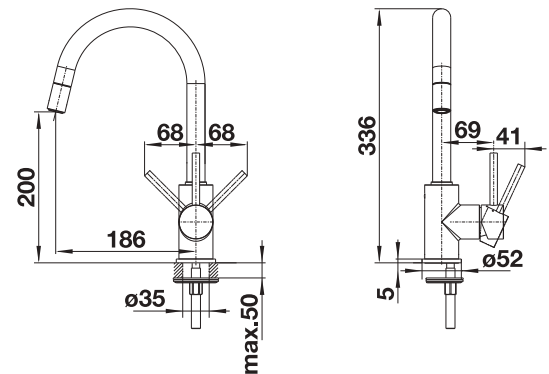

BLANCO MIDA-S

- Gently rounded spout on a slender body
- For the easy filling of tall pots and vases
- Especially suitable for compact sinks
- Enlarged working radius thanks to the 360° swivel spout
- Pull-down spray hose for added reach

Extendable spray

Metallic surface		
	chrome	521454
SILGRANIT Look		
	black	526146
	anthracite	521455
	volcano grey	526967
	white	521457
	soft white	526968
	coffee	521461
Special colours		
	black matt	526653

Technical Drawing

Flowrate 10 l/min at 3 bar pressure

Scope of supply

- 360° swivel spout for greater reach
- Ø 35 mm tap hole required
- With ceramic disk cartridge
- Flexible connector pipes, 350 mm long and 3/8" nut for particularly easy installation
- Nylon-sheathed spray hose
- Patented jet regulator for markedly reduced scaling
- Stabilisation plate to increase the stability of the tap when fitted in stainless steel sinks
- With non-return valve and thus guaranteed against reflux in accordance with EN 1717
- LGA approved
- DVGW approved

Mixer taps

Suggested optional accessories

Dirt filter for corner valve

128434

Spray hose guide for kitchen mixer taps

511920

Recommendation soap dispenser

BLANCO LATO Soap dispenser

see page 367