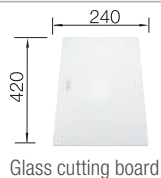

Suggested optional accessories

Glass cutting board

225333