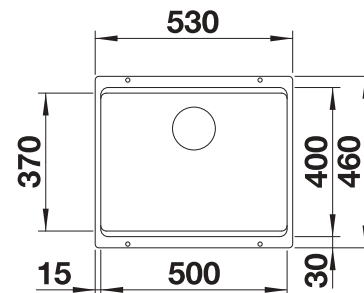

Technical Drawing

R20

Bowl depth 200 mm

Cut-out radius: 20 mm

Note: Drainage components must be ordered separately.

Suggested optional accessories

Ash compound chopping board

230700

Drainer

230734

Silver-coloured safety glass cutting board

227697

BLANCO UNIT with BLANCO ETAGON 500-U for Coloured Components

BLANCO FONTAS-S II Filter

see page 327

BLANCO SELECT II 60/3 Orga

see page 381