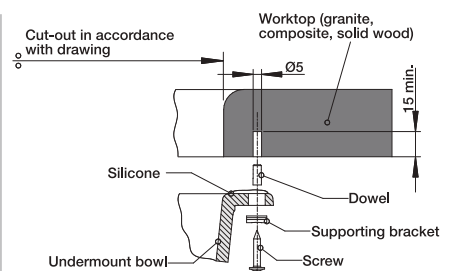

SUBLINE 500-U SUBLINE 500-U

Advice for installation of BLANCO SUBLINE ceramic:

- Minimum depth of drilled hole 15 mm
- Minimum depth of worktop 25 mm
- Maximum overlap of worktop 5 mm