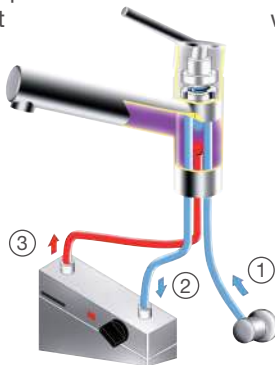

Connection diagram

Kitchen mixer tap with solid spout

Kitchen mixer tap with pull-out spray