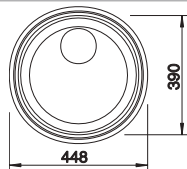

Cut-out for IF - flat rim for lay-on installation into worktop from above
Flushmount installation