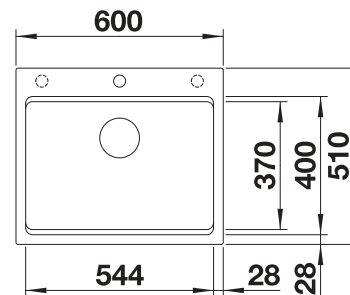

○ Pre-drilled holes for tapping or drilling
Bowl depth 220 mm

Suggested optional accessories

Ash compound chopping board

230700

Drainer

230734

BLANCO UNIT with BLANCO ETAGON 6

BLANCO drink.filter EVOL-S Pro

see page 302

BLANCO SELECT II XL 60/3

see page 382