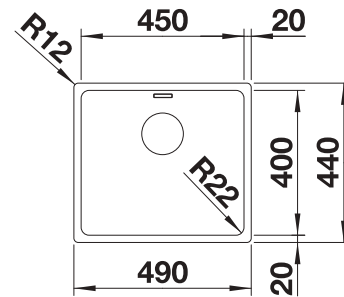

Technical Drawing

waste kit with space-saving pipe, 3 1/2" InFino basket strainer, fixing kit

Bowl depth 190 mm

Note: Installing a kitchen mixer tap, drain remote control or soap dispenser in laminate worktops requires a flexible sealing tape.

Please order drain connections for combinations of two individual bowls separately.

Suggested optional accessories

230700

227692

230734

BLANCO UNIT with BLANCO ANDANO 450-IF

see page 319

see page 387