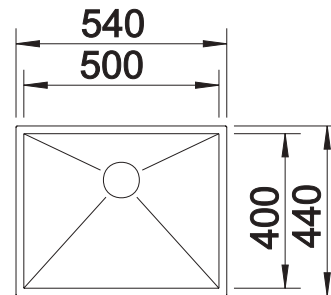

Technical Drawing

R0

waste kit with space saving pipe, 3 1/2" InFino basket strainer, fixing kit

Bowl depth 175 mm

Note: Installing a kitchen mixer tap, drain remote control or soap dispenser in laminate worktops requires a flexible sealing tape.

Please order drain connections for combinations of two individual bowls separately.

Suggested optional accessories

225333

219649

238482

BLANCO UNIT with BLANCO ZEROX 500-IF

see page 315

see page 382