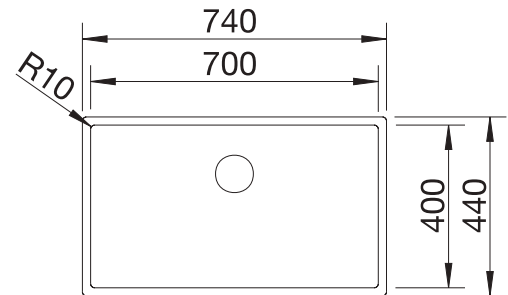

Bowl depth 190 mm

Note: Please order drain connections for combinations of two individual bowls separately.

Suggested optional accessories

223074

223067

223297

BLANCO UNIT with BLANCO CLARON 700-U Durinox

see page 302

see page 389