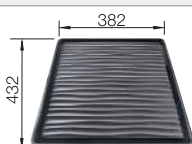

Drainer

230734