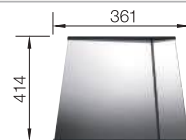

Lay-on drainer

223067