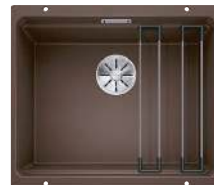

BEAUTIFUL COLOURS.

Bowls
SILGRANIT

Discover SILGRANIT®'s beautiful colour palette.

Silgranit's beautiful, smooth surface is available in a range of design-oriented colours that won't fade. Colour is such an important part of our lives, especially within our homes. It is a fundamental aspect of interior design, and we use colour as a form of creative expression. It has the power to uplift, energise, soothe and awaken.

Be inspired and create adorable kitchens with a spectrum of Silgranit shades, available in our bowls, sinks and mixer taps portfolio.

coffee

Make a stylish statement in the kitchen.

Coordinating the colours of the mixer tap and the sink makes each BLANCO UNIT unique. Silgranit-look mixer taps can be combined with Silgranit sinks in colour-coordinated match. Mixer taps in different finishes set particularly harmonious accents, giving the kitchen a special flair with the BLANCO UNIT at its heart.