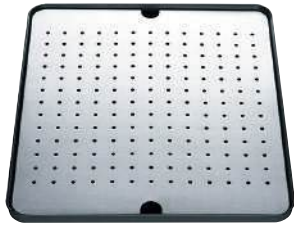

Accessories for BLANCO sink programmes

Additional drain trays

- When placed on the worktop, the draining tray can replace a drainer
- Provides enough room for washed items
- Made of high-quality plastic with a stainless steel insert
- Ideal when combined with a single or double bowl

Draining tray with stainless steel insert
Stainless steel/plastic, black

513485