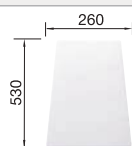

Technical Drawing

○ Pre-drilled holes for tapping or drilling
Bowl depth 190/140 mm

Suggested optional accessories

Solid beech chopping board

218313

Plastic chopping board in white

217611

Multifunctional wire basket