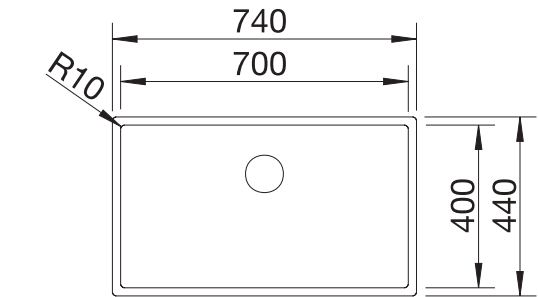

Bowl depth 190 mm

Bowl's stainless steel

800 mm

Suggested optional accessories

223074

223067

238482

BLANCO UNIT with BLANCO CLARON 700-U Dark Steel Edition

see page 327

see page 389