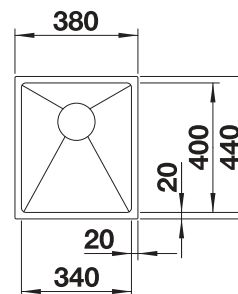

BLANCO QUATRUS R15-IU - production on demand, minimum order quantity to be checked with BLANCO.

Technical Drawing

Bowl depth 200 mm

Suggested optional accessories

Crockery basket

231693

Drainer

230734