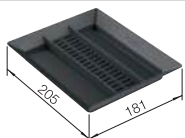

Suggested optional accessories

AktivBio-Cover for 8l-Bin

524220