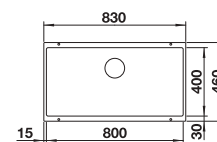

Note: Please order waste connections for combinations of two individual bowls separately.

Scope of supply	InFino drain system without remote control
waste kit with space-saving pipe, waste connection, 2 x 3 1/2" InFino basket strainer, fixing kit	waste kit with space-saving pipe, 3 1/2" InFino basket strainer, fixing kit