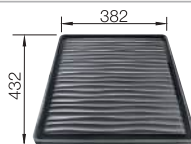

Bowl depth 130 mm

Note: Please order drain connections for combinations of two individual bowls separately.

Suggested optional accessories

Multifunctional stainless steel
colander
227692

Foldable Grid
238482