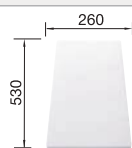

Solid beech chopping board

218313

Plastic chopping board in white

217611

Crockery basket with plate stack

507829

BLANCO UNIT with BLANCO LEGRA XL 6 S

BLANCO MIDA-S