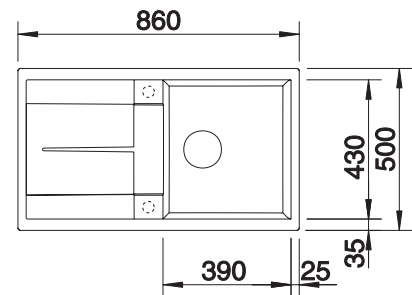

Technical Drawing

○ Pre-drilled holes for tapping or drilling
Bowl depth 190 mm

Suggested optional accessories

218313

217611

235866

BLANCO UNIT with BLANCO METRA 5 S

see page 339

see page 385