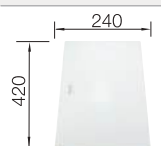

Suggested optional accessories

Glass cutting board

225333