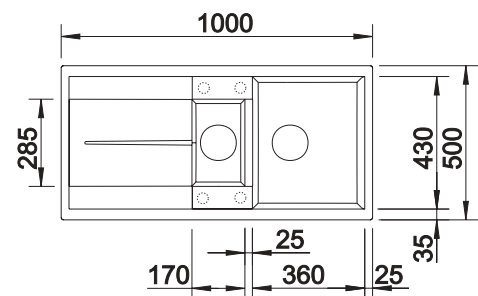

Technical Drawing

R8

○ Pre-drilled holes for tapping or drilling
Bowl depth 190/145 mm

Suggested optional accessories

218313

217611

223297

BLANCO UNIT with BLANCO METRA 6 S

see page 336

see page 382