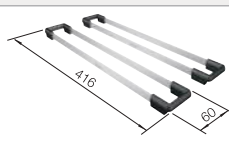

Top rails

235906