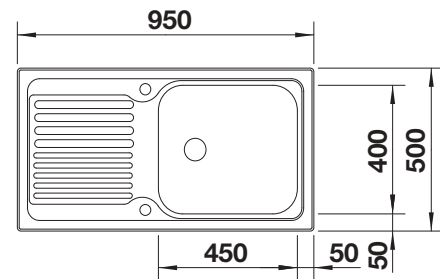

Bowl depth 190 mm

Stainless steel
sinks

600 mm

Suggested optional accessories

Solid beech chopping board

218313

Plastic chopping board in white

217611