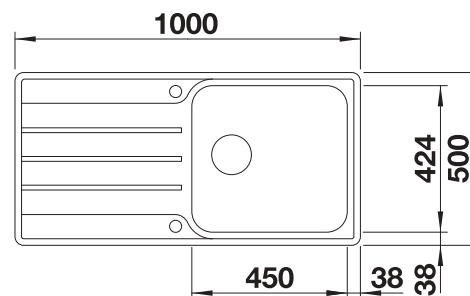

Technical Drawing

Bowl depth 205 mm

Stainless steel
sinks

600 mm

Suggested optional accessories

Crockery basket with plate stack

507829

BLANCO UNIT with BLANCO LEMIS XL 6 S-IF