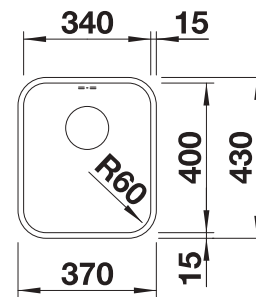

400 mm cabinet size

Undermount

Scope of supply			
	brushed finish	w/o drain remote control	518199

Scope of supply

waste kit with space-saving pipe, 3 1/2" basket strainer, fixing kit

Technical Drawing

Bowl depth 175 mm