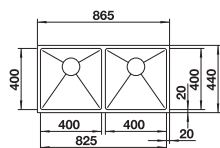

cabinet size mm	900	900
BLANCO QUATRUS R15-IU	400/400-IU	800-IU
Installation from above and undermount 		
 brushed finish	237586	235646
Bowl depth	200/200 mm	200 mm

Scope of supply

Without drain remote control