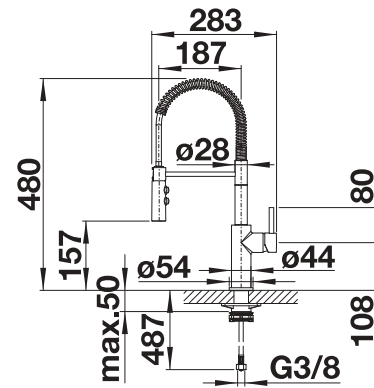

BLANCO CATRIS-S

- Classic design in the Semi-Profi version
- Flexible spout (stainless steel spring) with a movable spray
- Dual spray: easy switch from aerated stream to powerful rinse spray
- Spray easily removable from the holder
- Ideal in combination with wall units

Metallic surface		
	chrome	521476

Pull-out dual spray

Extendable spray

Technical Drawing

Flowrate 9 l/min at 3 bar pressure

Scope of supply

- 360° swivel spout for greater reach
- Ø 35 mm tap hole required
- Cartridge with ceramic seals
- Spray made of plastic
- Flexible connection pipes with a length of 450 mm and 3/8" nut for particularly easy and secure installation
- Patented jet regulator for markedly reduced scaling
- Stabilising plate to increase the stability of the tap when fitted in stainless steel sinks
- With non-return valve and thus guaranteed against reflux in accordance with EN 1717
- LGA approved
- DVGW approved

Mixer taps

Suggested optional accessories

Dirt filter for corner valve

128434

Recommendation soap dispenser

BLANCO LATO Soap dispenser

see page 367