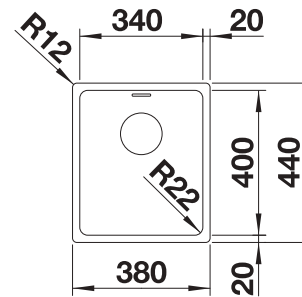

Bowl depth 190 mm

Note: Installing a kitchen mixer tap, drain remote control or soap dispenser in laminate worktops requires a flexible sealing tape.

Please order drain connections for combinations of two individual bowls separately.

Suggested optional accessories

230700

227692

230734

BLANCO UNIT with BLANCO ANDANO 340-IF

see page 319

see page 388