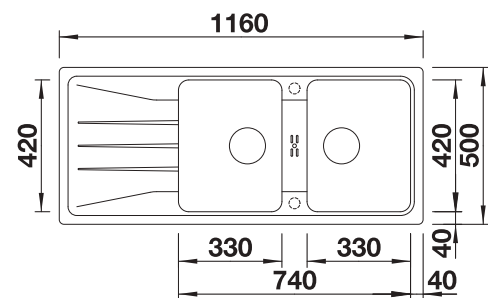

Technical Drawing

○ Pre-drilled holes for tapping or drilling
Bowl depth 190/190 mm

Suggested optional accessories

218313

217611

223297

BLANCO UNIT with BLANCO SONA 8 S

see page 330

see page 393