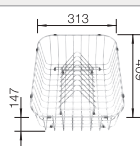

Crockery basket with plate stack

507829