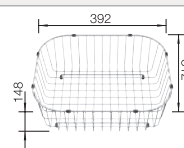

Bowl depth 190 mm

Stainless steel
sinks

600 mm

Suggested optional accessories

Solid beech chopping board

218313

Plastic chopping board in white

217611