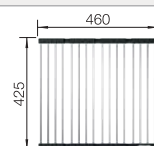

Foldable Grid

238482

BLANCO UNIT with BLANCO PLEON 6 for Coloured Components