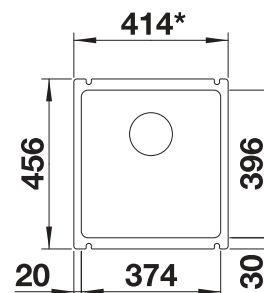

Technical Drawing

R15

waste kit with space-saving pipe, 3 1/2" InFino basket strainer, fixing kit

Bowl depth 185 mm
Cut-out radius: 15 mm

Note: minimum worktop thickness 25 mm. Please follow the assembly instructions.

Suggested optional accessories

514544

BLANCO UNIT with BLANCO SUBLINE 375-U

see page 335

see page 390

Bowls ceramic

450 mm