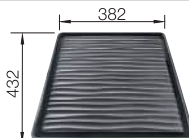

Suggested optional accessories

Top rails

235906

Crockery basket

514238

Drainer

230734

BLANCO UNIT with BLANCO SUPRA 400-U