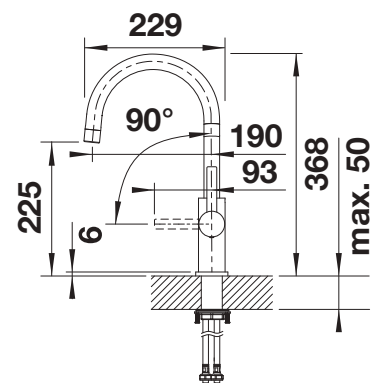

Technical Drawing

Flowrate 14.5 l/min at 3 bar pressure