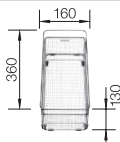

Multifunctional wire basket

223297