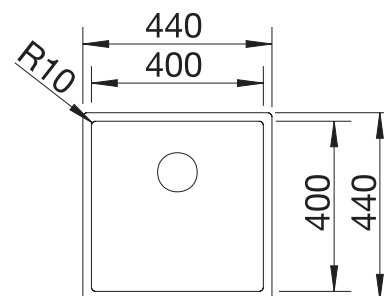

Bowl depth 190 mm

Note: Installing a kitchen mixer tap, drain remote control or soap dispenser in laminate worktops requires a flexible sealing tape.

Please order drain connections for combinations of two individual bowls separately.

Suggested optional accessories

223074

223067

238482

BLANCO UNIT with BLANCO CLARON 400-IF Durinox

see page 302

see page 385