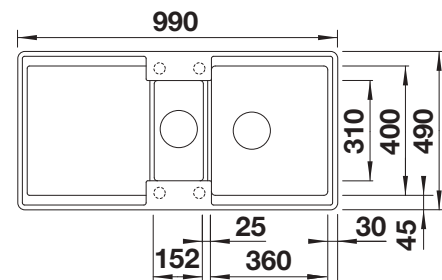

○ Pre-drilled holes for tapping or drilling
Bowl depth 200/135 mm

Suggested optional accessories

234795

231693

BLANCO UNIT with BLANCO ADIRA 6 S-F

see page 322

see page 381