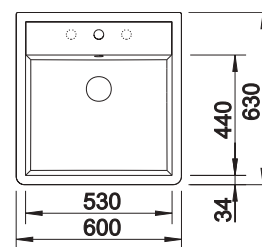

Technical Drawing

○ Pre-drilled holes for tapping or drilling
Bowl depth 190 mm