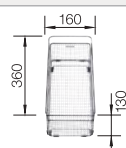

Solid beech chopping board

218313

Plastic chopping board in white

217611

Multifunctional wire basket

223297

BLANCO UNIT with BLANCO SONA 5 S

BLANCO CARENA-S Vario