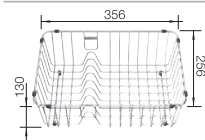

BLANCO QUATRUS R15-IU - production on demand, minimum order quantity to be checked with BLANCO.

Technical Drawing

Bowl depth 200 mm

Bowls
stainless steel

700 mm

Suggested optional accessories

Crockery basket