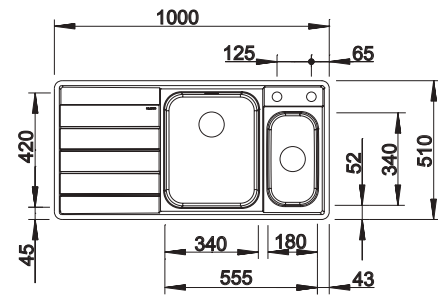

Technical Drawing

Bowl depth 190/130 mm

Stainless steel sinks

600 mm

Suggested optional accessories **BLANCO UNIT with BLANCO AXIS III 6 S-IF**

Cutting pad 225469	Bridge chopping board 225331	Crockery basket with plate stack 507829

BLANCO LINEE-S see page 315	BLANCO SELECT II 60/3 Orga see page 381