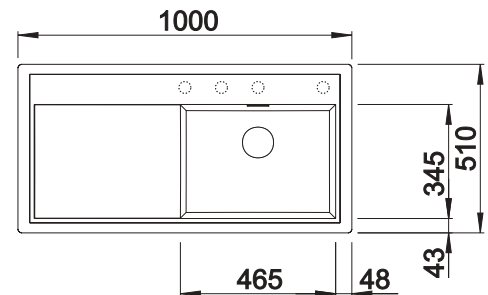

Technical Drawing

○ Pre-drilled holes for tapping or drilling
Bowl depth 190 mm

Suggested optional accessories

Ash compound chopping board

229411

Multifunctional colander

223077

BLANCO UNIT with BLANCO ZENAR XL 6 S

BLANCO AVONA-S

see page 320

BLANCO BOTTON II 30/2

see page 392