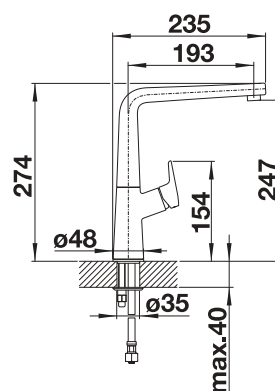

see page 367

BLANCO AVONA

- Exciting interplay between round and rectangular shapes
- Tapering body, gentle incline in spout

Solid spout

Metallic surface		
	chrome	521267

Technical Drawing

Flowrate 12.6 l/min at 3 bar pressure