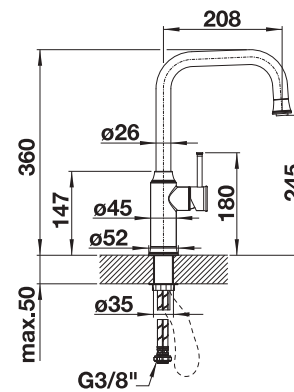

Technical Drawing

Flowrate 8.4 l/min at 3 bar pressure

Scope of supply

- 190° swivel spout for greater reach
- Ø 35 mm tap hole required
- With ceramic disk cartridge
- Textile covered spray hose
- Flexible connector pipes, 450 mm long and 3/8" nut for particularly easy installation
- Patented jet regulator for markedly reduced scaling
- Stabilisation plate to increase the stability of the tap when fitted in stainless steel sinks
- With non-return valve and thus guaranteed against reflux in accordance with EN 1717
- LGA approved
- DVGW approved

Mixer taps

Suggested optional accessories

Dirt filter for corner valve

128434

Spray hose guide for kitchen mixer taps

511920

Recommendation soap dispenser

BLANCO LIVIA Soap dispenser

see page 366

Recommendation pop-up

Pop-up control LIVIA chrome

see page 418