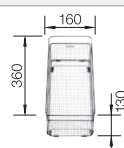

Multifunctional wire basket

223297