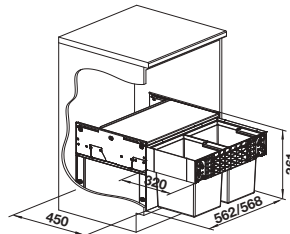

- Ideal for installation in front of wall-mounted low-pressure boilers, hot-water systems and filter systems
- Optimal use of the cabinet space thanks to the reduced installation depth of 320 mm
- Modern design with high-quality aluminium
- All parts are easy to clean thanks to the generous and smooth surfaces
- Simple installation without measuring, marking or pre-drilling

reddot winner 2021

cabinet size mm	600
BLANCO SELECT II Compact 60/2	
	526207
Volume	34 l