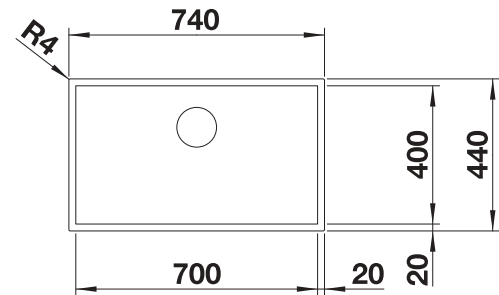

Bowl depth 185 mm

Note: Installing a kitchen mixer tap, drain remote control or soap dispenser in laminate worktops requires a flexible sealing tape.

Please order drain connections for combinations of two individual bowls separately.

Suggested optional accessories

Wooden chopping board

223074

Lay-on drainer

223067

Top rails

235906

BLANCO UNIT with BLANCO ZEROX 700-IF Durinox

BLANCO LINEE-S

see page 315

BLANCO SOLON-IF

see page 393