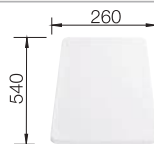

225362

Floating grid

234795

Plastic chopping board in white

210521

BLANCO UNIT with BLANCO NAYA 5

BLANCO ALTA II

see page 323