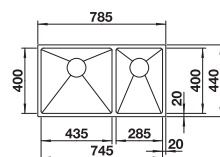

Scope of supply

Without drain remote control

waste kit is not included in the scope of supply

Planning Note:

Please order waste kit separately.

BLANCO QUATRUS R15-IU - production on demand, minimum order quantity to be checked with BLANCO.