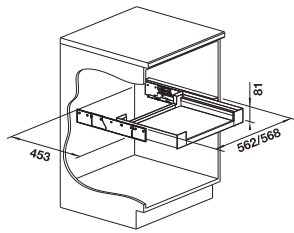

NEW

Hinged door

Pull-out front

cabinet size mm	600	600
BLANCO Flat Drawer 60	H	P
		
	527666	527665

Scope of supply

Organisation drawer with adaptor for hinged doors, in high quality material mix with self-closing slides and full extension, anti-slip mat as bottom cover