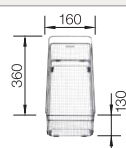

Suggested optional accessories

Solid beech chopping board

218313

Plastic chopping board in white

217611

Multifunctional wire basket

223297

BLANCO UNIT with BLANCO ZIA XL 6 S