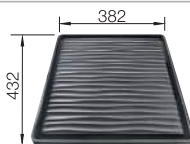

Corner caddy

235866

Crockery basket with plate stack

507829

Drainer

230734

BLANCO UNIT with BLANCO DALAGO 5-F

BLANCO ALTA II