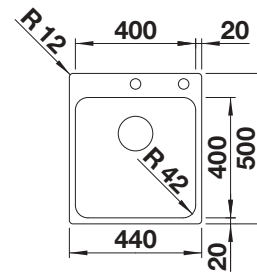

Bowl depth 185 mm

Note: Additional drill hole possible. The subsequent drill hole should be carried out by a specialist company.