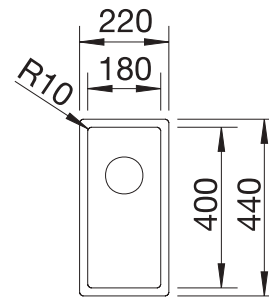

Bowl depth 130 mm

Note: Please order drain connections for combinations of two individual bowls separately.