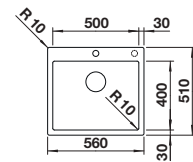

Scope of supply			InFino drain system with remote control
	waste kit with space saving pipe, waste connection, 2 x 3 1/2" InFino basket strainer with drain remote control (PushControl) for the main bowl, fixing kit	waste kit with space saving pipe, 3 1/2" InFino basket strainer with drain remote control (PushControl), fixing kit	waste kit with space saving pipe, 3 1/2" InFino basket strainer with drain remote control (PushControl), fixing kit

Suggested optional accessories			BLANCO UNIT with BLANCO CLARON-IF/A	
 Glass cutting board 225333	 Colander stainless steel 219649	 Foldable Grid 238482	 BLANCO drink.filter EVOL-S Pro see page 302	 BLANCO SOLON-IF see page 393