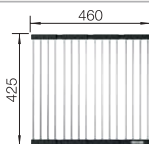

Foldable Grid

238482