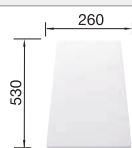

○ Pre-drilled holes for tapping or drilling
Bowl depth 190 mm

Suggested optional accessories

Solid beech chopping board

218313

Plastic chopping board in white

217611

Corner caddy

235866