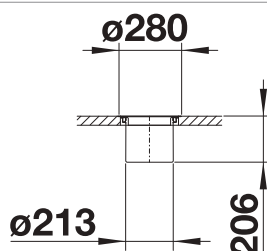

- High quality full stainless steel waste system
- Convenient working directly into the bin – no onerous stooping anymore
- High-grade and easy to clean stainless steel
- Lid included to reduce unpleasant odours
- Well-balanced design
- For flushmount and inset installation

cabinet size mm	300
BLANCO SOLON-IF	
	512471
Volume	7 l