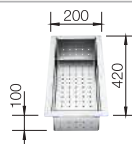

Colander stainless steel

219649