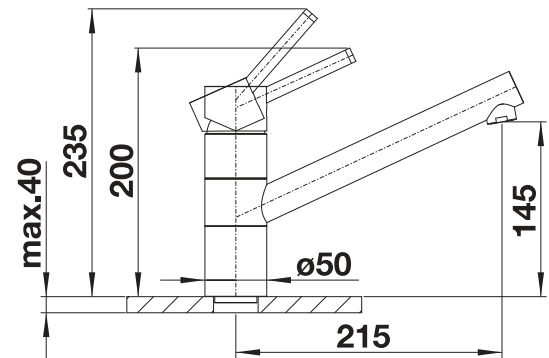

Technical Drawing

Flowrate 15.3 l/min at 3 bar pressure

Scope of supply

- 360° swivel spout for greater reach
- Ø 35 mm tap hole required
- With ceramic disk cartridge
- Flexible connection pipes with a length of 450 mm and 3/8" nut for particularly easy and secure installation
- Patented jet regulator for markedly reduced scaling
- Stabilisation plate to increase the stability of the tap when fitted in stainless steel sinks
- LGA approved
- DVGW approved

Suggested optional accessories

Dirt filter for corner valve

128434

Jet regulator set for high-pressure mixer taps

521746

Recommendation soap dispenser

BLANCO LATO Soap dispenser

see page 367