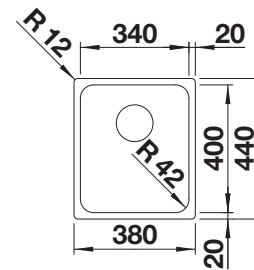

Bowl depth 185 mm

Note: Please order drain connections for combinations of two individual bowls separately.

Bowls
stainless steel

400 mm