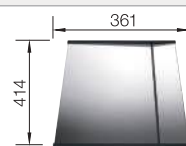

Lay-on drainer

223067