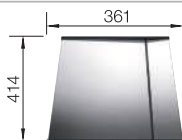

Lay-on drainer

223067