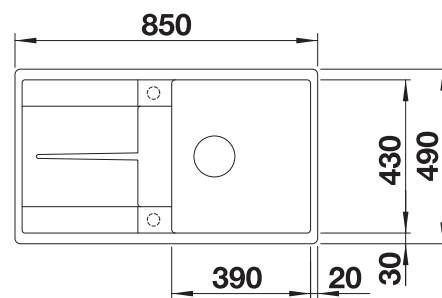

Technical Drawing

○ Pre-drilled holes for tapping or drilling
Bowl depth 190 mm

Suggested optional accessories

235866

223297

507829

BLANCO UNIT with BLANCO METRA 5 S-F

see page 339

see page 385