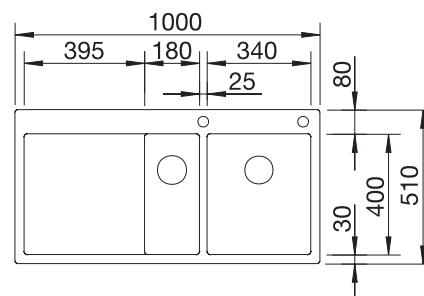

Technical Drawing

R10

Bowl depth 190/130 mm

No additional drill holes may be made.

If using a soap dispenser, the drain remote control must be replaced by the soap dispenser and the InFino drain system with remote control replaced by an InFino manual drain system without remote control.

Stainless steel
sinks

600 mm

Suggested optional accessories

225333

219649

238482

BLANCO UNIT with BLANCO CLARON 6 S-IF

see page 315

see page 381