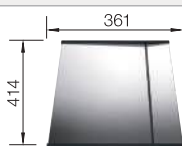

waste kit with space saving pipe, 3 1/2" InFino basket strainer, fixing kit

Bowl depth 190 mm

Suggested optional accessories

Wooden chopping board

223074

Lay-on drainer

223067

Multifunctional wire basket