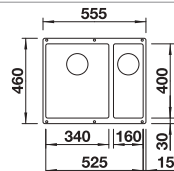

Note: Please order drain connections for combinations of two individual bowls separately.

Scope of supply	InFino drain system without remote control
waste kit with space-saving pipe, waste connection, 2 x 3 1/2" InFino basket strainer, fixing kit	waste kit with space-saving pipe, waste connection, 2 x 3 1/2" InFino basket strainer, fixing kit
	waste kit with space-saving pipe, 3 1/2" InFino basket strainer, fixing kit