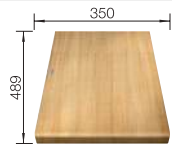

Ash compound bridging
chopping board AXIA III