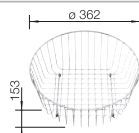

Stainless Steel Crockery basket

220574