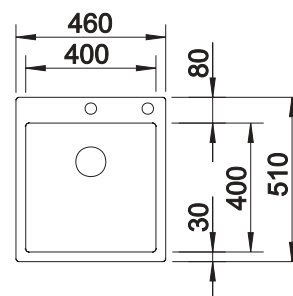

Bowl depth 190 mm

Suggested optional accessories

Wooden chopping board

223074

Lay-on drainer

223067

Foldable Grid

238482