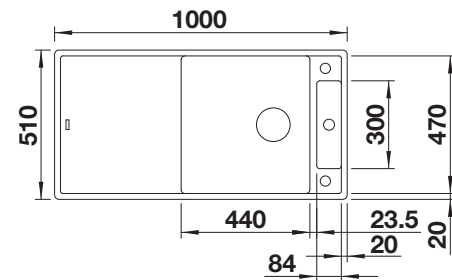

Bowl depth 190/45 mm

Suggested optional accessories

BLANCO UNIT with BLANCO AXIA III XL 6 S

see page 315

see page 381