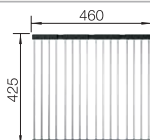

Foldable Grid
238482