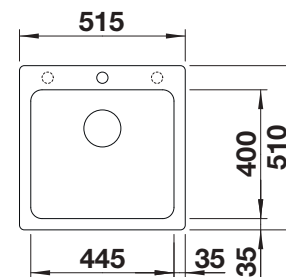

Technical Drawing

R35

○ Pre-drilled holes for tapping or drilling
Bowl depth 200 mm

Suggested optional accessories

225362

234795

210521

BLANCO UNIT with BLANCO NAYA 5

see page 323

Manual

see page 391