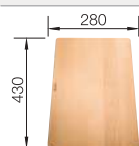

Suggested optional accessories

Solid beech chopping board

514544