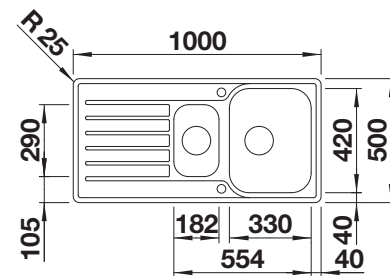

Technical Drawing

Bowl depth 170/90 mm

Stainless steel
sinks

600 mm

Suggested optional accessories

240729

220573

BLANCO UNIT with BLANCO LANTOS II 6 S-IF

see page 347

see page 390