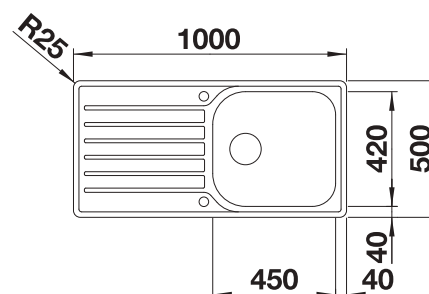

Technical Drawing

Bowl depth 165 mm

Stainless steel
sinks

600 mm

Suggested optional accessories

Crockery basket Stainless Steel

220573

BLANCO UNIT with BLANCO LANTOS XL 6 S-IF