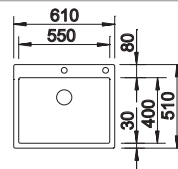

Scope of supply			InFino drain system with remote control
	waste kit with space saving pipe, waste connection, 2 x 3 1/2" InFino basket strainer with drain remote control (PushControl) for the main bowl, fixing kit	waste kit with space saving pipe, 3 1/2" InFino basket strainer with drain remote control (PushControl), fixing kit	waste kit with space saving pipe, 3 1/2" InFino basket strainer with drain remote control (PushControl), fixing kit

Suggested optional accessories			BLANCO UNIT with BLANCO CLARON-IF/A	
 Glass cutting board 225333	 Colander stainless steel 219649	 Foldable Grid 238482	 BLANCO drink.filter EVOL-S Pro see page 302	 BLANCO SOLON-IF see page 393