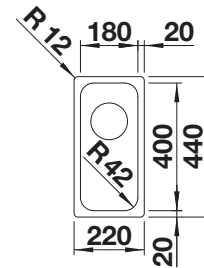

Bowl depth 125 mm

Note: Installing a kitchen mixer tap, drain remote control or soap dispenser in laminate worktops requires a flexible sealing tape.

Please order drain connections for combinations of two individual bowls separately.

Bowls
stainless steel

300 mm