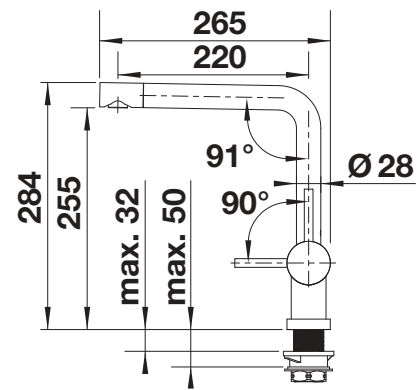

Technical Drawing

Flowrate 14 l/min at 3 bar pressure

Scope of supply

- Single-lever mixer tap
- 360° swivel spout for greater reach
- Ø 35 mm tap hole required
- With ceramic disk cartridge
- Flexible connector pipes, 750 mm long and 3/8" nut for particularly easy and safe installation
- Patented jet regulator for markedly reduced scaling
- Stabilisation plate to increase the stability of the tap when fitted in stainless steel sinks
- LGA approved
- DVGW approved

Suggested optional accessories

Dirt filter for corner valve

128434

Jet regulator set for high-pressure mixer taps

521746

Recommendation soap dispenser

BLANCO LATO Soap dispenser

see page 367