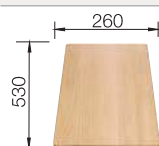

Technical Drawing

Bowl depth 195 mm

Stainless steel
sinks

450 mm

Suggested optional accessories

Solid beech chopping board

218313

Plastic chopping board in white