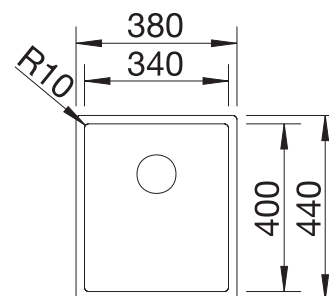

Bowl depth 190 mm

Note: Please order drain connections for combinations of two individual bowls separately.

Suggested optional accessories

223074

223067

238482

BLANCO UNIT with BLANCO CLARON 340-U Durinox

see page 302

see page 393