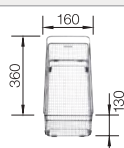

○ Pre-drilled holes for tapping or drilling
Bowl depth 190/190 mm

Suggested optional accessories

Solid beech chopping board

218313

Plastic chopping board in white

217611

Multifunctional wire basket

223297