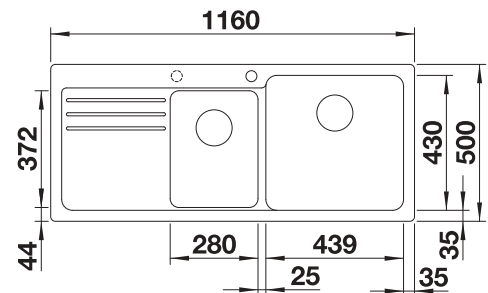

Technical Drawing

○ Pre-drilled holes for tapping or drilling
Bowl depth 200/200 mm

Suggested optional accessories

218313

231693

217611

BLANCO UNIT with BLANCO NAYA 8 S

see page 330

see page 392