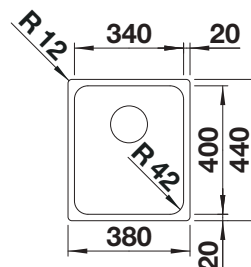

Bowl depth 185 mm

Note: Installing a kitchen mixer tap, drain remote control or soap dispenser in laminate worktops requires a flexible sealing tape.

Please order drain connections for combinations of two individual bowls separately.