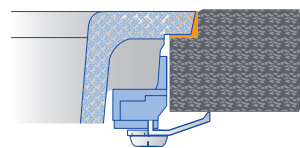

SILGRANIT®

Note: Milling may differ from illustration depending on model (0° instead of 15° as shown). Please note model-related cut-out data at blanco.com.