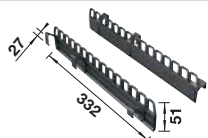

Suggested optional accessories

BLANCO SELECT Clip

521300