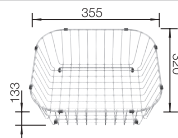

Crockery basket

514238