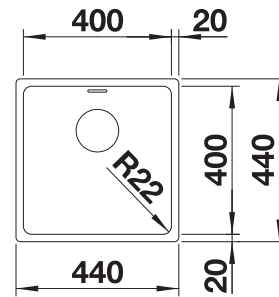

Technical Drawing

waste kit with space-saving pipe, 3 1/2" InFino basket strainer, fixing kit

Bowl depth 190 mm

Note: Please order drain connections for combinations of two individual bowls separately.

Suggested optional accessories

230700

227692

238482

BLANCO UNIT with BLANCO ANDANO 400-U

see page 319

see page 387