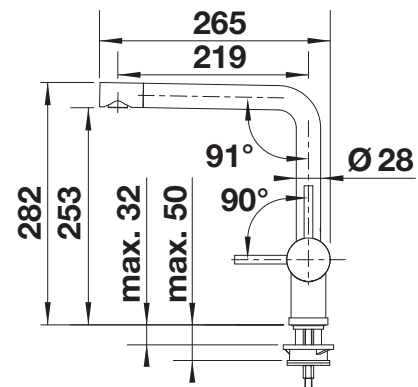

Technical Drawing

Flowrate 14.4 l/min at 3 bar pressure

Scope of supply

- Single-lever mixer tap
- 360° swivel spout for greater reach
- Ø 35 mm tap hole required
- With ceramic disk cartridge
- Flexible 450 mm connector pipes and 3/8" nut for particularly easy and secure installation
- Patented jet regulator for markedly reduced scaling
- Stabilisation plate to increase the stability of the tap when fitted in stainless steel sinks
- LGA approved
- DVGW approved

Suggested optional accessories

Dirt filter for corner valve

128434

Jet regulator set for high-pressure mixer taps

521746

Recommendation soap dispenser

BLANCO LATO Soap dispenser

see page 367