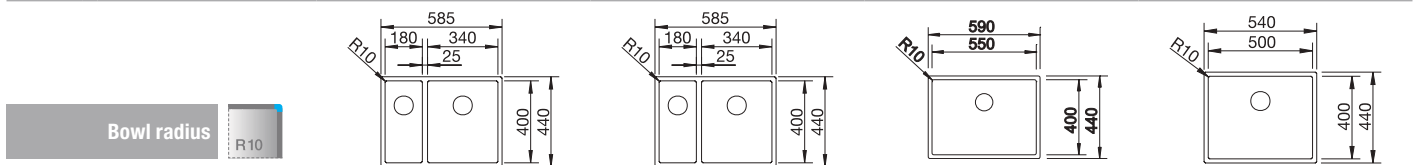

Note: Please order drain connections for combinations of two individual bowls separately.

Note: Please order drain connections for combinations of two individual bowls separately.

Scope of supply				InFino drain system without remote control
	waste kit with space saving pipe, waste connection, 2 x 3 ½" InFino basket strainer, fixing kit	waste kit with space saving pipe, waste connection, 2 x 3 ½" InFino basket strainer, fixing kit	waste kit with space saving pipe, 3 ½" InFino basket strainer, fixing kit	waste kit with space saving pipe, 3 ½" InFino basket strainer, fixing kit

Suggested optional accessories			BLANCO UNIT with BLANCO CLARON-U	
Glass cutting board	Colander stainless steel	Foldable Grid	BLANCO drink.filter EVOL-S Pro	BLANCO SOLON-IF
225333	219649	238482	see page 302	see page 393