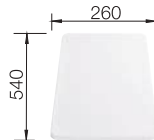

Solid beech chopping board

225362

Plastic chopping board in white

210521

BLANCO UNIT with BLANCO NAYA XL 9

BLANCO LINUS-S

see page 336

BLANCO FLEXON II Low 90/4