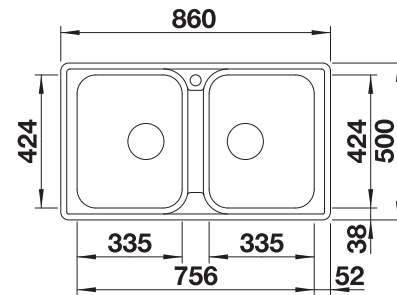

Technical Drawing

Bowl depth 206/206 mm

Suggested optional accessories

Crockery basket with plate stack

507829

Drainer

230734

BLANCO UNIT with BLANCO LEMIS 8-IF

BLANCO KANO-S

see page 347

BLANCO FLEXON II Low 80/3

see page 389