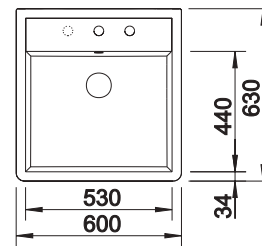

Technical Drawing

○ Pre-drilled holes for tapping or drilling
Bowl depth 190 mm