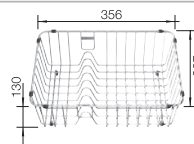

Crockery basket

231693