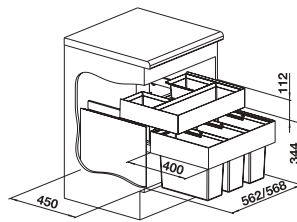

- Flexible storage space offers good use of space
- Easy drawer closing with high-quality, cushioned self-closing
- For retrofitting with SELECT II and FLEXON II in 60 cm base cabinets
- Design perfectly harmonised with SELECT II and FLEXON II
- Included in the scope of supply for SELECT II Orga

Pull-out front

cabinet size mm	600
Organisation drawer II	
	526212