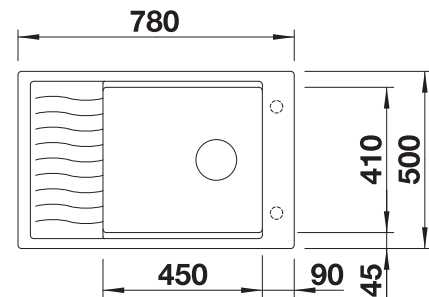

○ Pre-drilled holes for tapping or drilling
Bowl depth 190 mm

Suggested optional accessories

218313

217611

227689

BLANCO UNIT with BLANCO ELON XL 6 S

see page 330

see page 381