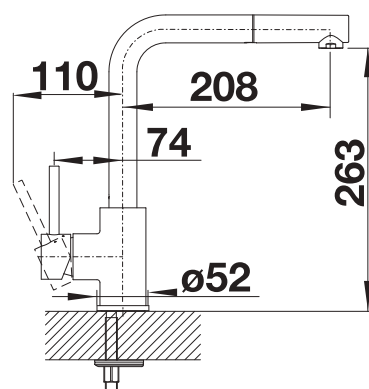

Technical Drawing

Flowrate 10.2 l/min at 3 bar pressure

Scope of supply

- Single-lever mixer tap
- Ceramic disk cartridge
- Flexible connector pipes, 350 mm long and 3/8" nut for particularly easy installation
- Nylon-sheathed spray hose
- Ø 35 mm tap hole required
- Stabilisation plate to increase the stability of the tap when fitted in stainless steel sinks
- With non-return valve and thus guaranteed against reflux in accordance with EN 1717
- LGA approved
- DVGW approved

Suggested optional accessories

Dirt filter for corner valve

128434

Jet regulator set for high-pressure mixer taps

521746

Spray hose guide for kitchen mixer taps

511920

Recommendation soap dispenser

BLANCO LATO Soap dispenser

see page 367