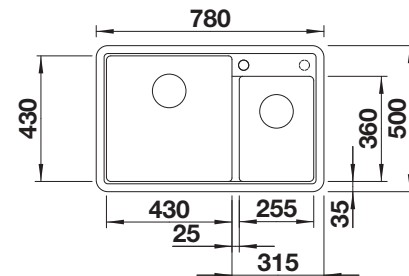

Technical Drawing

○ Pre-drilled holes for tapping or drilling
Bowl depth 190/190 mm

Suggested optional accessories

Solid beech chopping board

218313

Plastic chopping board in white

217611

BLANCO UNIT with BLANCO LEGRA 8

BLANCO MIDA-S

see page 350

BLANCO SOLON-IF

see page 393