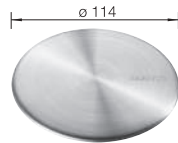

CapFlow

- Aesthetic cover for outlet
- Fully functional basket strainer
- Versatile use on any sink with 3 1/2" outlet
- Not compatible with the InFino drain system

517666