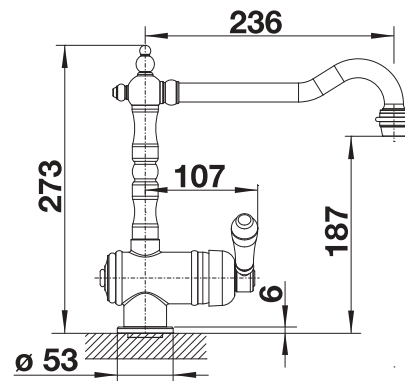

Technical Drawing

Flowrate 13.7 l/min at 3 bar pressure

Scope of supply

- 360° swivel spout for greater reach
- Ø 35 mm tap hole required
- With ceramic disk cartridge
- Flexible connector pipes, 450 mm long and 3/8" nut for particularly easy and safe installation
- Patented jet regulator for markedly reduced scaling
- Stabilisation plate to increase the stability of the tap when fitted in stainless steel sinks
- LGA approved
- DVGW approved

Suggested optional accessories

Dirt filter for corner valve

128434

Jet regulator set for high-pressure mixer taps

521746

Recommendation soap dispenser

BLANCO TORRE Soap dispenser

see page 368

Mixer taps