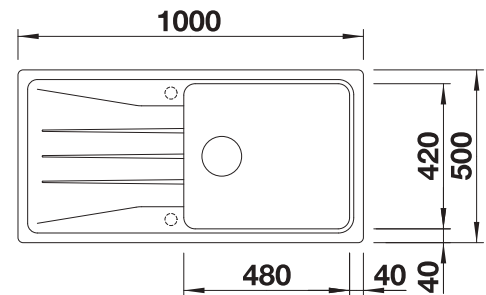

Technical Drawing

○ Pre-drilled holes for tapping or drilling
Bowl depth 190 mm

Suggested optional accessories

218313

217611

223297

BLANCO UNIT with BLANCO SONA XL 6 S

see page 330

see page 390