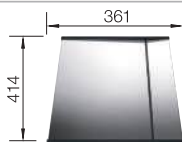

Bowl depth 175 mm

Note: Please order drain connections for combinations of two individual bowls separately.

Suggested optional accessories

Glass cutting board

225333

Lay-on drainer

223067

Foldable Grid