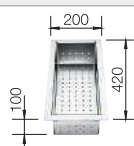

Colander stainless steel

219649