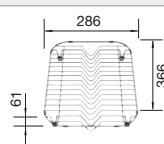

Plate stack

220381