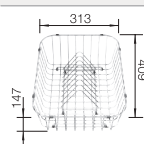

Technical Drawing

Bowl depth 205/205 mm

Stainless steel
sinks

800 mm

Suggested optional accessories

Crockery basket with plate stack

507829

BLANCO UNIT with BLANCO LEMIS 8 S-IF