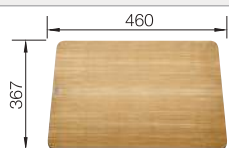

Suggested optional accessories

Ash compound chopping board

229411

Multifunctional colander

223077

BLANCO UNIT with BLANCO ZENAR XL 6 S-F

BLANCO AVONA-S

see page 320