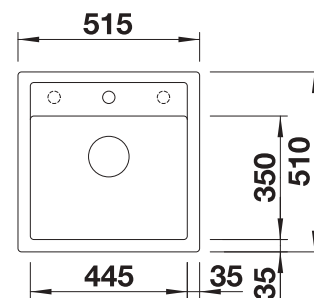

Technical Drawing

R10

○ Pre-drilled holes for tapping or drilling
Bowl depth 190 mm

Suggested optional accessories

232817

235866

507829

BLANCO UNIT with BLANCO DALAGO 5

see page 348

see page 385