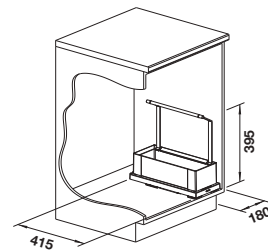

NEW

Hinged door

cabinet size	450	300
Item width mm	340	180
BLANCO Storage Caddy	40	20
		
	527668	527667
Number of containers	2 St.	1 St.

Scope of supply

Organisation system for floor-mounting behind hinged doors, 2 x portable caddy, base plate with soft-closing slides