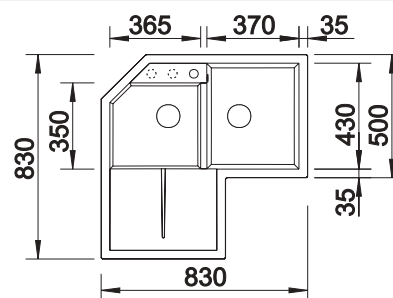

Technical Drawing

R8

○ Pre-drilled holes for tapping or drilling
Bowl depth 190/130 mm
Cut-out by template.

Suggested optional accessories

218313

217611

235866

BLANCO UNIT with BLANCO METRA 9 E

see page 336

see page 393