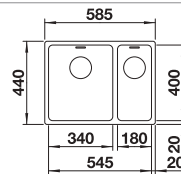

reddot design award
winner 2012

cabinet size mm	600	600	600
BLANCO ANDANO-IF	340/180-IF	340/180-IF	500-IF
Flat rim IF 			
	Bowl right	Bowl left	
satin polish	522973	522975	522965
Bowl depth	190/130 mm	190/130 mm	190 mm