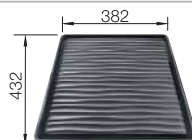

Bowls stainless steel

450 mm

Suggested optional accessories

Bamboo chopping board

239449

Crockery basket

514238

Drainer