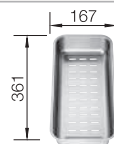

Multifunctional colander

223077