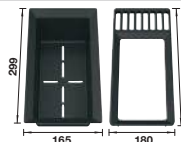

Bowl depth 200 mm

Suggested optional accessories

Solid beech chopping board

218313

Plastic chopping board in white

217611

Sink Drainer 2-in-1

527644