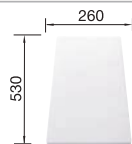

Plastic chopping board in white

217611