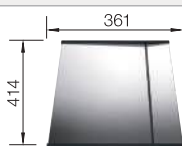

Lay-on drainer

223067