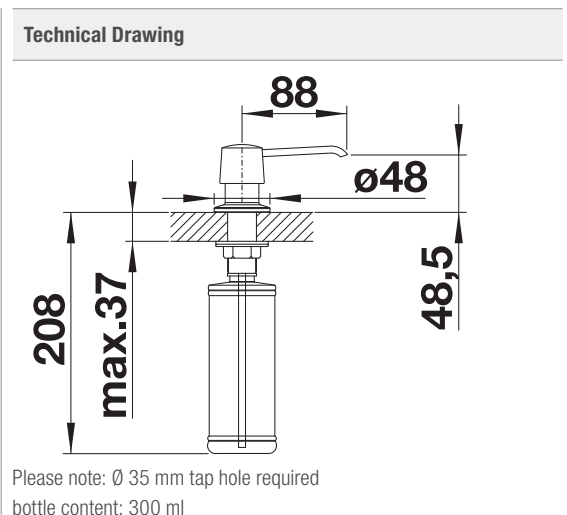

- Modern design goes perfectly with many different BLANCO mixer taps
- Practical accessory for daily life
- Easy refill from above

Metallic surface		
	chrome	524256