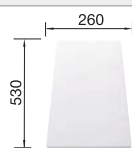

218313

Plastic chopping board in white

217611

Crockery basket Stainless Steel

220573

BLANCO UNIT with BLANCO DINAS 6 S

BLANCO KANO-S

see page 347