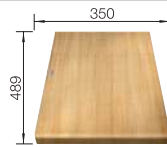

Ash compound bridging chopping board AXIA III