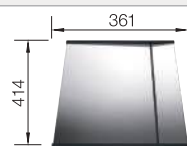

Bowl depth 190 mm

Bowl's stainless steel

800 mm

Suggested optional accessories

Wooden chopping board

223074

Lay-on drainer

223067