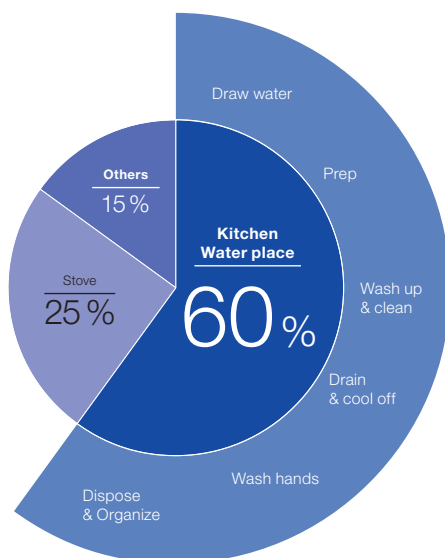

The key role of the kitchen water place

The busiest area in the kitchen is the water place, where we spend over 60% of our time. A BLANCO UNIT makes the planning of this area easy and the installation stress-free. All components fit together and are efficiently installed in the sink cabinet. In daily kitchen use, the components of a BLANCO UNIT work together to provide pleasing workflows and a beautiful look.

Style, colour and material combinations are key factors in building the right kitchen water place. Choose from our wide selection of styles, colours, materials and features to create an appealing BLANCO UNIT that matches the desired kitchen design style and it is easy to install.