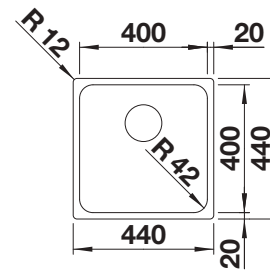

Bowl depth 185 mm

Note: Please order drain connections for combinations of two individual bowls separately.

Bowls stainless steel

450 mm