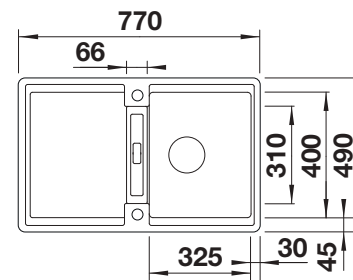

Bowl depth 200 mm

Suggested optional accessories

527644

NEW

234795

231693

BLANCO UNIT with BLANCO ADIRA 45 S-F

see page 323

see page 385