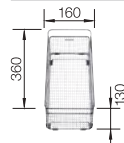

- A practical complement for bowls and sinks
- Particularly suitable for washing fruit or vegetables
- Appropriate for bowls and sinks with a bowl length of 400 mm
- Made of high-quality, easy-care stainless steel

Multifunctional basket stainless steel
360 x 160 x 130 mm
for SUBLINE

223297