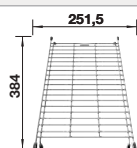

Suggested optional accessories

Floating grid

234795