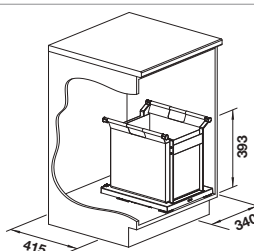

- XL Bag for storage or collection of dry recycling materials such as glass, paper, cans or plastics
- Strong aluminium structure securely holds the XL bag open inplace
- Easy access thanks to the wide opening and the full-extension sliding function
- Portable XL bag can be easily removed and placed back on the sliding basetray
- Design in dark grey and aluminium matching all BLANCO cabinet organization elements
- Easy to clean: Bag can be removed and hand-washed with a mild detergent

NEW

Hinged door

cabinet size mm	450
Item width mm	340
BLANCO Universal Bag XL 40	
	527669
Number of containers	1 St.