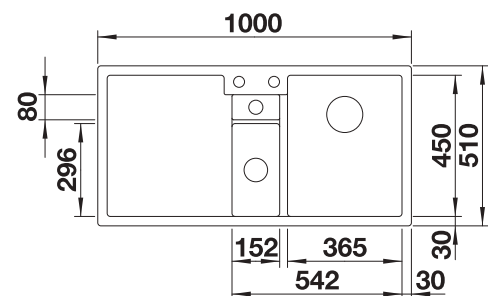

Bowl depth 190/155/45 mm

Suggested optional accessories

235844

BLANCO UNIT with BLANCO COLLECTIS 6 S

see page 336

see page 381