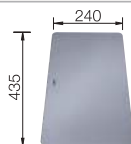

Silver-coloured safety glass cutting board

227697