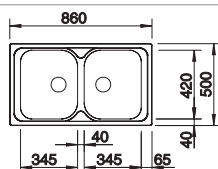

cabinet size mm	800	800
BLANCO TIPO 8		Compact
Installation from above 		
	reversible	reversible
 natural finish	511924	513459
Bowl depth	160/160 mm	170/170 mm

Scope of supply	Without drain remote control
waste kit with space-saving pipe, 2 x 3 1/2" basket strainer, seal	