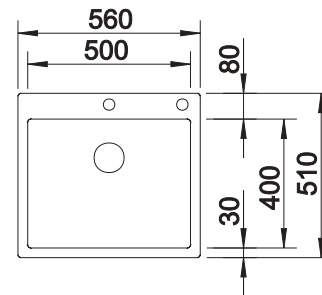

Bowl depth 190 mm

Suggested optional accessories

Wooden chopping board

223074

Lay-on drainer

223067

Multifunctional wire basket

223297

BLANCO UNIT with BLANCO CLARON 500-IF/A Durinox

BLANCO drink.filter EVOL-S Pro

see page 302

BLANCO SOLON-IF

see page 393