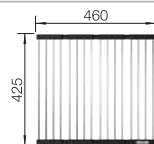

Foldable Grid

238482