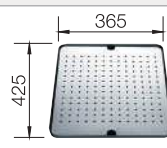

Draining tray

513485