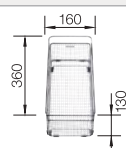

Solid beech chopping board

218313

Plastic chopping board in white

217611

Multifunctional wire basket

223297

BLANCO UNIT with BLANCO SONA XL 6 S

BLANCO CARENA-S Vario