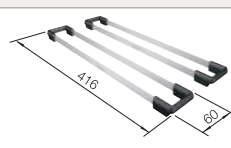

Top rails

235906