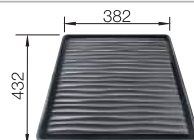

800 mm

Suggested optional accessories

Bamboo chopping board
239449

Crockery basket
514238

Drainer
230734

BLANCO UNIT with BLANCO SOLIS 700-U

BLANCO CANDOR-S
see page 341

BLANCO FLEXON II Low 80/3
see page 389