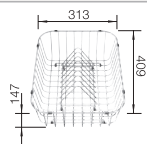

Crockery basket with plate stack

507829