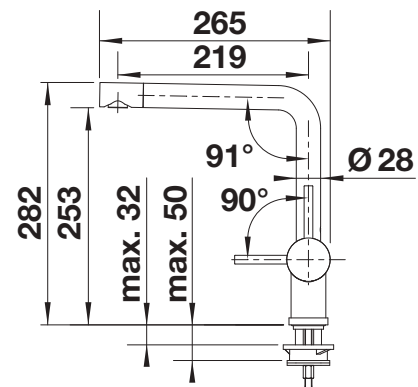

Technical Drawing

Flowrate 14.4 l/min at 3 bar pressure

Scope of supply

- Single-lever mixer tap
- 360° swivel spout for greater reach
- Ø 35 mm tap hole required
- With ceramic disk cartridge
- Flexible connector pipes, 450 mm long and 3/8" nut for particularly easy and safe installation
- Patented jet regulator for markedly reduced scaling
- Stabilisation plate to increase the stability of the tap when fitted in stainless steel sinks
- LGA approved
- DVGW approved

Mixer taps

Suggested optional accessories

Dirt filter for corner valve

128434

Jet regulator set for high-pressure mixer taps

521746

Recommendation soap dispenser

BLANCO LATO Soap dispenser

see page 367