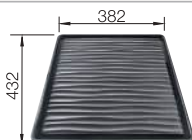

Technical Drawing

Bowl depth 160/130 mm

Bowls
stainless steel

600 mm

Suggested optional accessories

Crockery basket Stainless Steel

220573

Drainer