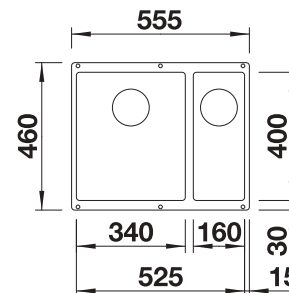

Bowl depth 190/130 mm

Cut-out radius: 10 mm

Note: Drainage components must be ordered separately.

Suggested optional accessories

Top rails

235906

Ash compound chopping board

230700

Silver-coloured safety glass cutting board

227697

BLANCO UNIT with BLANCO SUBLINE 340/160-U for Coloured Components

BLANCO ALTA-S II

see page 322

BLANCO FLEXON II 60/3

see page 386