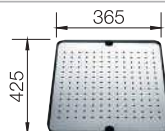

Draining tray

513485