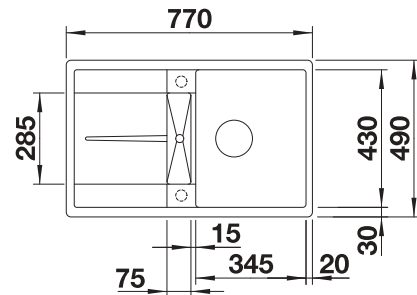

Technical Drawing

○ Pre-drilled holes for tapping or drilling
Bowl depth 190/25 mm

Suggested optional accessories

235866

223297

507829

BLANCO UNIT with BLANCO METRA 45 S-F

see page 339

see page 385