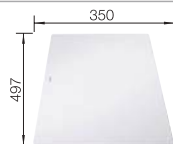

Glass cutting board white

ash compound bridging chopping board, waste kit with space-saving pipe, 3 1/2" InFino basket strainer with drain remote control (rotary switch)

or

glass cutting board, waste kit with space-saving pipe, 3 1/2" InFino basket strainer with drain remote control (rotary switch)