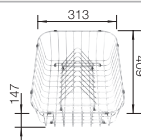

Suggested optional accessories

Crockery basket with plate stack

507829