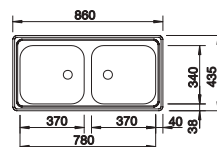

- Practical solution for simple requirements
- Can be installed reversibly
- 1 ½" stainless steel outlet

cabinet size mm	900
BLANCO TOP EZ 8 x 4	
<div style="background-color: #0056b3; color: white; padding: 2px;">Installation from above</div> 	
	reversible
 natural finish	500372
Bowl depth	150/150 mm
 Waste fitting	137034