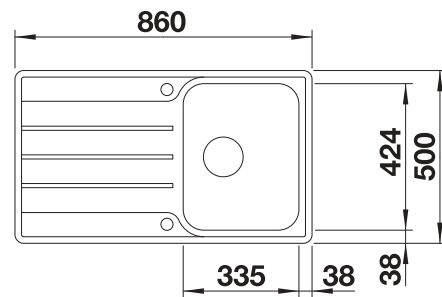

Technical Drawing

Bowl depth 205 mm

Stainless steel
sinks

450 mm

Suggested optional accessories

Crockery basket with plate stack

507829

BLANCO UNIT with BLANCO LEMIS 45 S-IF