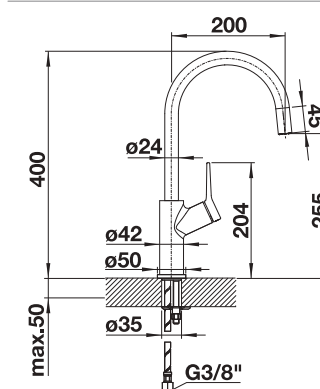

Technical Drawing

Flowrate 11.85 l/min at 3 bar pressure