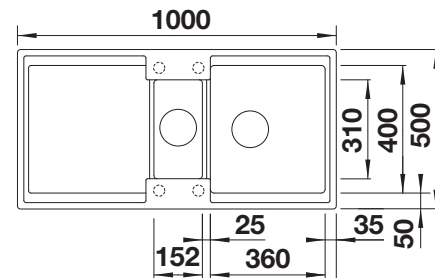

Pre-drilled holes for tapping or drilling
Bowl depth 200/135 mm

Suggested optional accessories **BLANCO UNIT with BLANCO ADIRA 6 S**

Solid beech chopping board

218313

Plastic chopping board in white

217611