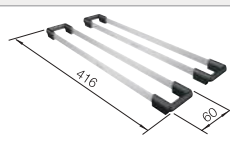

Top rails

235906