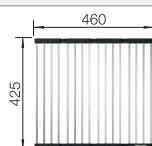

Foldable Grid

238482