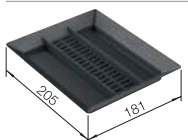

Available for SELECT II and FLEXON II 8 l bins

524220