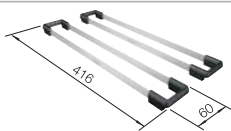

Scope of supply

fixing kit

Technical Drawing

R10

Bowl depth 200/200 mm
Cut-out radius: 10 mm

Note: Drainage components must be ordered separately.

Suggested optional accessories

Top rails