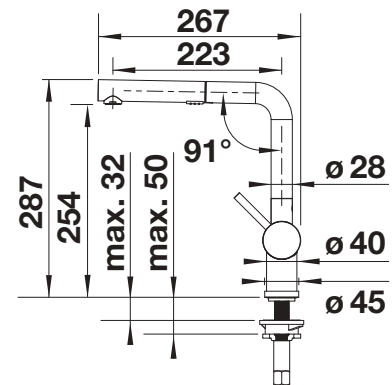

Technical Drawing

Flowrate 8.34 l/min at 3 bar pressure

Scope of supply

- Single-lever mixer tap
- 140° swivel spout for greater reach
- Ø 35 mm tap hole required
- With ceramic disk cartridge
- Metal-sheathed spray hose
- Flexible connector pipes, 450 mm long and 3/8" nut for particularly easy installation
- Patented jet regulator for markedly reduced scaling
- Stabilisation plate to increase the stability of the tap when fitted in stainless steel sinks
- With non-return valve and thus guaranteed against reflux in accordance with EN 1717
- LGA approved
- DVGW approved

Mixer taps

Suggested optional accessories

Dirt filter for corner valve

128434

Spray hose guide for kitchen mixer taps

511920

Recommendation soap dispenser

BLANCO LATO Soap dispenser

see page 367