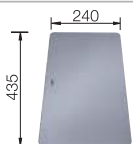

Suggested optional accessories

Silver-coloured safety glass cutting board
227697