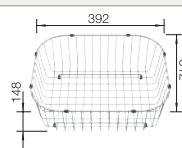

Crockery basket Stainless Steel

220573