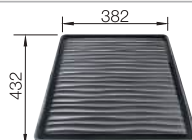

Drainer

230734