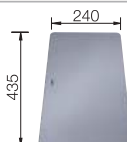

Silver-coloured safety glass cutting board

227697