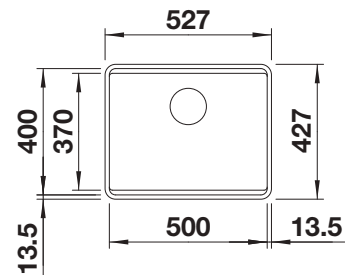

Bowl depth 200 mm

Note:

For worktop thicknesses of 15 mm and over, a space for the overflow must be cut out on the underside.

Model-related detailed dimensions and drawings can be found with the cut-out information online at www.blanco.com.

Suggested optional accessories

Ash compound chopping board

230700

Drainer

230734

Silver-coloured safety glass cutting board

227697

BLANCO UNIT with BLANCO ETAGON 500-F

BLANCO drink.filter EVOL-S Pro

see page 302

BLANCO SELECT II 60/3 Orga

see page 381