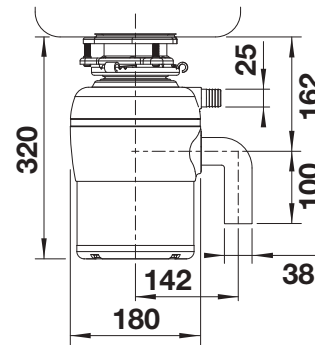

Technical Drawing

3 1/2" sink outlet required, Product weight: 7,4 kg, Non-detachable 90 cm inch power cord, Reset-button on bottom of the FWD (note accessibility)

Scope of supply

- Removable baffle
- Stopper to close drain
- Air switch with cover in chrome
- L-pipe with dishwasher or overflow connection
- Overflow connection for BLANCO sinks
- Wrench for mounting and free blockage

Suggested optional accessories

526770

526772