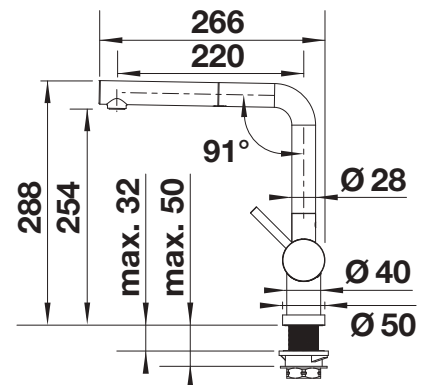

Technical Drawing

Flowrate 9.6 l/min at 3 bar pressure

Scope of supply

- Single-lever mixer tap
- 140° swivel spout for greater reach
- Ø 35 mm tap hole required
- With ceramic disk cartridge
- Metal-sheathed spray hose
- Flexible connector pipes, 750 mm long and 3/8" nut for particularly easy and safe installation
- Patented jet regulator for markedly reduced scaling
- With non-return valve and thus guaranteed against reflux in accordance with EN 1717
- Stabilisation plate to increase the stability of the tap when fitted in stainless steel sinks
- LGA approved
- DVGW approved

Suggested optional accessories

Dirt filter for corner valve

128434

Jet regulator set for high-pressure mixer taps

521746

Spray hose guide for kitchen mixer taps

511920

Recommendation soap dispenser

BLANCO LATO Soap dispenser

see page 367