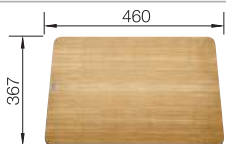

Suggested optional accessories

Ash compound chopping board

229411