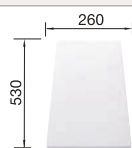

Suggested optional accessories

Solid beech chopping board

218313

Plastic chopping board in white

217611

Corner caddy

235866

BLANCO UNIT with BLANCO METRA 8 S