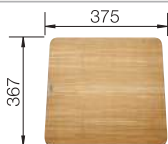

Suggested optional accessories

Ash compound chopping board

229421