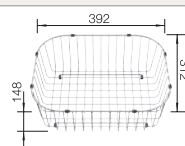

Crockery basket Stainless Steel

220573