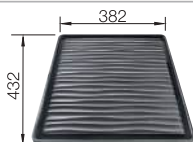

Drainer

230734