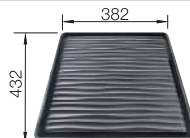

Bowls
stainless steel

600 mm

Suggested optional accessories

Top rails

235906

Crockery basket

514238

Drainer