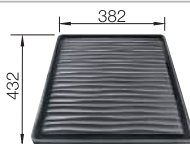

Corner caddy

235866

Crockery basket with plate stack

507829

Drainer

230734

BLANCO UNIT with BLANCO DALAGO 8-F

BLANCO ALTA-S II