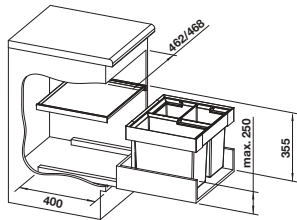

- Wide range of models for all standard sink cabinets with one drawer
- Diverse waste separation and storage options through flexible bin combinations
- High stability and clean through frame solution with hanging bins
- Simple installation without marking or pre-drilling
- The included pull-out system cover can be used as a practical storage area
- Modern design with high-quality aluminium
- All parts are easy to clean thanks to the generous and smooth surfaces
- Optional accessories enhance the system to create an individual solution

reddot award 2017 winner

cabinet size mm	500	500	450
BLANCO FLEXON II	50/3	50/2	45/2
	521470	521469	521468

Volume	35 l	38 l	32 l

Scope of supply

system for installation in drawers, system cover, 1 x 19 l and 2 x 8 l bin, 1 x bin lid 8 l

system for installation in drawers, system cover, 2 x 19 l bin

system for installation in drawers, system cover, 2 x 16 l bin

Installation note

- A base cabinet with cover and pull-out is required.
- Installation height 355 mm above the drawer base, installation height without system cover 325 mm above the drawer base, installation depth 400 mm.
- 450 mm drawer with full extension slides required.
- Maximum frame height 250 mm above the drawer base.
- Also suitable for installation in base cabinets with frame and panel doors with frames from 90 mm.
- When planning, please note the installation height of the waste management system, the height of the drawer base, the installation depth of the sink with the waste kit and the resulting minimum dimensions of the base cabinet.
- Minimum recommended plinth height for MOVEX installation: 100 mm.