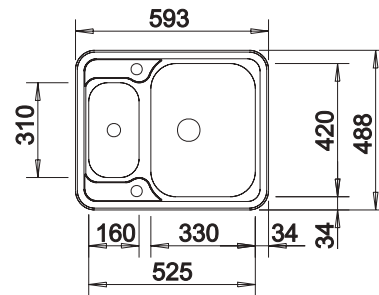

Technical Drawing

Bowl depth 160/130 mm

Bowls
stainless steel

600 mm

Suggested optional accessories

220573

230734

BLANCO UNIT with BLANCO LANTOS 6-IF

see page 347

see page 382