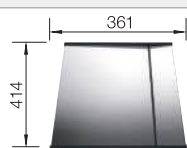

Lay-on drainer

223067