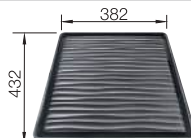

Note: Please order drain connections for combinations of two individual bowls separately.

Bowls
stainless steel

400 mm

Suggested optional accessories

Top rails

235906

Crockery basket

514238