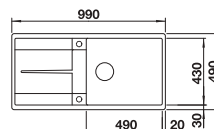

Scope of supply

With drain remote control

multifunctional stainless steel colander, waste kit with space-saving pipe, 2 x 3 1/2" basket strainer with drain remote control (rotary switch) for the main bowl

waste kit with space-saving pipe, 3 1/2" basket strainer with drain remote control (rotary switch)