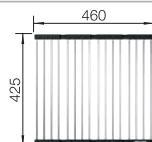

Bowl depth 175 mm

Note: Please order drain connections for combinations of two individual bowls separately.

Suggested optional accessories

Glass cutting board

225333

Lay-on drainer

223067

Foldable Grid