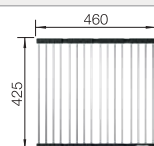

Foldable Grid

238482