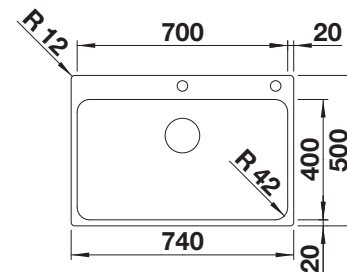

Bowl depth 185 mm

Additional drill hole possible. The subsequent drill hole should be carried out by a specialist company.

Suggested optional accessories

239449

235906

513485

BLANCO UNIT with BLANCO SOLIS 700-IF/A

see page 341

see page 389