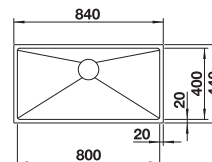

cabinet size mm	900	900
BLANCO QUATRUS R15-IU	400/400-IU	800-IU
Installation from above and undermount 		
 brushed finish	237586	235646
Bowl depth	200/200 mm	200 mm

Scope of supply

Without drain remote control