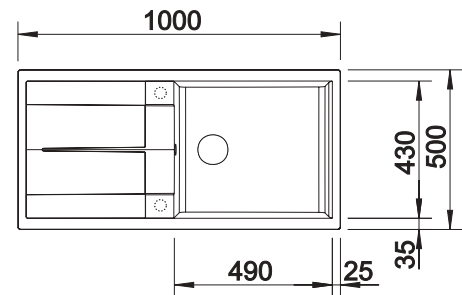

Technical Drawing

○ Pre-drilled holes for tapping or drilling
Bowl depth 190 mm

Suggested optional accessories

218313

217611

235866

BLANCO UNIT with BLANCO METRA XL 6 S

see page 336

see page 382