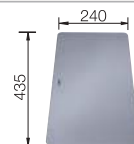

Silver-coloured safety glass cutting board

227697

BLANCO UNIT with BLANCO SUBLINE 340/160-U for Coloured Components