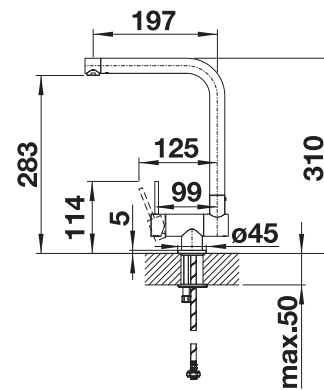

Technical Drawing

Flowrate 11.83 l/min at 3 bar pressure

Scope of supply

- 360° swivel spout for greater reach and rotates at the front area
- Ø 35mm tap hole required
- With ceramic disk cartridge
- Flexible connection pipes with a length of 500 mm and 3/8" nut for particularly easy and secure installation
- Patented jet regulator for markedly reduced scaling
- Stabilising plate to increase the stability of the tap when fitted in stainless steel sinks
- LGA approved
- DVGW approved

Suggested optional accessories

Dirt filter for corner valve

128434

Recommendation soap dispenser

BLANCO TORRE Soap dispenser

see page 368