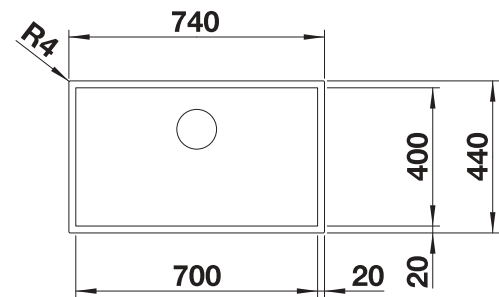

Bowl depth 185 mm

Note: Please order drain connections for combinations of two individual bowls separately.

Bowls stainless steel

800 mm

Suggested optional accessories			BLANCO UNIT with BLANCO ZEROX 700-U Durinox	
  Glass cutting board 225333	 Lay-on drainer 223067	 Multifunctional wire basket 223297	 BLANCO LINEE-S see page 315	 BLANCO SOLON-IF see page 393