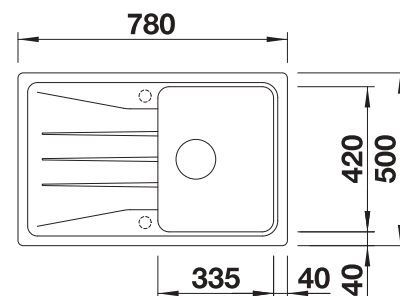

Technical Drawing

○ Pre-drilled holes for tapping or drilling
Bowl depth 190 mm

Suggested optional accessories

218313

217611

517666

BLANCO UNIT with BLANCO SONA 45 S

see page 330

see page 392