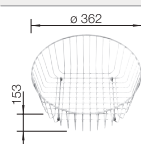

Suggested optional accessories

Stainless Steel Crockery basket

220574