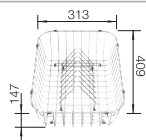

Suggested optional accessories

Crockery basket with plate stack

507829