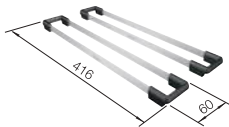

Suggested optional accessories

Top rails

235906