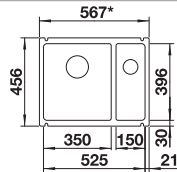

Scope of supply	InFino drain system without remote control
	<table border="0"> <tr> <td>waste kit with space-saving pipe, 3 1/2" and 1 1/2" InFino basket strainer, fixing kit</td> <td>waste kit with space-saving pipe, 3 1/2" InFino basket strainer, fixing kit</td> </tr> </table>