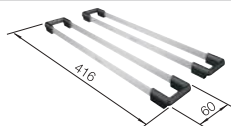

Suggested optional accessories

Top rails

235906