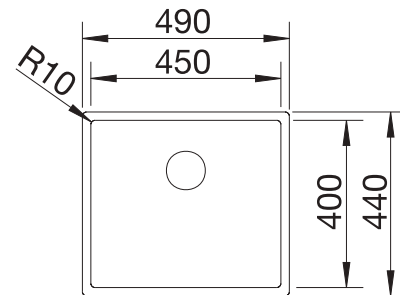

Technical Drawing

R10

waste kit with space saving pipe, 3 1/2" InFino basket strainer, fixing kit

Bowl depth 190 mm

Note: Please order drain connections for combinations of two individual bowls separately.

Bowls stainless steel

500 mm

Suggested optional accessories

223074

219649

235906

BLANCO UNIT with BLANCO CLARON 450-U

see page 302

see page 385