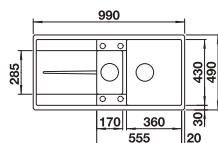

Scope of supply

With drain remote control

multifunctional stainless steel colander, waste kit with space-saving pipe, 2 x 3 1/2" basket strainer with drain remote control (rotary switch) for the main bowl

waste kit with space-saving pipe, 3 1/2" basket strainer with drain remote control (rotary switch)