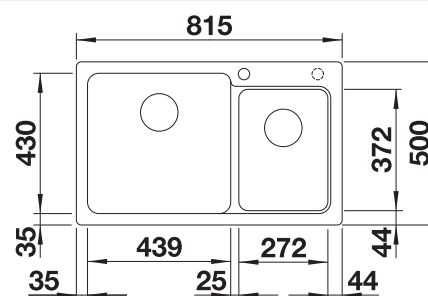

Technical Drawing

○ Pre-drilled holes for tapping or drilling
Bowl depth 200/200 mm

Suggested optional accessories

218313

231693

217611

BLANCO UNIT with BLANCO NAYA 8

see page 330

see page 392