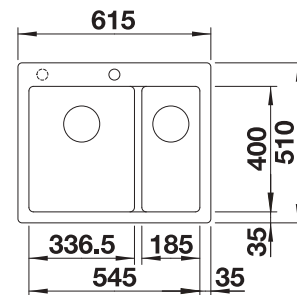

Technical Drawing

R15

waste kit with space-saving pipe, 2 x 3 1/2" InFino basket strainer

○ Pre-drilled holes for tapping or drilling

Bowl depth 220/220 mm

The optional ash compound chopping board can only be placed on the edge of the bowl if the diameter of the kitchen mixer tap is less than 48 mm.

Suggested optional accessories

Ash compound chopping board

230700

Multifunctional colander

227689

Top rails

235906

BLANCO UNIT with BLANCO PLEON 6 Split

BLANCO LINUS-S

see page 336

BLANCO SELECT II 60/3

see page 382