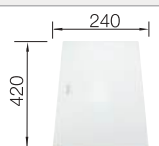

Suggested optional accessories

Glass cutting board

225333