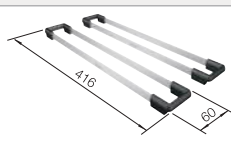

Top rails

235906