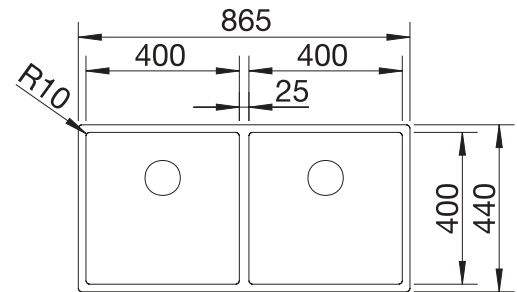

Bowl depth 190/190 mm

Note: Installing a kitchen mixer tap, drain remote control or soap dispenser in laminate worktops requires a flexible sealing tape.

Suggested optional accessories

BLANCO UNIT with BLANCO CLARON 400/400-IF