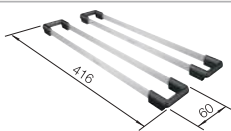

Suggested optional accessories

Top rails

235906