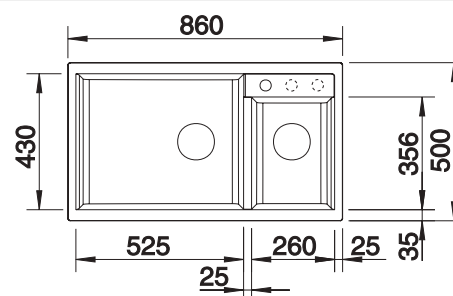

Technical Drawing

R8

○ Pre-drilled holes for tapping or drilling
Bowl depth 190/190 mm

Suggested optional accessories

218313

217611

235866

BLANCO UNIT with BLANCO METRA 9

see page 336

see page 392