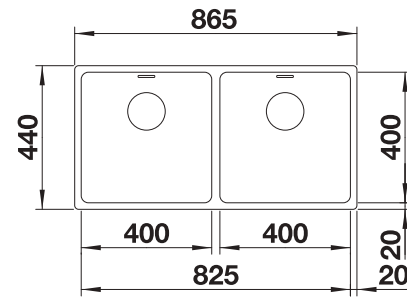

900 mm
cabinet size

Flat rim IF

	satin polish	Scope of supply w/o drain remote control	522985
--	--------------	---	--------

Scope of supply

InFino drain system
without remote control

Technical Drawing

R22

waste kit with space-saving pipe, 2 x 3 1/2" InFino basket strainer, fixing kit