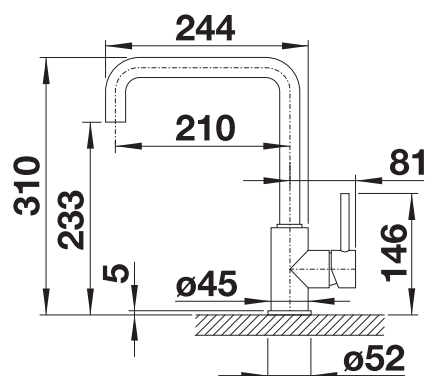

Technical Drawing

Flowrate 15 l/min at 3 bar pressure

Scope of supply

- Single-lever mixer tap
- 360° swivel spout for greater reach
- With ceramic disk cartridge
- Flexible connector pipes, 350 mm long and 3/8" nut for particularly easy installation
- Ø 35 mm tap hole required
- Stabilisation plate to increase the stability of the tap when fitted in stainless steel sinks
- LGA approved
- DVGW approved

Suggested optional accessories

Dirt filter for corner valve

128434

Jet regulator set for high-pressure mixer taps

521746

Recommendation soap dispenser

BLANCO LATO Soap dispenser

see page 367