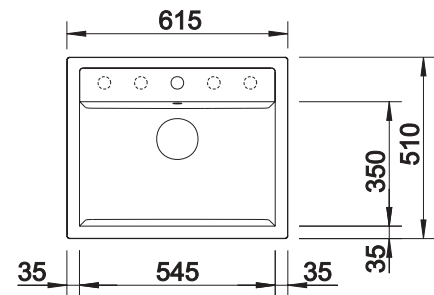

Technical Drawing

R10

○ Pre-drilled holes for tapping or drilling
Bowl depth 190 mm

Suggested optional accessories

232817

235866

507829

BLANCO UNIT with BLANCO DALAGO 6

see page 322

see page 382