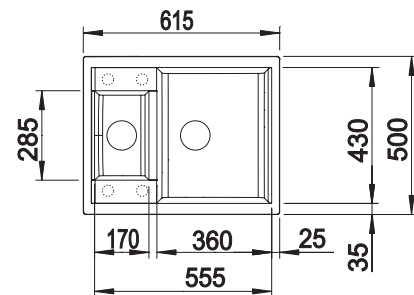

Technical Drawing

R8

○ Pre-drilled holes for tapping or drilling
Bowl depth 190/130 mm

Suggested optional accessories

218313

217611

217796

BLANCO UNIT with BLANCO METRA 6

see page 336

see page 382