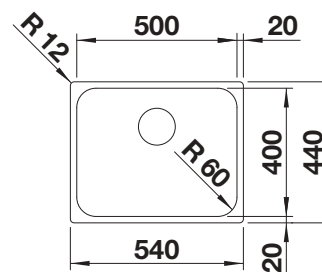

Technical Drawing

Bowl depth 175 mm

Note: Installing a kitchen mixer tap, drain remote control or soap dispenser in laminate worktops requires a flexible sealing tape.

Please order drain connections for combinations of two individual bowls separately.

Suggested optional accessories

235906

514238

230734

BLANCO UNIT with BLANCO SUPRA 500-IF R12

see page 350

see page 393

Bowls
stainless steel

600 mm