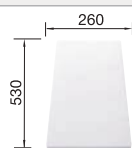

○ Pre-drilled holes for tapping or drilling
Bowl depth 190/190 mm

Suggested optional accessories

Solid beech chopping board

218313

Plastic chopping board in white

217611

Multifunctional wire basket

223297