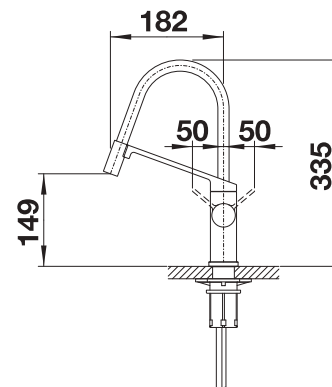

Technical Drawing

Flowrate 8.8 l/min at 3 bar pressure

Scope of supply

- Includes four exchangeable hose covers: kiwi, orange, lemon and lava grey (pre-installed)
- 360° swivel spout for greater reach
- Ø 35 mm tap hole required
- With ceramic disk cartridge
- Textile covered spray hose
- Flexible connector pipes, 450 mm long and 3/8" nut for particularly easy and safe installation
- Patented jet regulator for markedly reduced scaling
- Stabilisation plate to increase the stability of the tap when fitted in stainless steel sinks
- LGA certified
- DVGW planned

Suggested optional accessories

Dirt filter for corner valve

128434

Recommendation soap dispenser

BLANCO TORRE Soap dispenser

see page 368