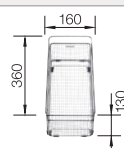

Suggested optional accessories

Solid beech chopping board

218313

Plastic chopping board in white

217611

Multifunctional wire basket

223297

BLANCO UNIT with BLANCO ZIA 5 S