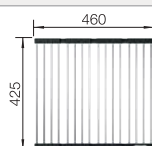

Suggested optional accessories

Wooden chopping board

223074

Lay-on drainer

223067

Foldable Grid

238482

BLANCO UNIT with BLANCO CLARON 340-IF Durinox