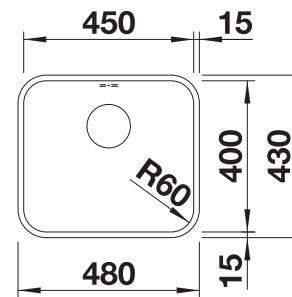

Technical Drawing

Bowl depth 175 mm

Note: Please order drain connections for combinations of two individual bowls separately.

Bowls
stainless steel

500 mm

Suggested optional accessories

235906

514238

230734

BLANCO UNIT with BLANCO SUPRA 450-U

see page 350

see page 390