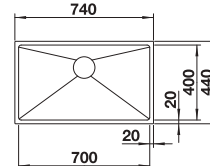

Scope of supply

Without drain remote control

waste kit is not included in the scope of supply

Planning Note:

Please order waste kit separately.

BLANCO QUATRUS R15-IU - production on demand, minimum order quantity to be checked with BLANCO.