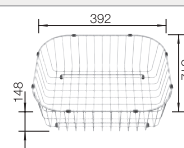

Crockery basket Stainless Steel

220573