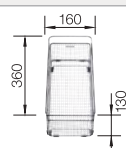

Technical Drawing

R8

○ Pre-drilled holes for tapping or drilling
Bowl depth 190/145 mm

Suggested optional accessories

Solid beech chopping board

218313

Plastic chopping board in white

217611