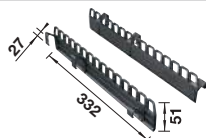

Suggested optional accessories

BLANCO SELECT Clip

521300

BLANCO MOVEX

519357