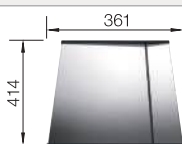

Lay-on drainer

223067