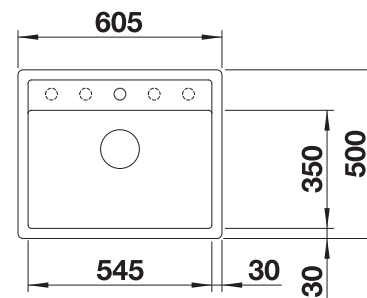

Technical Drawing

R10

○ Pre-drilled holes for tapping or drilling
Bowl depth 190 mm

Suggested optional accessories

235866

507829

230734

BLANCO UNIT with BLANCO DALAGO 6-F

see page 322

see page 382