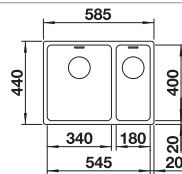

reddot design award
winner 2012

cabinet size mm	600	600	600
BLANCO ANDANO-IF	340/180-IF	340/180-IF	500-IF
Flat rim IF 			
	Bowl right	Bowl left	
satin polish	522973	522975	522965
Bowl depth	190/130 mm	190/130 mm	190 mm