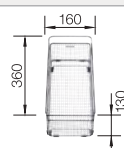

Solid beech chopping board

218313

Plastic chopping board in white

217611

Multifunctional wire basket

223297

BLANCO UNIT with BLANCO ZIA 45 S

BLANCO MIDA