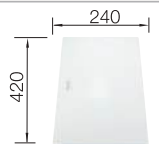

Suggested optional accessories

Glass cutting board

225333