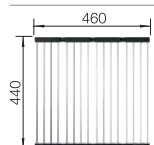

For sinks and bowls with a bowl width of 420 mm

238483