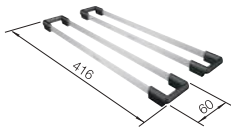

Suggested optional accessories

Top rails

235906