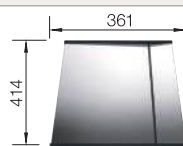

Suggested optional accessories

Wooden chopping board

223074

Lay-on drainer

223067

Foldable Grid

238482

BLANCO UNIT with BLANCO CLARON 400-IF Durinox