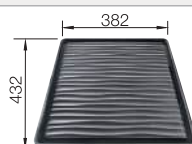

Please order drain connections for combinations of two individual bowls separately.

Suggested optional accessories

Bamboo chopping board

239449

Crockery basket

514238

Drainer

230734