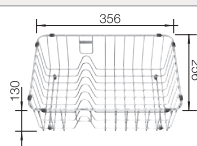

Crockery basket

231693