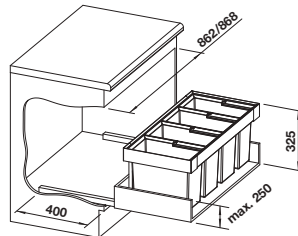

- For base cabinets with divided drawers and a width of 50 to 90cm (thanks to a reduced installation height of 330 mm)
- Diverse waste separation and storage options through flexible bin combinations, with reduced space requirements in the sink cabinet
- High stability and clean through frame solution with hanging bins
- Simple installation without marking or pre-drilling
- Modern design with high-quality aluminium
- All parts are easy to clean thanks to the generous and smooth surfaces
- Optional accessories enhance the system to create an individual solution

reddot award 2017 winner

cabinet size mm	900	800
BLANCO FLEXON II Low	90/4	80/3
	521475	525221
Volume	73 l	65 l

Scope of supply

system for installation in drawers, 3 x 19 l and 1 x 16 l bin

system for installation in drawers, 1 x 30 l, 1 x 19 l and 1 x 16 l bin

Installation note

- A base cabinet with cover and pull-out is required.
- Installation height 325 mm above the drawer base, installation depth 400 mm.
- 450 mm drawer with full extension slides required.
- Maximum frame height 250 mm above the drawer base.
- Also suitable for installation in base cabinets with frame and panel doors with frames from 90 mm.
- When planning, please note the installation height of the waste management system, the height of the drawer base, the installation depth of the sink with the waste kit and the resulting minimum dimensions of the base cabinet.
- Minimum recommended plinth height for MOVEX installation: 100 mm.