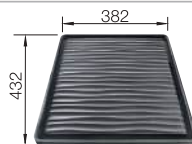

Suggested optional accessories

Solid beech chopping board

514544

Stainless steel colander folded

514542

Drainer

230734

BLANCO UNIT with BLANCO SUBLINE-U