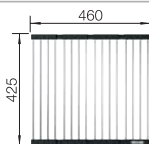

Foldable Grid

238482