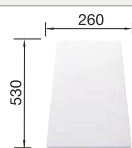

Solid beech chopping board

218313

Plastic chopping board in white

217611

Multifunctional wire basket

223297

BLANCO UNIT with BLANCO ZIA 45 S

BLANCO MIDA