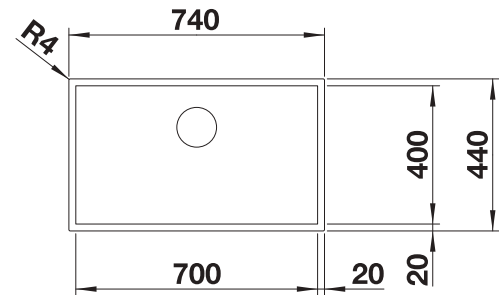

Bowl depth 185 mm

Suggested optional accessories

Wooden chopping board

223074

Lay-on drainer

223067

Foldable Grid

238482