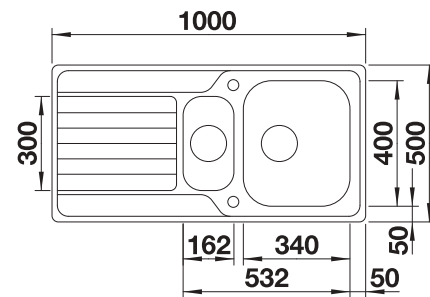

Technical Drawing

Bowl depth 195/145 mm

Stainless steel
sinks

600 mm

Suggested optional accessories

Solid beech chopping board

218313

Plastic chopping board in white

217611

Crockery basket Stainless Steel

220573

BLANCO UNIT with BLANCO DINAS 6 S

BLANCO KANO-S

see page 347

BLANCO BOTTON Pro 60/3
Automatic

see page 390