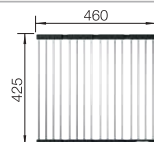

Bowl depth 190 mm

Note: Please order drain connections for combinations of two individual bowls separately.

Suggested optional accessories

Wooden chopping board

223074

Lay-on drainer

223067

Foldable Grid