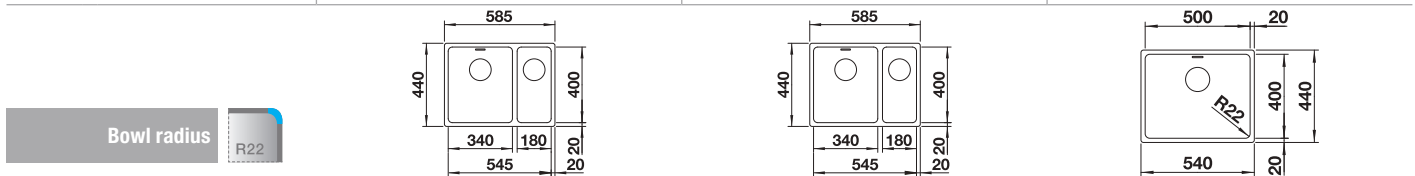

Note: Please order drain connections for combinations of two individual bowls separately.

Scope of supply		InFino drain system without remote control
	waste kit with space-saving pipe, 2 x 3 1/2" InFino basket strainer, fixing kit	waste kit with space-saving pipe, 2 x 3 1/2" InFino basket strainer, fixing kit
		waste kit with space-saving pipe, 3 1/2" InFino basket strainer, fixing kit

Suggested optional accessories			BLANCO UNIT with BLANCO ANDANO-U	
 424 x 240 mm Ash compound chopping board 230700	 197 x 417 x 80 mm Multifunctional stainless steel colander 227692	 365 x 425 mm Draining tray 513485	 BLANCO SONEA-S Flexo see page 319	 BLANCO FLEXON II 60/3 see page 386