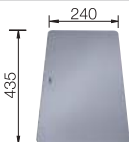

Suggested optional accessories

Silver-coloured safety glass cutting board
227697