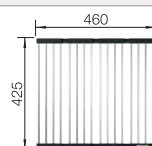

Foldable Grid

238482