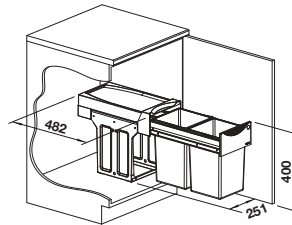

- Large waste volume despite compact dimensions
- Can be flexibly positioned in the base cabinet
- Easy to install on the floor using just four screws
- Extremely sturdy thanks to the U-shaped steel sheet profile
- The bins can be easily removed by lifting upwards, thanks to the comfortable full extension
- Functional design made of high-quality plastic

cabinet size mm	300
BLANCO BOTTON II	30/2
	526376
Volume	30 l
	<table border="1" style="margin: auto;"> <tr><td style="text-align: center;">15l</td></tr> <tr><td style="text-align: center;">15l</td></tr> </table>