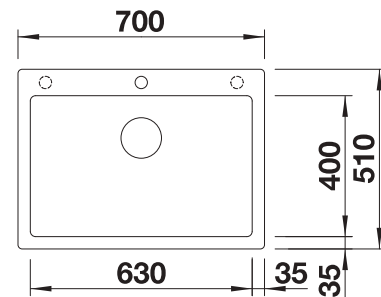

○ Pre-drilled holes for tapping or drilling

Bowl depth 220 mm

The optional ash compound chopping board can only be placed on the edge of the bowl if the diameter of the kitchen mixer tap is less than 48 mm.

Note: Drainage components must be ordered separately.

Suggested optional accessories

Ash compound chopping board

230700

Top rails

235906

Corner caddy

235866

BLANCO UNIT with BLANCO PLEON 8 for Coloured Components

BLANCO ALTA-S II

see page 322

BLANCO SOLON-IF

see page 393