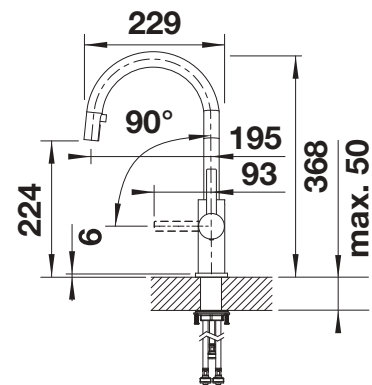

BLANCO CANDOR-S

- High-quality design in solid stainless steel, brushed finish
- Clear mixer tap design for modern kitchens
- High arched outlet for easy filling of pots and vases
- Concealed pull-out handspray
- More freedom of movement with installations against a wall thanks to the control lever with vertical neutral position
- Energy-saving: basic setting of the control lever to cold start

Extendable spray

Metallic surface		
	stainless steel	523121

Scope of supply		
- 190° swivel spout for greater reach - Ø 35 mm tap hole required - With ceramic disk cartridge - Nylon-sheathed spray hose - Flexible connector pipes, 700 mm long and 3/8" nut for particularly easy and safe installation - Patented jet regulator for markedly reduced scaling	- Stabilisation plate to increase the stability of the tap when fitted in stainless steel sinks - With non-return valve and thus guaranteed against reflux in accordance with EN 1717 - LGA approved - DVGW approved	

Technical Drawing

Flowrate 9.7 l/min at 3 bar pressure

BLANCO CANDOR

- High-quality design in solid stainless steel, brushed finish
- Clear mixer tap design for modern kitchens
- High arched outlet for easy filling of pots and vases
- More freedom of movement with installations against a wall thanks to the control lever with vertical neutral position
- Energy-saving: basic setting of the control lever to cold start
- Also available with pull-out spray

Solid spout

Metallic surface		
	stainless steel	523120

Scope of supply		
- 360° swivel spout for greater reach - Ø 35 mm tap hole required - With ceramic disk cartridge - Flexible connector pipes, 700 mm long and 3/8" nut for particularly easy and safe installation - Patented jet regulator for markedly reduced scaling	- Stabilisation plate to increase the stability of the tap when fitted in stainless steel sinks - LGA approved - DVGW approved