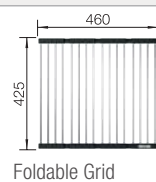

Foldable Grid
238482

BLANCO UNIT with BLANCO CLARON 400/400-IF