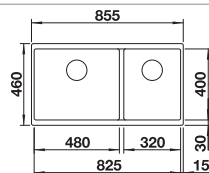

Note: Please order waste connections for combinations of two individual bowls separately.

Scope of supply	InFino drain system without remote control
waste kit with space-saving pipe, waste connection, 2 x 3 1/2" InFino basket strainer, fixing kit	waste kit with space-saving pipe, 3 1/2" InFino basket strainer, fixing kit