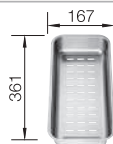

Multifunctional colander

223077