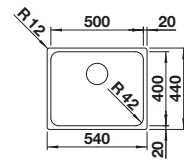

Note: Please order drain connections for combinations of two individual bowls separately.

Scope of supply			InFino drain system without remote control
	waste kit with space-saving pipe, 2 x 3 ½" InFino basket strainer, fixing kit	waste kit with space-saving pipe, 2 x 3 ½" InFino basket strainer, fixing kit	waste kit with space-saving pipe, 3 ½" InFino basket strainer, fixing kit

Suggested optional accessories

  280 424 Bamboo chopping board 239449	 460 425 Foldable Grid 238482	 365 425 Draining tray 513485

BLANCO UNIT with BLANCO SOLIS-U

  BLANCO CANDOR-S see page 341	 BLANCO FLEXON II 60/3 see page 386