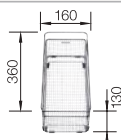

Multifunctional wire basket

223297