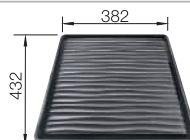

Please order drain connections for combinations of two individual bowls separately.

Suggested optional accessories

Multifunctional stainless steel colander
227692

Foldable Grid
238482

Drainer
230734

BLANCO UNIT with BLANCO ANDANO 180-IF