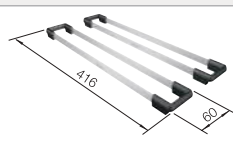

Suggested optional accessories

Wooden chopping board

223074

Lay-on drainer

223067

Top rails

235906

BLANCO UNIT with BLANCO ZEROX 500-IF Durinox