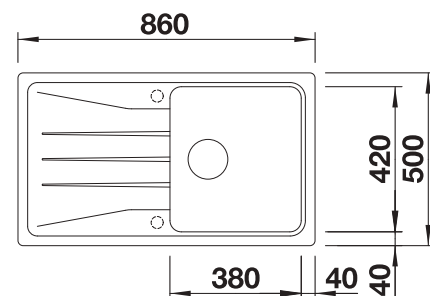

Technical Drawing

○ Pre-drilled holes for tapping or drilling
Bowl depth 190 mm

Suggested optional accessories

218313

217611

223297

BLANCO UNIT with BLANCO SONA 5 S

see page 330

see page 385