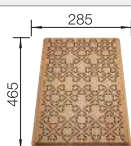

○ Pre-drilled holes for tapping or drilling
Bowl depth 200 mm

Suggested optional accessories

Chopping board in solid ash

237118

Chopping board in solid ash with
ornamental decor

237591

BLANCO UNIT with BLANCO FARON XL 6 S