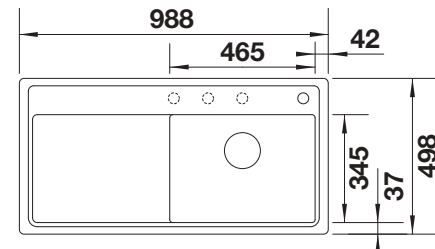

Technical Drawing

○ Pre-drilled holes for tapping or drilling
Bowl depth 190 mm

Suggested optional accessories

229411

223077

BLANCO UNIT with BLANCO ZENAR XL 6 S-F

see page 320

see page 382