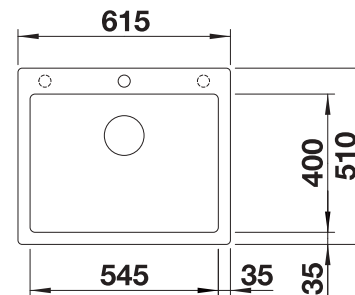

Technical Drawing

R15

waste kit with space-saving pipe, 3 1/2" InFino basket strainer

○ Pre-drilled holes for tapping or drilling

Bowl depth 220 mm

The optional ash compound chopping board can only be placed on the edge of the bowl if the diameter of the kitchen mixer tap is less than 48 mm.

Suggested optional accessories

230700

235906

238482

BLANCO UNIT with BLANCO PLEON 6

see page 336

see page 382