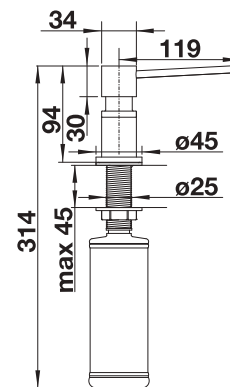

Technical Drawing

Please note: Additional hole (Ø 35 mm) required
Contains: 300 ml

Scope of supply