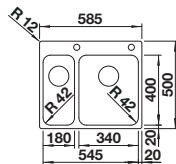

Scope of supply		InFino drain system with remote control
Note: Additional drill hole possible. The subsequent drill hole should be carried out by a specialist company.	waste kit with space-saving pipe, 2 x 3 1/2" InFino basket strainer with drain remote control (PushControl), fixing kit	waste kit with space-saving pipe, 3 1/2" InFino basket strainer with drain remote control (PushControl), fixing kit

Suggested optional accessories			BLANCO UNIT with BLANCO SOLIS-IF/A	
 Bamboo chopping board 239449	 Top rails 235906	 Draining tray 513485	 BLANCO CANDOR-S see page 341	 BLANCO FLEXON II 60/3 see page 386

Bowls stainless steel 600 mm