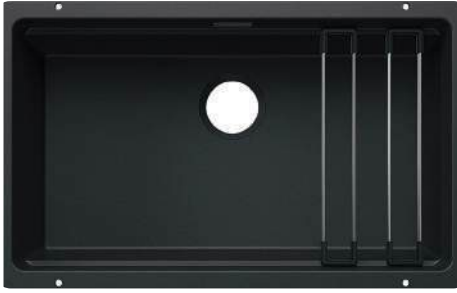

BLANCO ETAGON 700-U for Coloured Components

SILGRANIT

- Generous staggered bowl with added functionality
- Integrated step creates an additional functional level
- Clever system concept with versatile ETAGON rails
- High-quality features with the covered C-overflow and InFino drain system – elegantly integrated and easy-care
- For undermount installation, ideal in combination with high-quality worktops
- Maximum colour flexibility by choosing complementing waste fitting set in satin gold, black matt, satin dark steel or satin platinum metal finishes (to be ordered with separate article number)

NEW

reddot award 2017 winner

Bowls
SILGRANIT

800 mm

800 mm cabinet size

Undermount

Coloured Component Sets

InFino drain system without remote control

	black	527762
	anthracite	527765
	rock grey	527766
	volcano grey	527763
	white	527767
	soft white	527764
	tartufo	527769
	coffee	527768

	black matt	207422
	satin dark steel	207424
	satin gold	207423
	satin platinum	207425

Coloured Component Sets

InFino drain system with remote control

	black matt	207426
	satin dark steel	207429
	satin gold	207427
	satin platinum	207435

Scope of supply

2 x ETAGON rails

2 x ETAGON rails in stainless steel, fixing kit