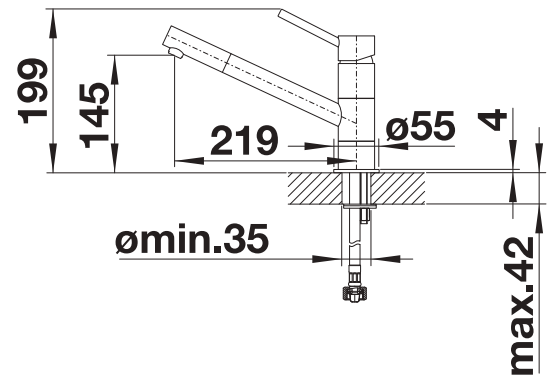

Technical Drawing

Flowrate 13.1 l/min at 3 bar pressure

Scope of supply

- 360° swivel spout for greater reach
- Ø 35 mm tap hole required
- With ceramic disk cartridge
- Flexible 350 mm connector pipes and 3/8" nut for particularly easy and secure installation
- Patented jet regulator for markedly reduced scaling
- Stabilisation plate to increase the stability of the tap when fitted in stainless steel sinks

Mixer taps

Suggested optional accessories

Dirt filter for corner valve

128434

Recommendation soap dispenser

BLANCO LATO Soap dispenser

see page 367