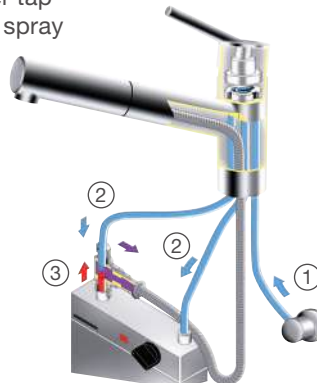

DailyClean+
Item-No. 526305

Mixer taps

Connection diagram

Kitchen mixer tap with solid spout

Kitchen mixer tap with pull-out spray

① Cold water connection

② Cold water

③ Warm water