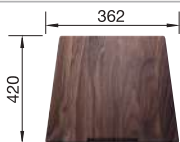

Bowl depth 190 mm

Note: Please order drain connections for combinations of two individual bowls separately.

Suggested optional accessories

Wooden chopping board

223074

Lay-on drainer

223067

Multifunctional wire basket