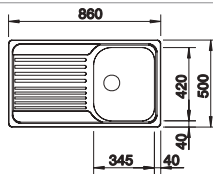

Scope of supply	Without drain remote control
waste kit with space-saving pipe, 3 ½" basket strainer, seal	

Stainless steel
sinks
450 mm