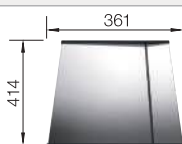

Bowl depth 175 mm

Bowls stainless steel

600 mm

Suggested optional accessories

Wooden chopping board

223074

Lay-on drainer

223067