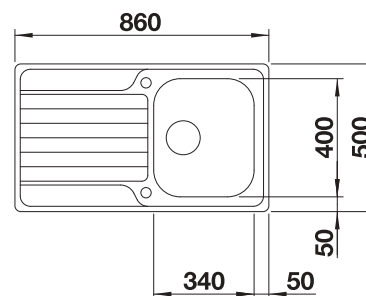

Technical Drawing

Bowl depth 195 mm

Stainless steel
sinks

450 mm

Suggested optional accessories

Solid beech chopping board

218313

Plastic chopping board in white