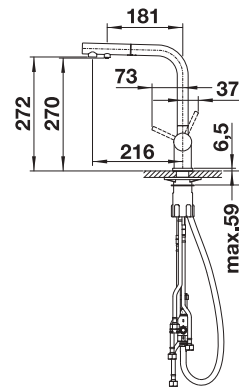

Technical Drawing

Flowrate 7.7 l/min at 3 bar pressure

Scope of supply

- Filter system not included.
- 180° swivel spout for greater reach
- Ø 35 mm tap hole required
- With ceramic disk cartridge
- Flexible connector pipes, 450 mm long and 3/8" nut for particularly easy and safe installation
- Patented jet regulator for markedly reduced scaling
- Stabilisation plate to increase the stability of the tap when fitted in stainless steel sinks
- With non-return valve and thus guaranteed against reflux in accordance with EN 1717
- Planned for LGA certificate
- Planned for DVGW certificate
- Flexible connector pipes, 500 mm long and 3/8" nut for particularly easy and safe installation

Suggested optional accessories

527453

511920

128434

Recommendation soap dispenser

see page 367