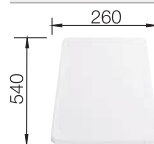

Plastic chopping board in white
For sinks and bowls with a width of 510 mm

210521

Plastic chopping board in white
For sinks and bowls with a width of 500 mm

217611

Solid beech chopping board
For sinks and bowls with a width of 500 mm