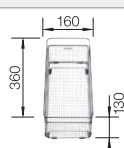

Multifunctional wire basket

223297