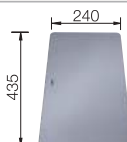

Silver-coloured safety glass cutting board

227697