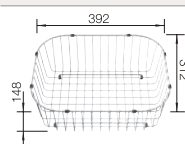

Technical Drawing

Bowl depth 165/165 mm

Stainless steel
sinks

800 mm

Suggested optional accessories

Crockery basket Stainless Steel

220573

BLANCO UNIT with BLANCO LANTOS 8 S-IF Compact