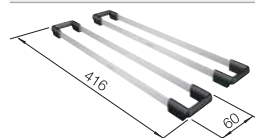

Recommended for BLANCO SUBLINE and PLEON SILGRANIT and also for ANDANO, SUPRA, CLARON and ZEROX

235906