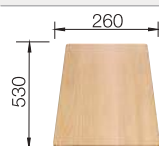

Scope of supply

waste kit with space-saving pipe, 3 ½" basket strainer

Technical Drawing

Bowl depth 158 mm

Suggested optional accessories

Solid beech chopping board

218313

Plastic chopping board in white