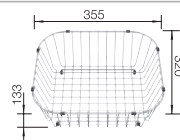

Crockery basket
514238