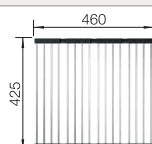

Bowl depth 190 mm

Note: Please order drain connections for combinations of two individual bowls separately.

Suggested optional accessories

Wooden chopping board

223074

Lay-on drainer

223067

Foldable Grid