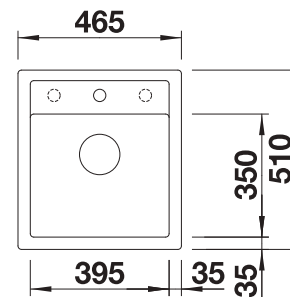

Technical Drawing

R10

○ Pre-drilled holes for tapping or drilling
Bowl depth 190 mm

Suggested optional accessories

232817

235866

514238

BLANCO UNIT with BLANCO DALAGO 45

see page 323

see page 385