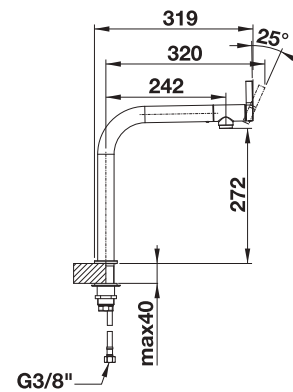

Technical Drawing

Flowrate 9.1 l/min at 3 bar pressure

Scope of supply

- 200° swivel spout for greater reach
- Ø 35 mm tap hole required
- With ceramic disk cartridge
- Flexible connector pipes, 450 mm long and 3/8" nut for particularly easy installation
- Patented jet regulator for markedly reduced scaling
- Stabilisation plate to increase the stability of the tap when fitted in stainless steel sinks
- LGA approved
- DVGW approved

Suggested optional accessories

Dirt filter for corner valve

128434

Recommendation soap dispenser

BLANCO PIONA Soap dispenser

see page 366