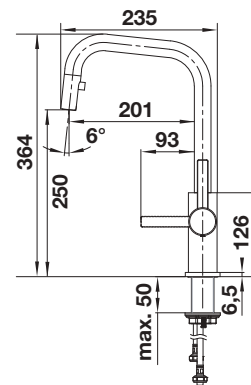

Technical Drawing

Flowrate 8.96 l/min at 3 bar pressure