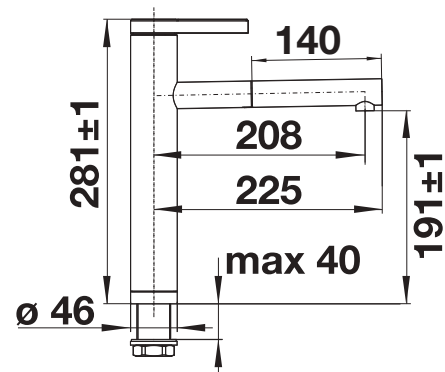

Technical Drawing

Flowrate 11.5 l/min at 3 bar pressure

Scope of supply

- Spout can be swivelled by 130°
- Ø 35 mm tap hole required
- With ceramic disk cartridge
- Metal-sheathed spray hose
- Flexible connection pipes with a length of 450 mm and 3/8" nut for particularly easy and secure installation
- Patented jet regulator for markedly reduced scaling
- Stabilisation plate to increase the stability of the tap when fitted in stainless steel sinks
- With non-return valve and thus guaranteed against reflux in accordance with EN 1717
- LGA approved
- DVGW approved

Suggested optional accessories

Dirt filter for corner valve

128434

Spray hose guide for kitchen mixer taps

511920

Recommendation soap dispenser

BLANCO PIONA Soap dispenser

see page 366

Recommendation pop-up

Pop-up control

see page 418