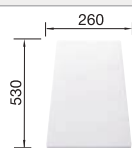

Technical Drawing

R8

○ Pre-drilled holes for tapping or drilling
Bowl depth 190/145 mm

Suggested optional accessories

Solid beech chopping board

218313

Plastic chopping board in white

217611