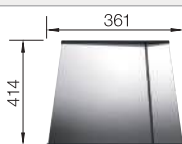

Bowl depth 190 mm

Note: Please order drain connections for combinations of two individual bowls separately.

Suggested optional accessories

Wooden chopping board

223074

Lay-on drainer

223067

Foldable Grid