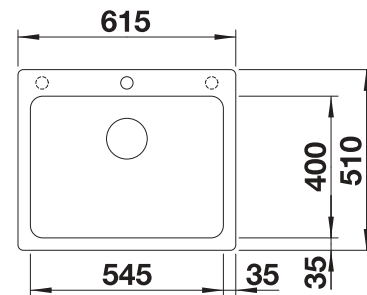

Technical Drawing

R35

○ Pre-drilled holes for tapping or drilling
Bowl depth 200 mm

Suggested optional accessories

Top rails

235906

Solid beech chopping board

225362

Plastic chopping board in white

210521

BLANCO UNIT with BLANCO NAYA 6

BLANCO CARENA-S Vario

see page 330

BLANCO BOTTON Pro 60/3
Manual

see page 391