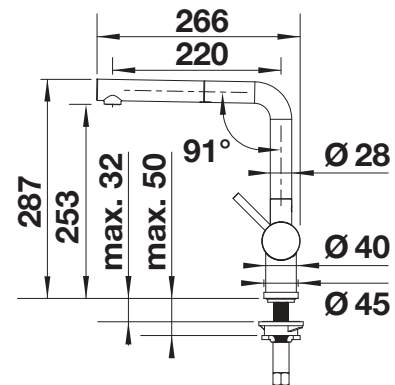

Technical Drawing

Flowrate 10.5 l/min at 3 bar pressure

Scope of supply

- Single-lever mixer tap
- 140° swivel spout for greater reach
- Ø 35 mm tap hole required
- With ceramic disk cartridge
- Metal-sheathed spray hose
- Flexible connector pipes, 450 mm long and 3/8" nut for particularly easy installation
- Patented jet regulator for markedly reduced scaling
- Stabilisation plate to increase the stability of the tap when fitted in stainless steel sinks
- With non-return valve and thus guaranteed against reflux in accordance with EN 1717
- LGA approved
- DVGW approved

Suggested optional accessories

Dirt filter for corner valve

128434

Jet regulator set for high-pressure mixer taps

521746

Spray hose guide for kitchen mixer taps

511920

Recommendation soap dispenser

BLANCO LATO Soap dispenser

see page 367