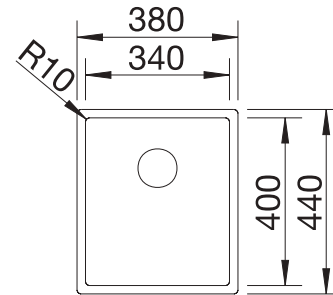

Bowl depth 190 mm

Note: Please order drain connections for combinations of two individual bowls separately.

Bowls
stainless steel

400 mm

Suggested optional accessories

225333

219649

223067

BLANCO UNIT with BLANCO CLARON 340-U

see page 302

see page 393