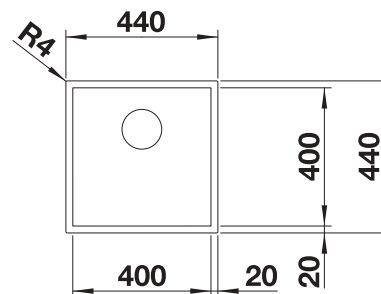

Bowl depth 175 mm

Note: Please order drain connections for combinations of two individual bowls separately.

Suggested optional accessories

Glass cutting board

225333

Lay-on drainer

223067

Foldable Grid