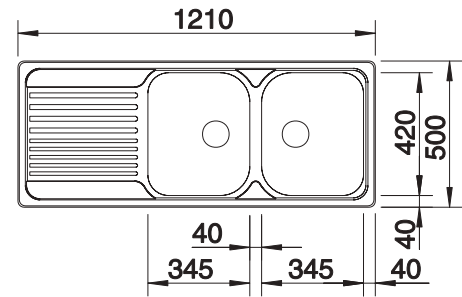

Technical Drawing

Bowl depth 165/165 mm

Stainless steel
sinks

800 mm

Suggested optional accessories

Solid beech chopping board

218313

Plastic chopping board in white

217611

Crockery basket Stainless Steel

220573

BLANCO UNIT with BLANCO TIPO 8 S

BLANCO DARAS-S

see page 356

BLANCO FLEXON II Low 80/3

see page 389