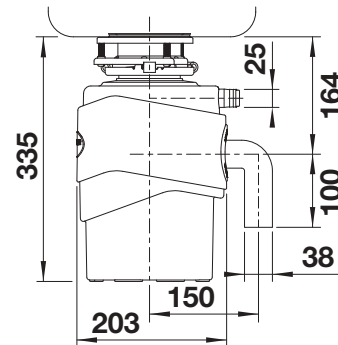

Technical Drawing

3 1/2" sink outlet required, Product weight: 10.2 kg, Non-detachable 90 cm power cord, Reset-button on bottom of the FWD (note accessibility)

Scope of supply

- Removable baffle
- Plug and strainer to close drain
- Air switch with cover in chrome and PVD steel
- L-pipe with dishwasher or overflow connection
- Overflow connection for BLANCO sinks
- Wrench for mounting and free blockage

Suggested optional accessories

526769

526770

526772