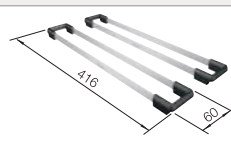

Top rails

235906