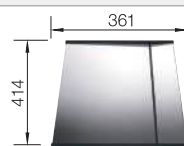

Bowls
stainless steel

450 mm

Suggested optional accessories

Wooden chopping board

223074

Colander stainless steel

219649

Lay-on drainer