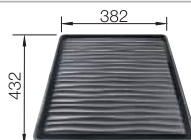

Drainer

230734