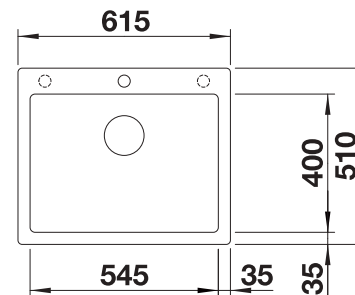

○ Pre-drilled holes for tapping or drilling

Bowl depth 220 mm

The optional ash compound chopping board can only be placed on the edge of the bowl if the diameter of the kitchen mixer tap is less than 48 mm.

Note: Drainage components must be ordered separately.

Suggested optional accessories

Ash compound chopping board

230700

Top rails

235906

Foldable Grid

238482

BLANCO UNIT with BLANCO PLEON 6 for Coloured Components

BLANCO ALTA-S II

see page 322

BLANCO SELECT II 60/3

see page 382