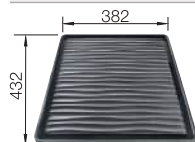

Lay-on wave drainers

- Attractive drainer with wave-look design
- High level of functionality resulting from the draining effect and the safe support for dishes
- Complements undermount bowls and bowls with the IF low-profile rim

Drainer, quality plastic black-grey for undermount sink

230734