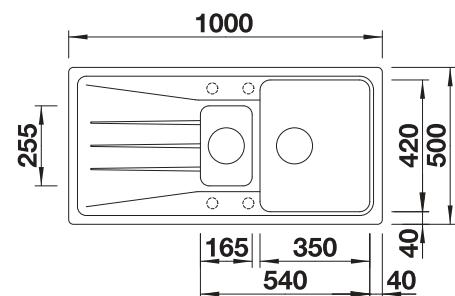

Technical Drawing

○ Pre-drilled holes for tapping or drilling
Bowl depth 190/120 mm

Suggested optional accessories

218313

217611

231178

BLANCO UNIT with BLANCO SONA 6 S

see page 330

see page 390