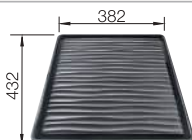

Technical Drawing

Bowl depth 205 mm

Suggested optional accessories

Crockery basket with plate stack

507829

Drainer

230734

BLANCO UNIT with BLANCO LEMIS 6-IF