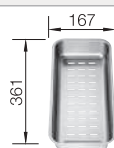

Multifunctional colander

223077