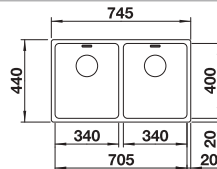

Note: Installing a kitchen mixer tap, drain remote control or soap dispenser in laminate worktops requires a flexible sealing tape.

Please order drain connections for combinations of two individual bowls separately.

Scope of supply		InFino drain system without remote control
	waste kit with space-saving pipe, 2 x 3 1/2" InFino basket strainer, fixing kit	waste kit with space-saving pipe, 3 1/2" InFino basket strainer, fixing kit