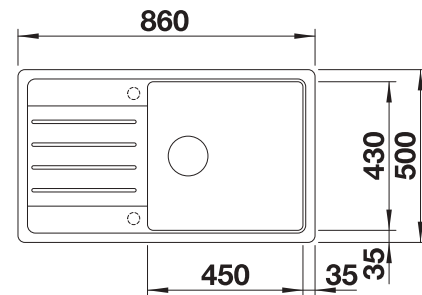

Technical Drawing

○ Pre-drilled holes for tapping or drilling
Bowl depth 190 mm

Suggested optional accessories

218313

217611

507829

BLANCO UNIT with BLANCO LEGRA XL 6 S

see page 350

see page 391