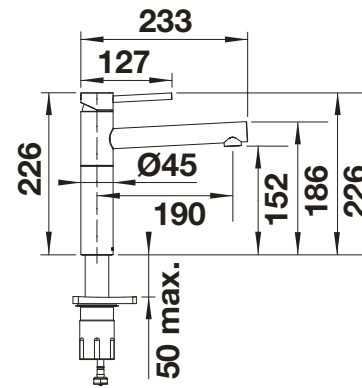

Technical Drawing

Flowrate 13.1 l/min at 3 bar pressure

Scope of supply

- 360° swivel spout for greater reach
- Ø 35 mm tap hole required
- With ceramic disk cartridge
- Easy and fast professional mixer tap installation with the BLANCOlock
- Flexible connection pipes, 700 mm long and 3/8" nut for particularly easy and safe installation
- Patented jet regulator for markedly reduced scaling
- Stabilising plate to increase the stability of the tap when fitted in stainless steel sinks
- LGA approved
- DVGW planned

Suggested optional accessories

Dirt filter for corner valve

128434

Recommendation soap dispenser

BLANCO LATO Soap dispenser

see page 367