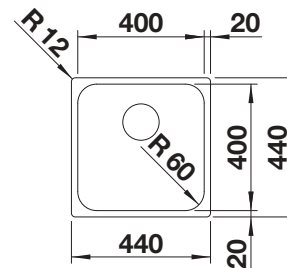

450 mm cabinet size

Flat rim IF

Scope of supply		526350
	brushed finish	w/o drain remote control

Scope of supply

waste kit with space-saving pipe, 3 1/2" basket strainer, fixing kit

Technical Drawing

Bowl depth 175 mm