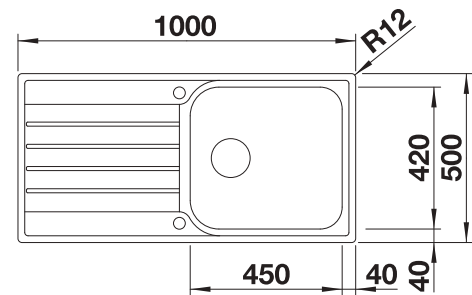

Technical Drawing

Bowl depth 160 mm

Stainless steel
sinks
600 mm

Suggested optional accessories

  260 530 Solid beech chopping board 218313	 260 530 Plastic chopping board in white 217611	 392 312 148 Crockery basket Stainless Steel 220573

BLANCO UNIT with BLANCO LIVIT XL 6 S

  BLANCO KANO-S see page 347	 BLANCO SELECT II 60/2 see page 382