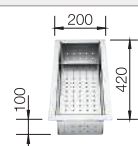

waste kit with space saving pipe, 3 1/2" InFino basket strainer with drain remote control (PushControl), fixing kit

Bowl depth 190 mm

450 mm

Suggested optional accessories

Wooden chopping board

223074

Colander stainless steel