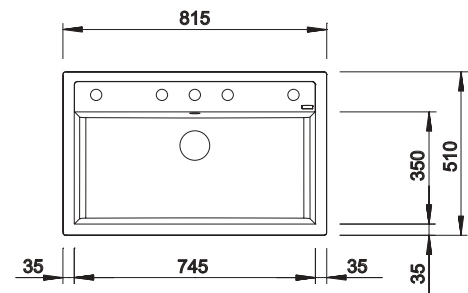

Technical Drawing

R10

○ Pre-drilled holes for tapping or drilling
Bowl depth 190 mm

Suggested optional accessories

232817

235866

507829

BLANCO UNIT with BLANCO DALAGO 8

see page 322

see page 393