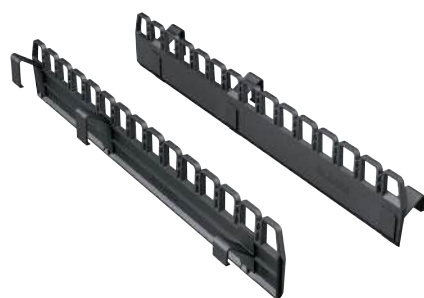

Accessories for BLANCO waste systems

BLANCO SELECT Clip

- Clip-on strips for safe and easy attachment of the waste bag
- Suitable for all BLANCO SELECT II and FLEXON II bin sizes from 15 litres and any waste bag size
- Solution for optimum capacity utilisation of the SELECT II and FLEXON II bins
- Design perfectly matched to BLANCO SELECT II and FLEXON II

521300