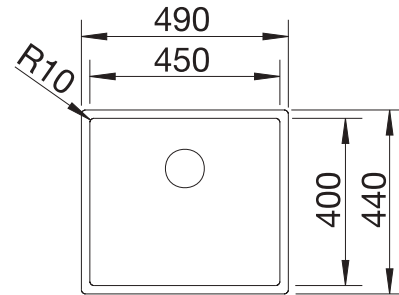

Bowl depth 190 mm

Note: Installing a kitchen mixer tap, drain remote control or soap dispenser in laminate worktops requires a flexible sealing tape.

Please order drain connections for combinations of two individual bowls separately.

Suggested optional accessories

223074

219649

223067

BLANCO UNIT with BLANCO CLARON 450-IF

see page 302

see page 385