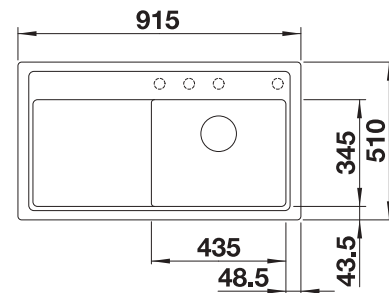

Technical Drawing

○ Pre-drilled holes for tapping or drilling
Bowl depth 190 mm

Suggested optional accessories

229421

224629

223077

BLANCO UNIT with BLANCO ZENAR 5 S

see page 321

see page 385