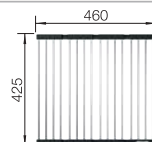

Bowl depth 185 mm

Suggested optional accessories

Wooden chopping board

223074

Lay-on drainer

223067

Foldable Grid

238482