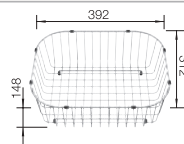

Crockery basket Stainless Steel

220573