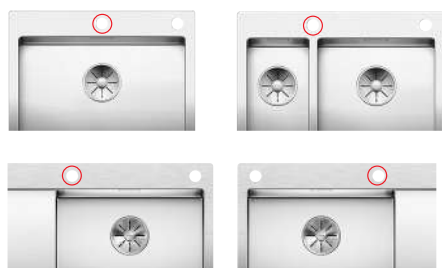

**Worktop thickness
on IF models and sinks**

BLANCO FLOW-IF
BLANCO CLARON-IF/A
BLANCO ZEROX-IF/A

IF models with an integrated tap ledge can only be used with worktops of 30 mm thickness or more.

**Taps mounted
on IF models with tap ledge**