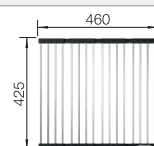

Foldable Grid

238482