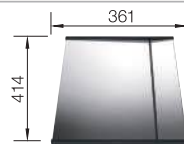

Suggested optional accessories

Wooden chopping board

223074

Colander stainless steel

219649

Lay-on drainer

223067

BLANCO UNIT with BLANCO CLARON 450-IF