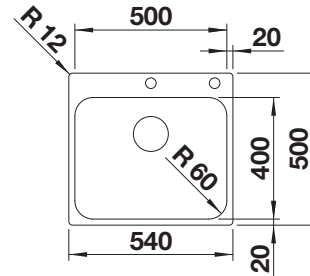

Technical Drawing

Bowl depth 175 mm

Note: Additional drill hole possible. The subsequent drill hole should be carried out by a specialist company.

Suggested optional accessories

Foldable Grid

238482

Crockery basket