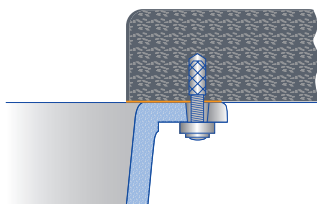

Ceramic: Undermount bowls