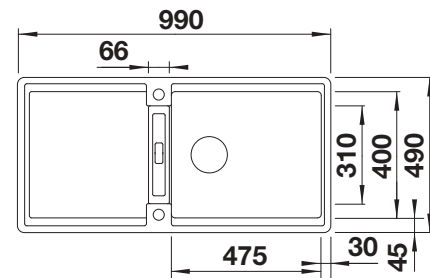

Bowl depth 200 mm

Suggested optional accessories

527644

NEW

234795

231693

BLANCO UNIT with BLANCO ADIRA XL 6 S-F

see page 322

see page 381