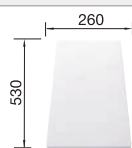

Solid beech chopping board

218313

Plastic chopping board in white

217611

CapFlow

517666

BLANCO UNIT with BLANCO SONA 45 S

BLANCO CARENA-S Vario