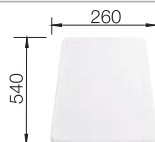

225362

Floating grid

234795

Plastic chopping board in white

210521

BLANCO UNIT with BLANCO NAYA 45

BLANCO CARENA-S Vario

see page 330