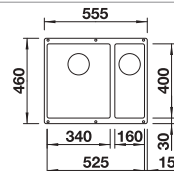

Note: Please order drain connections for combinations of two individual bowls separately.

Scope of supply	InFino drain system without remote control
waste kit with space-saving pipe, waste connection, 2 x 3 1/2" InFino basket strainer, fixing kit	waste kit with space-saving pipe, waste connection, 2 x 3 1/2" InFino basket strainer, fixing kit
	waste kit with space-saving pipe, 3 1/2" InFino basket strainer, fixing kit