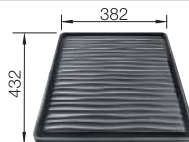

Drainer

230734