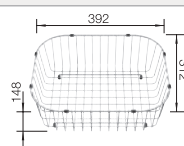

Bowl depth 160/160 mm

Stainless steel
sinks

800 mm

Suggested optional accessories

Solid beech chopping board

218313

Plastic chopping board in white

217611