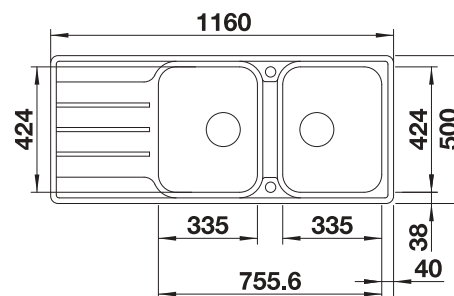

Technical Drawing

Bowl depth 205/205 mm

Stainless steel
sinks

800 mm

Suggested optional accessories

Crockery basket with plate stack

507829

BLANCO UNIT with BLANCO LEMIS 8 S-IF

BLANCO KANO-S

see page 347

BLANCO FLEXON II Low 80/3

see page 389