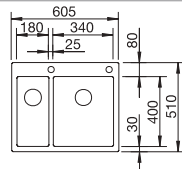

Scope of supply			InFino drain system with remote control
	waste kit with space saving pipe, waste connection, 2 x 3 1/2" InFino basket strainer with drain remote control (PushControl) for the main bowl, fixing kit	waste kit with space saving pipe, 3 1/2" InFino basket strainer with drain remote control (PushControl), fixing kit	waste kit with space saving pipe, 3 1/2" InFino basket strainer with drain remote control (PushControl), fixing kit

Suggested optional accessories			BLANCO UNIT with BLANCO CLARON-IF/A	
 Glass cutting board 225333	 Colander stainless steel 219649	 Foldable Grid 238482	 BLANCO drink.filter EVOL-S Pro see page 302	 BLANCO SOLON-IF see page 393