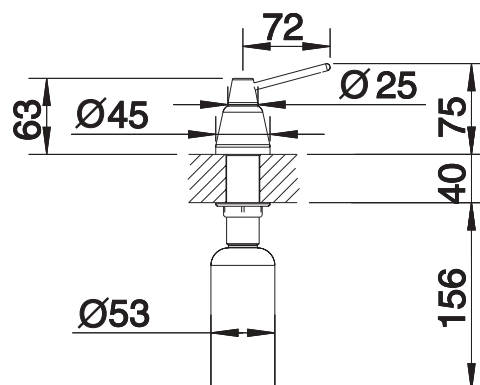

Technical Drawing

Please note: Ø 35 mm tap hole required
bottle content: 250 ml