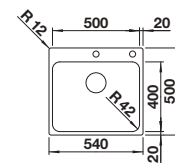

Scope of supply		InFino drain system with remote control
Note: Additional drill hole possible. The subsequent drill hole should be carried out by a specialist company.	waste kit with space-saving pipe, 2 x 3 1/2" InFino basket strainer with drain remote control (PushControl), fixing kit	waste kit with space-saving pipe, 3 1/2" InFino basket strainer with drain remote control (PushControl), fixing kit

Suggested optional accessories			BLANCO UNIT with BLANCO SOLIS-IF/A	
 Bamboo chopping board 239449	 Top rails 235906	 Draining tray 513485	 BLANCO CANDOR-S see page 341	 BLANCO FLEXON II 60/3 see page 386

Bowls stainless steel 600 mm