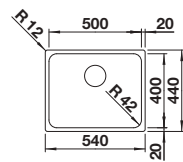

Note: Installing a kitchen mixer tap, drain remote control or soap dispenser in laminate worktops requires a flexible sealing tape.

Please order drain connections for combinations of two individual bowls separately.

Scope of supply			InFino drain system without remote control
	waste kit with space-saving pipe, 2 x 3 ½" InFino basket strainer, fixing kit	waste kit with space-saving pipe, 2 x 3 ½" InFino basket strainer, fixing kit	waste kit with space-saving pipe, 3 ½" InFino basket strainer, fixing kit

Suggested optional accessories

 Bamboo chopping board 239449	 Foldable Grid 238482	 Draining tray 513485

BLANCO UNIT with BLANCO SOLIS-IF

 BLANCO CANDOR-S see page 341	 BLANCO FLEXON II 60/3 see page 386