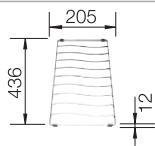

Technical Drawing

R10

Drainer grid

stainless steel drainer grid, waste kit with space-saving pipe, 3 1/2" InFino basket strainer with drain remote control (rotary switch)

or

stainless steel drainer grid, waste kit with space-saving pipe, 3 1/2" InFino basket strainer