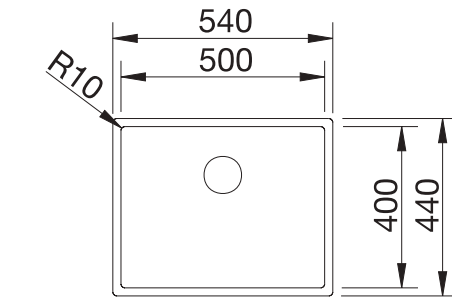

Bowl depth 190 mm

Bowl's stainless steel

600 mm

Suggested optional accessories

223074

223067

238482

BLANCO UNIT with BLANCO CLARON 500-U Dark Steel Edition

see page 322

see page 381