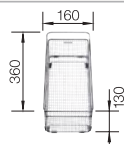

Multifunctional wire basket
223297