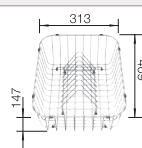

Solid beech chopping board

218313

Plastic chopping board in white

217611

Crockery basket with plate stack

507829

BLANCO UNIT with BLANCO LEGRA XL 6 S

BLANCO MIDA-S