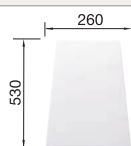

Plastic chopping board in white

217611