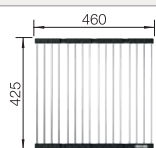

Technical Drawing

Bowl depth 175 mm

Note: Additional drill hole possible. The subsequent drill hole should be carried out by a specialist company.

Suggested optional accessories

Foldable Grid

238482

Crockery basket