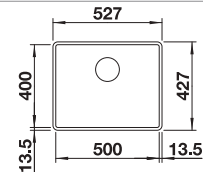

cabinet size mm	600	600
BLANCO SUBLINE-F	340/160-F	500-F
Flushmount installation 		
Flush undermounted installation 		
	Main bowl left	
 black	525984	525994
 anthracite	523568	523532
 rock grey	523569	523533
 volcano grey	527344	527352
 white	523571	523535
 soft white	527161	527169
 coffee	523573	523537
Bowl depth	190/130 mm	190 mm