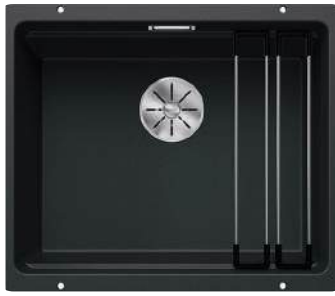

BLANCO ETAGON 500-U

SILGRANIT

- Generous staggered bowl with added functionality
- Integrated step creates an additional functional level
- Clever system concept with versatile ETAGON rails
- High-quality features with the covered C-overflow and InFino drain system – elegantly integrated and easy-care
- For undermount installation, ideal in combination with high-quality worktops

Bowls
SILGRANIT
600 mm

600 mm
cabinet size

Undermount

		Scope of supply	
	black	w/o drain remote control, with accessories	525887
	anthracite	w/o drain remote control, with accessories	522227
	rock grey	w/o drain remote control, with accessories	522228
	volcano grey	w/o drain remote control, with accessories	527258
	white	w/o drain remote control, with accessories	522231
	soft white	w/o drain remote control, with accessories	527075
	tartufo	w/o drain remote control, with accessories	522234
	coffee	w/o drain remote control, with accessories	522236

Scope of supply

InFino drain system
without remote control

Technical Drawing

R20

2 x ETAGON rails

2 x ETAGON rails in stainless steel, waste kit with space-saving pipe, 3 1/2" InFino basket strainer, fixing kit