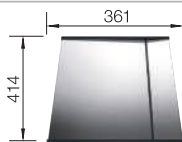

Bowl depth 190 mm

Note: Please order drain connections for combinations of two individual bowls separately.

Suggested optional accessories

Wooden chopping board

223074

Lay-on drainer

223067

Foldable Grid