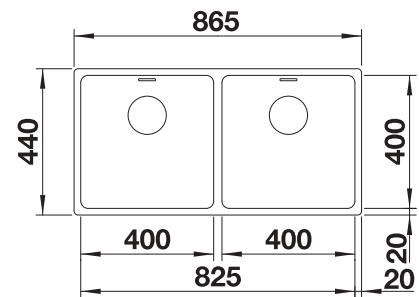

waste kit with space-saving pipe, 2 x 3 1/2" InFino basket strainer, fixing kit

Bowl depth 190/190 mm

Bowl's stainless steel

900 mm

Suggested optional accessories

Ash compound chopping board 230700	Multifunctional stainless steel colander 227692	Multifunctional wire basket 223297