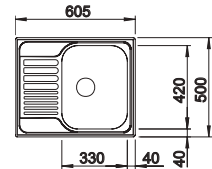

Scope of supply	Without drain remote control
waste kit with space-saving pipe, 3 ½" basket strainer, seal	

Stainless steel
sinks
450 mm