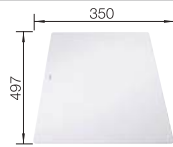

Glass cutting board white

ash compound bridging chopping board, waste kit with space-saving pipe, 3 1/2" InFino basket strainer with drain remote control (rotary switch)

or

glass cutting board, waste kit with space-saving pipe, 3 1/2" InFino basket strainer with drain remote control (rotary switch)