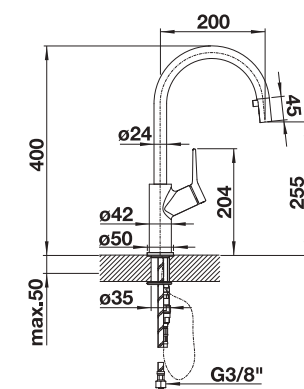

BLANCO CARENA-S

- Modern premium mixer tap
- Covert extendable spray
- High arched outlet for easy filling of pots and vases
- High positioned, ergonomic control lever

reddot award 2015
winner

Extendable spray

Metallic surface		
	chrome	520767

Scope of supply	
- 190° swivel spout for greater reach - Ø 35 mm tap hole required - With ceramic disk cartridge - Fabric-sheathed spray hose - Concealed spray hose with rearward guide pin - Flexible connector pipes, 450 mm long and 3/8" nut for particularly easy installation - Patented jet regulator for markedly reduced scaling	- Stabilisation plate to increase the stability of the tap when fitted in stainless steel sinks - With non-return valve and thus guaranteed against reflux in accordance with EN 1717 - LGA approved - DVGW approved

Technical Drawing

Flowrate 9.14 l/min at 3 bar pressure

BLANCO CARENA

- Modern premium mixer tap
- High arched outlet for easy filling of pots and vases
- High positioned, ergonomic control lever

Solid spout

Metallic surface		
	chrome	520766

Scope of supply	
- 360° swivel spout for greater reach - Ø 35 mm tap hole required - With ceramic disk cartridge - Flexible connector pipes, 450 mm long and 3/8" nut for particularly easy installation - Patented jet regulator for markedly reduced scaling	- Stabilisation plate to increase the stability of the tap when fitted in stainless steel sinks - LGA approved - DVGW approved