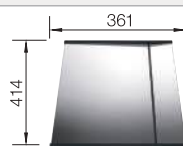

Lay-on drainer

223067