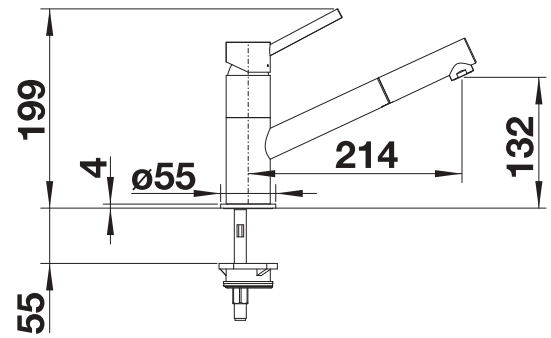

Technical Drawing

Flowrate 11.3 l/min at 3 bar pressure

Scope of supply

- Spout can be swivelled by 120°
- Nylon-sheathed spray hose
- Ø 35 mm tap hole required
- With ceramic disk cartridge
- Flexible 350 mm connector pipes and 3/8" nut for particularly easy and secure installation
- Patented jet regulator for markedly reduced scaling
- Stabilisation plate to increase the stability of the tap when fitted in stainless steel sinks
- With non-return valve and thus guaranteed against reflux in accordance with EN 1717

Suggested optional accessories

  Dirt filter for corner valve 128434	 Jet regulator set for high-pressure mixer taps 521746	 Spray hose guide for kitchen mixer taps 511920

Recommendation soap dispenser

BLANCO LATO Soap dispenser
see page 367