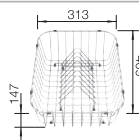

○ Pre-drilled holes for tapping or drilling
Bowl depth 190 mm

Suggested optional accessories

Multifunctional colander

227689

Multifunctional wire basket

223297

Crockery basket with plate stack

507829