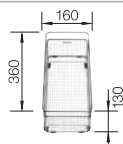

Multifunctional wire basket
223297