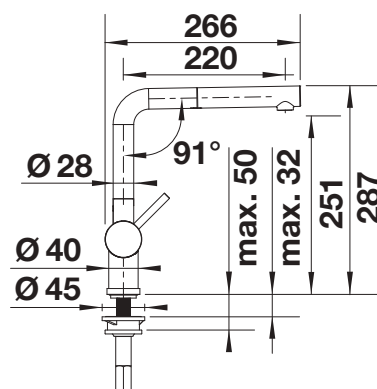

Technical Drawing

Flowrate 9.6 l/min at 3 bar pressure

Scope of supply

- Single-lever mixer tap
- 140° swivel spout for greater reach
- Ø 35 mm tap hole required
- With ceramic disk cartridge
- Metal-sheathed spray hose
- Flexible connector pipes, 450 mm long and 3/8" nut for particularly easy installation
- Patented jet regulator for markedly reduced scaling
- Stabilisation plate to increase the stability of the tap when fitted in stainless steel sinks
- With non-return valve and thus guaranteed against reflux in accordance with EN 1717
- LGA approved
- DVGW approved

Suggested optional accessories

Dirt filter for corner valve

128434

Jet regulator set for high-pressure mixer taps

521746

Spray hose guide for kitchen mixer taps

511920

Recommendation soap dispenser

BLANCO LATO Soap dispenser

see page 367