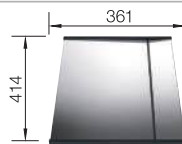

Lay-on drainer

223067