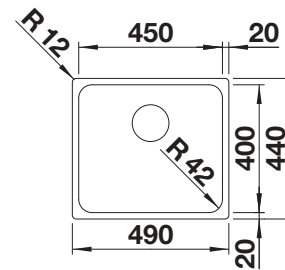

Bowl depth 185 mm

Note: Installing a kitchen mixer tap, drain remote control or soap dispenser in laminate worktops requires a flexible sealing tape.

Please order drain connections for combinations of two individual bowls separately.