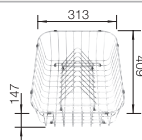

Technical Drawing

Bowl depth 205 mm

Stainless steel
sinks

600 mm

Suggested optional accessories

Crockery basket with plate stack

507829

BLANCO UNIT with BLANCO LEMIS XL 6 S-IF