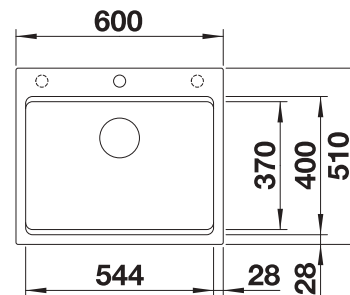

○ Pre-drilled holes for tapping or drilling

Bowl depth 220 mm

Note: Drainage components must be ordered separately.

Suggested optional accessories

Ash compound chopping board

230700

Drainer

230734

BLANCO UNIT with BLANCO ETAGON 6 for Coloured Components

BLANCO FONTAS-S II Filter

see page 327

BLANCO SELECT II XL 60/3

see page 382