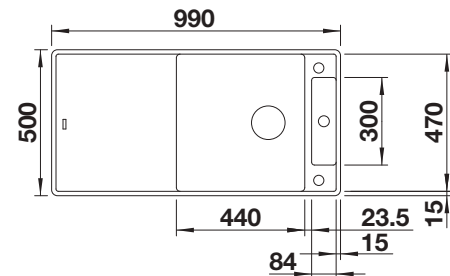

Bowl depth 190/45 mm

Suggested optional accessories

BLANCO UNIT with BLANCO AXIA III XL 6 S-F

see page 315

see page 381