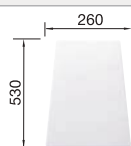

220573

Plastic chopping board in white

217611

BLANCO UNIT with BLANCO LIVIT II 6 S

BLANCO KANO-S

see page 347

BLANCO SINGOLO XL

see page 394