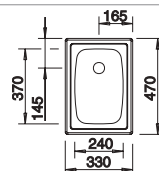

cabinet size mm	300
BLANCO TOP EE 3 x 4	
Installation from above 	
 natural finish	501067
Bowl depth	150 mm
Waste fitting	222458

Scope of supply	Without drain remote control
------------------------	-------------------------------------