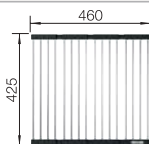

Foldable Grid
238482