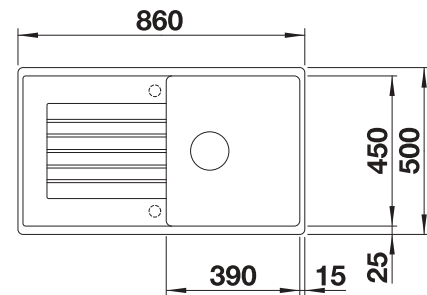

Technical Drawing

○ Pre-drilled holes for tapping or drilling
Bowl depth 190 mm

Suggested optional accessories

218313

217611

223297

BLANCO UNIT with BLANCO ZIA 5 S

see page 352

see page 385