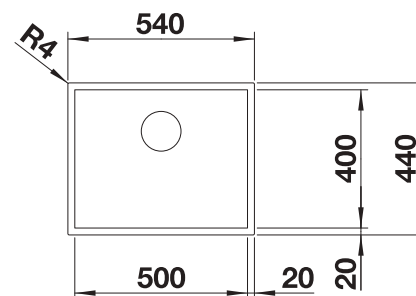

Bowl depth 175 mm

Bowls stainless steel

600 mm

Suggested optional accessories

223074

223067

238482

BLANCO UNIT with BLANCO ZEROX 500-U Dark Steel

see page 315

see page 393