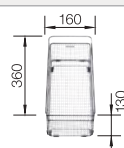

Solid beech chopping board

218313

Plastic chopping board in white

217611

Multifunctional wire basket

223297

BLANCO UNIT with BLANCO ZIA 8 S

BLANCO MIDA-S