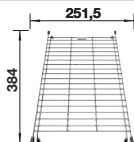

Bowl depth 200 mm

Suggested optional accessories

Sink Drainer 2-in-1

527644

NEW

Floating grid

234795

Crockery basket