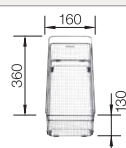

Multifunctional wire basket

223297