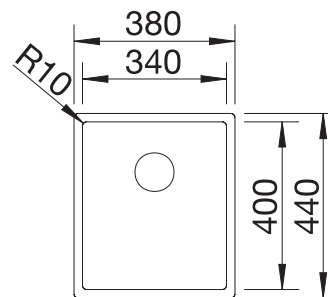

Bowl depth 190 mm

Note: Installing a kitchen mixer tap, drain remote control or soap dispenser in laminate worktops requires a flexible sealing tape.

Please order drain connections for combinations of two individual bowls separately.

Suggested optional accessories

223074

223067

238482

BLANCO UNIT with BLANCO CLARON 340-IF Durinox

see page 302

see page 393