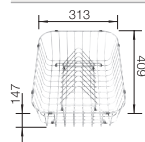

- Can be used in or next to the sink
- Comes with a practical plate stack
- Made of high-quality, easy-care stainless steel