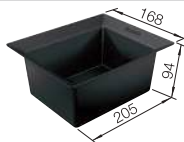

Universal box - to hang in the 8-l, 15-l or 19-l bin

229342