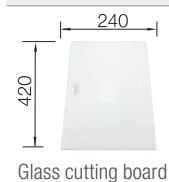

Suggested optional accessories

Glass cutting board
225333