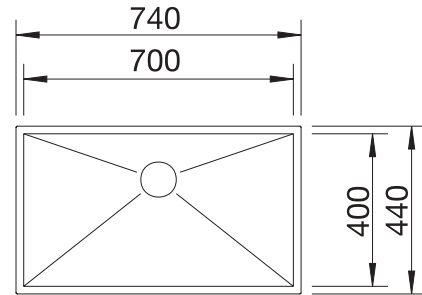

Technical Drawing

R0

waste kit with space saving pipe, 3 1/2" InFino basket strainer, fixing kit

Bowl depth 185 mm

Note: Please order drain connections for combinations of two individual bowls separately.

Suggested optional accessories

223074

219649

223067

BLANCO UNIT with BLANCO ZEROX 700-U

see page 315

see page 389