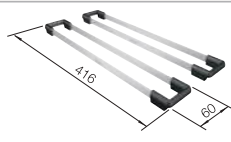

Top rails

235906