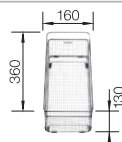

Multifunctional wire basket

223297