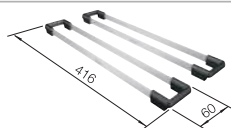

600 mm

Suggested optional accessories

Glass cutting board in velvety matt night blue
232846

Top rails
235906

BLANCO UNIT with BLANCO ANDANO XL 6 S-IF

BLANCO SONEA-S Flexo
see page 319

BLANCO SELECT II 60/4 Orga
see page 381