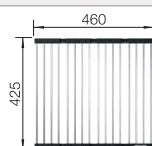

Suggested optional accessories

Wooden chopping board

223074

Lay-on drainer

223067

Foldable Grid

238482

BLANCO UNIT with BLANCO CLARON 400-IF Durinox