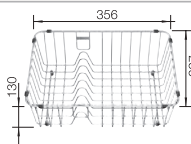

○ Pre-drilled holes for tapping or drilling
Bowl depth 200/135 mm

Suggested optional accessories

Floating grid

234795

Crockery basket

231693

BLANCO UNIT with BLANCO ADIRA 6 S-F

BLANCO ALTA-S II