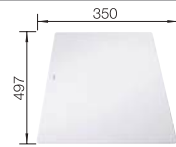

Glass cutting board white