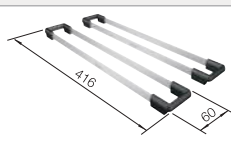

Top rails

235906