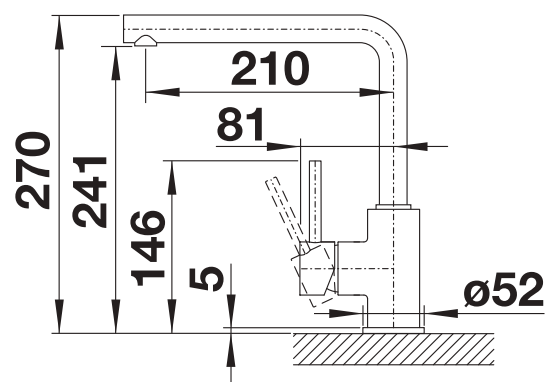

Technical Drawing

Flowrate 14.4 l/min at 3 bar pressure

Scope of supply

- Single-lever mixer tap
- Ceramic disk cartridge
- Flexible connector pipes, 350 mm long and 3/8" nut for particularly easy installation
- Nylon-sheathed spray hose
- Ø 35 mm tap hole required
- Stabilisation plate to increase the stability of the tap when fitted in stainless steel sinks
- LGA approved
- DVGW approved

Mixer taps

Suggested optional accessories

Dirt filter for corner valve

128434

Recommendation soap dispenser

BLANCO LATO Soap dispenser

see page 367