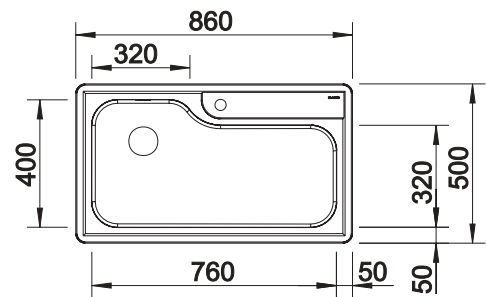

Technical Drawing

Bowl depth 210 mm

Suggested optional accessories

Chopping board

219891

Stainless steel colander

219770

Plate stack

220381

BLANCO UNIT with BLANCO PLENTA 9

BLANCO MIDA-S

see page 350

BLANCO SOLON-IF

see page 393