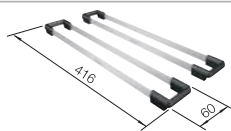

Note: Please order drain connections for combinations of two individual bowls separately.

Bowls
stainless steel

500 mm

Suggested optional accessories

Top rails

235906

Crockery basket

514238