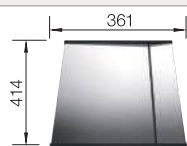

Suggested optional accessories

Wooden chopping board

223074

Lay-on drainer

223067

Foldable Grid

238482

BLANCO UNIT with BLANCO CLARON 340-IF Durinox