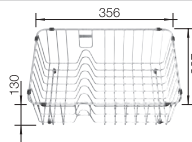

Bowl depth 200 mm

Suggested optional accessories

Sink Drainer 2-in-1

527644

NEW

Floating grid

234795

Crockery basket