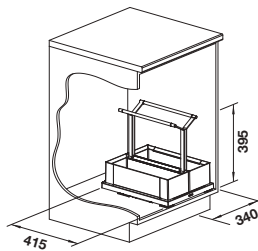

NEW

Hinged door

cabinet size	450	300
Item width mm	340	180
BLANCO Storage Caddy	40	20
		
	527668	527667
Number of containers	2 St.	1 St.

Scope of supply

Organisation system for floor-mounting behind hinged doors, 2 x portable caddy, base plate with soft-closing slides