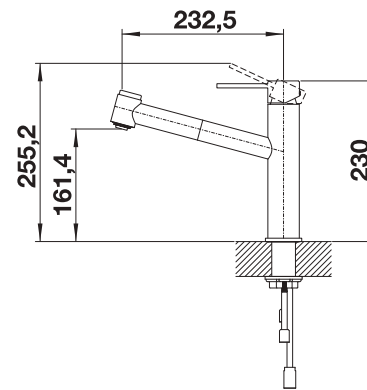

Pull-out dual spray

Extendable spray

Technical Drawing

Flowrate 8.3 l/min at 3 bar pressure

BLANCO AMBIS

- High-quality design in solid stainless steel, brushed finish
- Clear mixer tap design for modern kitchens
- Plenty of freedom of movement and easy to operate thanks to the high spout