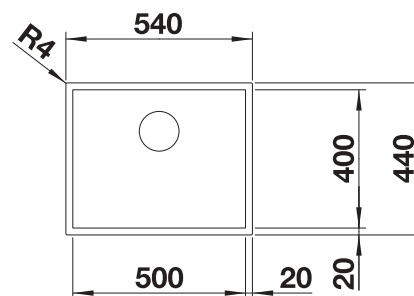

Bowl depth 175 mm

Note: Please order drain connections for combinations of two individual bowls separately.

Suggested optional accessories

225333

223067

223297

BLANCO UNIT with BLANCO ZEROX 500-U Durinox

see page 315

see page 393