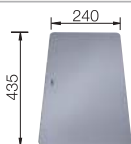

Suggested optional accessories

Silver-coloured safety glass cutting board
227697