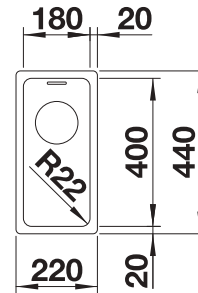

reddot design award
winner 2012

Bowls
stainless steel

300 mm
cabinet size

Undermount

Scope of supply			
	satin polish	w/o drain remote control, w/o accessories	522952

Scope of supply	InFino drain system without remote control	Technical Drawing
waste kit with space-saving pipe, 3 1/2" InFino basket strainer, fixing kit		

Bowl depth 130 mm

Note: Please order drain connections for combinations of two individual bowls separately.