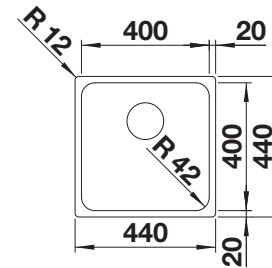

Bowl depth 185 mm

Note: Installing a kitchen mixer tap, drain remote control or soap dispenser in laminate worktops requires a flexible sealing tape.

Please order drain connections for combinations of two individual bowls separately.

Bowls stainless steel

450 mm