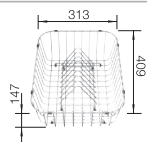

Crockery basket with plate stack

507829