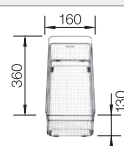

Bowl depth 190 mm

Suggested optional accessories

Wooden chopping board

223074

Lay-on drainer

223067

Multifunctional wire basket

223297