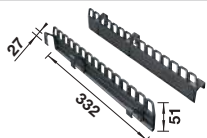

Suggested optional accessories

BLANCO SELECT Clip

521300

Universal box - to hang in the 8-l, 15-l or 19-l bin

229342

BLANCO MOVEX

519357

BLANCO BOTTON Pro