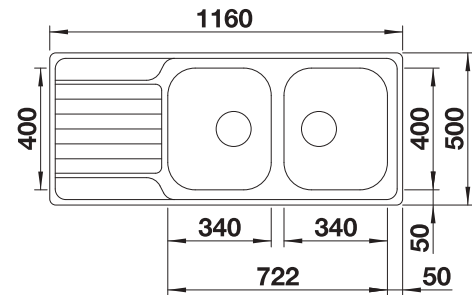

Bowl depth 195/195 mm

Stainless steel
sinks
800 mm

Suggested optional accessories

 260 530 Solid beech chopping board 218313	 260 530 Plastic chopping board in white 217611	 392 312 148 Crockery basket Stainless Steel 220573
---	--	---