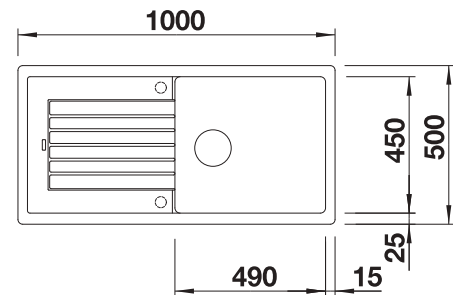

Technical Drawing

○ Pre-drilled holes for tapping or drilling
Bowl depth 190 mm

Suggested optional accessories

218313

217611

223297

BLANCO UNIT with BLANCO ZIA XL 6 S

see page 350

see page 382