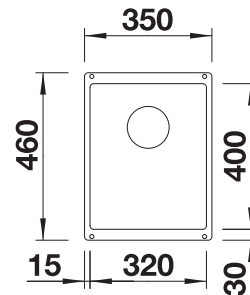

Scope of supply

InFino drain system
without remote control

Technical Drawing

R10

waste kit with space-saving pipe, 3 1/2" InFino basket strainer, fixing kit

Bowl depth 190 mm

Cut-out radius: 10 mm

Note: Please order waste connections for combinations of two individual bowls separately.