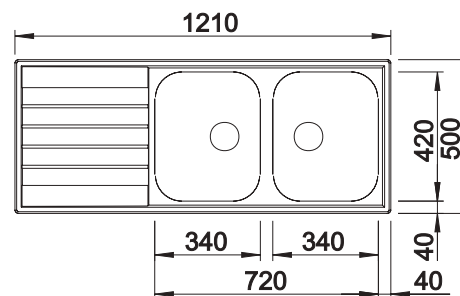

Bowl depth 160/160 mm

Stainless steel
sinks

800 mm

Suggested optional accessories

Solid beech chopping board

218313

Plastic chopping board in white

217611