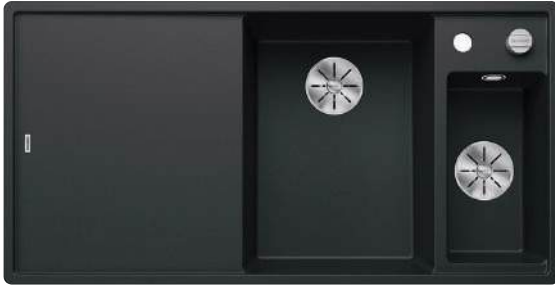

BLANCO AXIA III 6 S

SILGRANIT

- Smooth, ergonomic work flow along two axis
- Design that is notable for clear lines and the ultra-narrow, low-profile rim
- Tight radii for maximum utilisation of the surface and volume
- Movable chopping board for working directly into cooking dishes
- Multifunctional colander can also be freely positioned in the main bowl for easy food preparation
- High-quality features with drain remote control, covered C-overflow and InFino drain system – elegantly integrated and easy-care

600 mm
cabinet size

Installation from above

		Scope of supply	Bowl right	Bowl left
	black	incl. chopping board wood incl. cutting board glass	525851 525850	525849 525848
	anthracite	incl. chopping board wood incl. cutting board glass	523462 523472	524643 524653
	rock grey	incl. chopping board wood incl. cutting board glass	523463 523473	524644 524654
	volcano grey	incl. chopping board wood incl. cutting board glass	527229 527228	527227 527226
	white	incl. chopping board wood incl. cutting board glass	523466 523477	524647 524657
	soft white	incl. chopping board wood incl. cutting board glass	527046 527045	527044 527043
	tartufo	incl. chopping board wood incl. cutting board glass	523469 523480	524650 524660
	coffee	incl. chopping board wood incl. cutting board glass	523471 523482	524652 524662

SILGRANIT
Sinks

600 mm

Scope of supply

InFino drain system
with remote control

Technical Drawing

R13

ash compound bridging chopping board, multifunctional stainless steel colander, waste kit with space-saving pipe, 2 x 3 1/2" InFino basket strainer with drain remote control (rotary switch) for the main bowl or

glass cutting board, multifunctional stainless steel colander, waste kit with space-saving pipe, 2 x 3 1/2" InFino basket strainer with drain remote control (rotary switch) for the main bowl