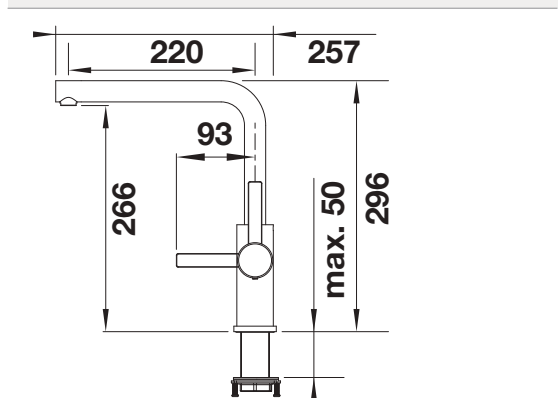

Technical Drawing

Flowrate 10.7 l/min at 3 bar pressure

Mixer taps