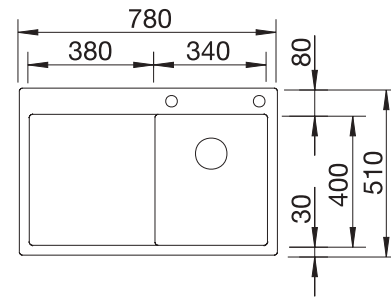

Bowl depth 190 mm

No additional drill holes may be made.

If using a soap dispenser, the drain remote control must be replaced by the soap dispenser and the InFino drain system with remote control replaced by an InFino manual drain system without remote control.

Stainless steel
sinks

400 mm

Suggested optional accessories

Glass cutting board	Colander stainless steel	Top rails
225333	219649	235906

BLANCO UNIT with BLANCO CLARON 4 S-IF

BLANCO LINEE	BLANCO SOLON-IF
see page 316	see page 393