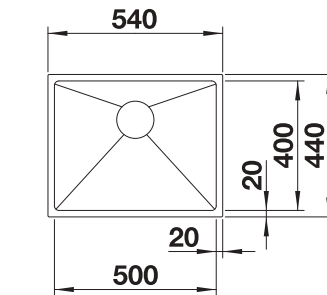

Bowl depth 200 mm

Bowls
stainless steel

600 mm

Suggested optional accessories BLANCO UNIT with BLANCO QUATRUS R15 500-IU

231693

230734

236268

see page 342

see page 390