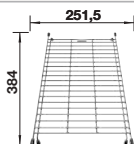

Floating grid

234795