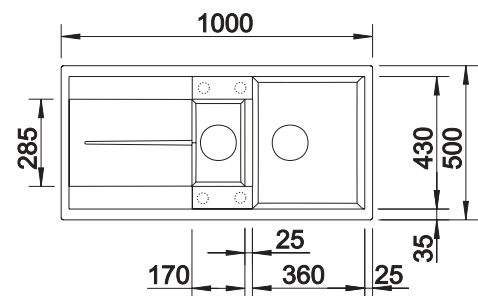

Technical Drawing

○ Pre-drilled holes for tapping or drilling
Bowl depth 190/145 mm

Suggested optional accessories

218313

217611

217796

BLANCO UNIT with BLANCO METRA 6 S

see page 336

see page 382