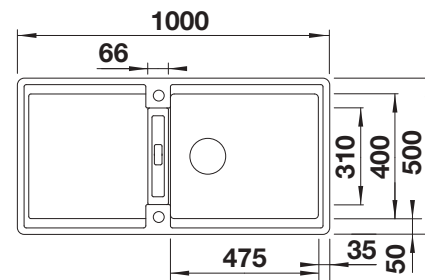

Bowl depth 200 mm

Suggested optional accessories

218313

217611

527644

NEW

BLANCO UNIT with BLANCO ADIRA XL 6 S

see page 322

see page 381