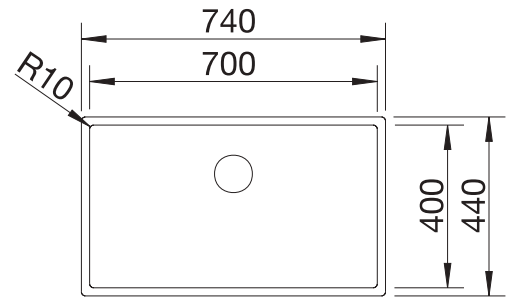

Technical Drawing

R10

waste kit with space saving pipe, 3 1/2" InFino basket strainer, fixing kit

Bowl depth 190 mm

Note: Installing a kitchen mixer tap, drain remote control or soap dispenser in laminate worktops requires a flexible sealing tape.

Please order drain connections for combinations of two individual bowls separately.

Suggested optional accessories

223074

219649

223067

BLANCO UNIT with BLANCO CLARON 700-IF

see page 302

see page 389