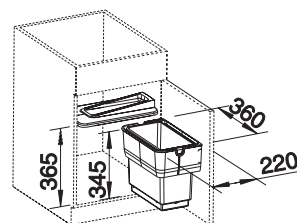

- Compact system for mounting directly on the cabinet door
- Large waste volume despite compact dimensions
- Conveniently opens with the cabinet door
- The bin can be easily removed by lifting upwards
- Highly stable thanks to the steel body
- Continuously adjustable; also suitable for panel doors
- Can be mounted on the left or right side

cabinet size mm	400	450
BLANCO SINGOLO	XL	
	526377	512880
Volume	20 l	14 l