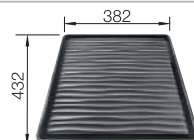

Bowl depth 185 mm

Note: Please order drain connections for combinations of two individual bowls separately.

Bowls stainless steel

450 mm

Suggested optional accessories

Bamboo chopping board
239449

Crockery basket
514238