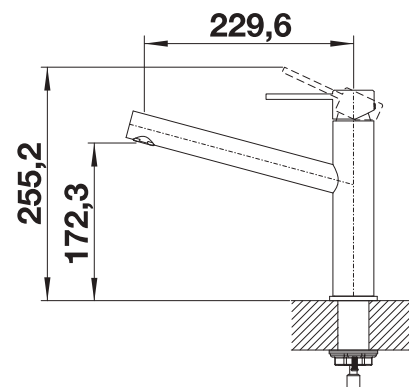

Technical Drawing

Flowrate 13.4 l/min at 3 bar pressure