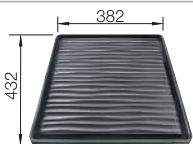

Bowls
stainless steel

300 mm

Suggested optional accessories

Drainer

230734

Foldable Grid

238482

BLANCO UNIT with BLANCO SOLIS 180-IF