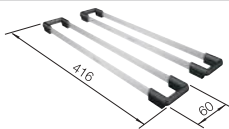

Note: Please order drain connections for combinations of two individual bowls separately.

Bowls
stainless steel

400 mm

Suggested optional accessories

Top rails

235906

Crockery basket

514238