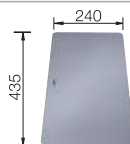

Silver-coloured safety glass cutting board

227697