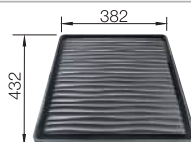

Drainer

230734