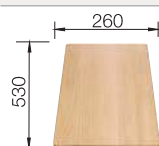

Bowl depth 160/160 mm

Stainless steel
sinks

800 mm

Suggested optional accessories

Solid beech chopping board

218313

Plastic chopping board in white

217611