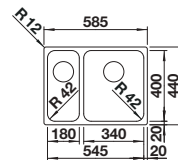

Note: Please order drain connections for combinations of two individual bowls separately.

Scope of supply			InFino drain system without remote control
	waste kit with space-saving pipe, 2 x 3 ½" InFino basket strainer, fixing kit	waste kit with space-saving pipe, 2 x 3 ½" InFino basket strainer, fixing kit	waste kit with space-saving pipe, 3 ½" InFino basket strainer, fixing kit

Suggested optional accessories

  280 424 Bamboo chopping board 239449	 460 425 Foldable Grid 238482	 365 425 Draining tray 513485

BLANCO UNIT with BLANCO SOLIS-U

  BLANCO CANDOR-S see page 341	 BLANCO FLEXON II 60/3 see page 386