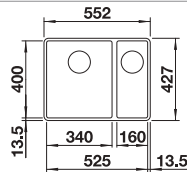

cabinet size mm	600	600
BLANCO SUBLINE-F	340/160-F	500-F
Flushmount installation 		
Flush undermounted installation 		
	Main bowl left	
 black	525984	525994
 anthracite	523568	523532
 rock grey	523569	523533
 volcano grey	527344	527352
 white	523571	523535
 soft white	527161	527169
 coffee	523573	523537
Bowl depth	190/130 mm	190 mm