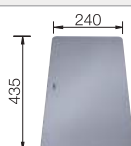

Silver-coloured safety glass cutting board

227697