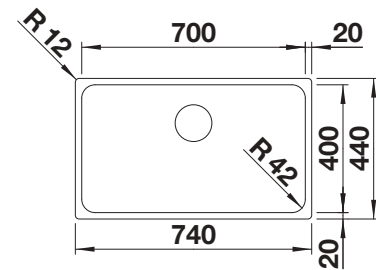

Bowl depth 185 mm

Note: Please order drain connections for combinations of two individual bowls separately.

Bowl's stainless steel

800 mm

Suggested optional accessories

BLANCO UNIT with BLANCO SOLIS 700-U