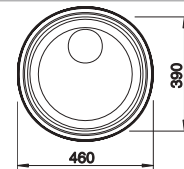

Undermount installation without overhang, required cut-out Ø 424 mm.

Scope of supply		Without drain remote control
	waste kit with space-saving pipe, 3 1/2" basket strainer	waste kit with space-saving pipe, 3 1/2" basket strainer, seal