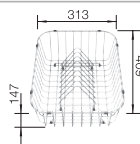

Crockery basket with plate stack

507829