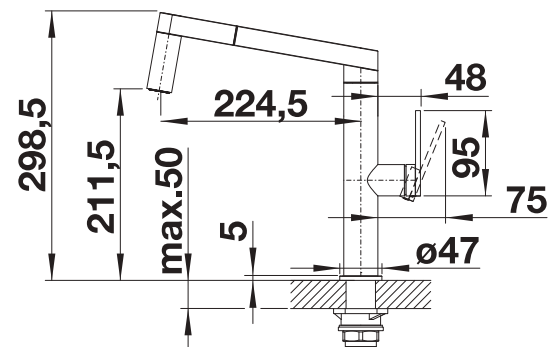

Technical Drawing

Flowrate 7.2 l/min at 3 bar pressure

Scope of supply

- 160° swivel spout for greater reach
- Ø 35 mm tap hole required
- With ceramic disk cartridge
- Metal-sheathed spray hose
- Flexible connection pipes with a length of 560 mm and 3/8" nut for particularly easy and secure installation
- Patented jet regulator for markedly reduced scaling
- Stabilising plate to increase the stability of the tap when fitted in stainless steel sinks
- With non-return valve and thus guaranteed against reflux in accordance with EN 1717
- LGA approved
- DVGW approved

Mixer taps

Suggested optional accessories

Dirt filter for corner valve

128434

Spray hose guide for kitchen mixer taps

511920

Recommendation soap dispenser

BLANCO PIONA Soap dispenser

see page 366