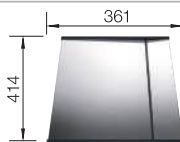

Bowl depth 185 mm

Suggested optional accessories

Wooden chopping board

223074

Lay-on drainer

223067

Foldable Grid

238482