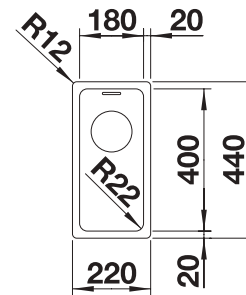

Bowl depth 130 mm

Note: Installing a kitchen mixer tap, drain remote control or soap dispenser in laminate worktops requires a flexible sealing tape.

Please order drain connections for combinations of two individual bowls separately.

Suggested optional accessories

BLANCO UNIT with BLANCO ANDANO 180-IF