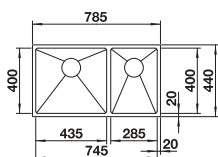

Scope of supply

Without drain remote control

waste kit is not included in the scope of supply

Planning Note:

Please order waste kit separately.

BLANCO QUATRUS R15-IU - production on demand, minimum order quantity to be checked with BLANCO.