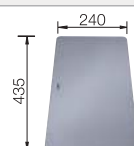

Silver-coloured safety glass cutting board

227697

BLANCO UNIT with BLANCO SUBLINE 340/160-U for Coloured Components