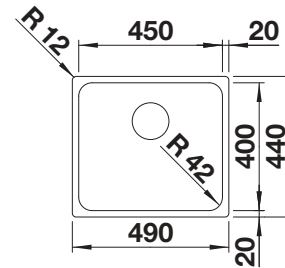

Bowl depth 185 mm

Note: Please order drain connections for combinations of two individual bowls separately.

Bowls
stainless steel

500 mm