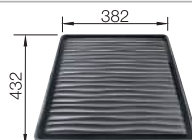

Note: Please order drain connections for combinations of two individual bowls separately.

Bowls
stainless steel

500 mm

Suggested optional accessories

Top rails

235906

Crockery basket

514238