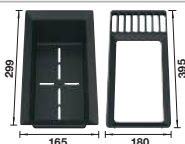

Suggested optional accessories

Sink Drainer 2-in-1

527644

NEW