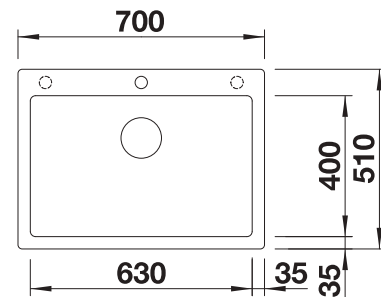

○ Pre-drilled holes for tapping or drilling

Bowl depth 220 mm

The optional ash compound chopping board can only be placed on the edge of the bowl if the diameter of the kitchen mixer tap is less than 48 mm.

Suggested optional accessories

Ash compound chopping board

230700

Top rails

235906

Corner caddy

235866

BLANCO UNIT with BLANCO PLEON 8

BLANCO LINUS-S

see page 336

BLANCO SOLON-IF

see page 393