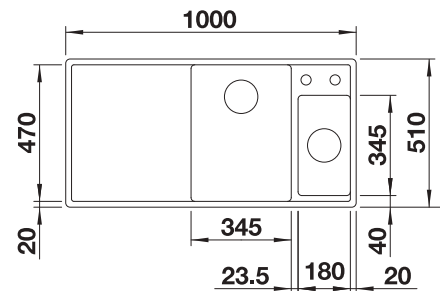

Bowl depth 190/145 mm

Suggested optional accessories

BLANCO UNIT with BLANCO AXIA III 6 S

see page 315

see page 381