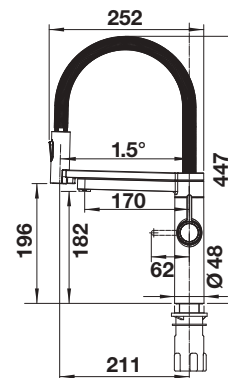

Technical Drawing

Flowrate 9.2 l/min at 3 bar pressure

Scope of supply

System

- High-end water filtering system by BWT, incl. filter head and multi-stage filter cartridge
- Control box with integrated display to show remaining filter capacity

Tap

- 360° swivel spout for mixed water
- Separate 180° swivel spout for refined water
- Ø 35 mm tap hole required
- With ceramic disk cartridge
- Various flexible connection hoses and connection bends for particularly easy and safe assembly
- Patented jet regulator for markedly reduced scaling
- Stabilising plate to increase the stability of the tap when fitted in stainless steel sinks

drink.systems

Suggested optional accessories

128434

Recommendation soap dispenser

see page 367

Waste management

see page 383