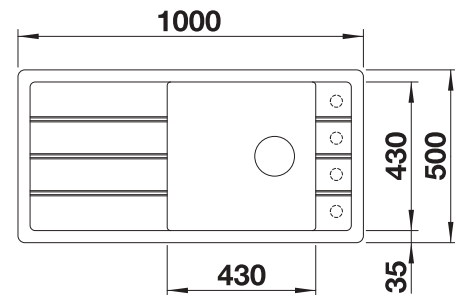

○ Pre-drilled holes for tapping or drilling
Bowl depth 200 mm

Suggested optional accessories

Chopping board in solid ash

237118

Chopping board in solid ash with
ornamental decor

237591

BLANCO UNIT with BLANCO FARON XL 6 S