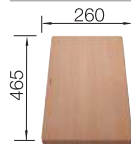

Solid beech chopping board
For sinks and bowls with a width of 435 mm

225685