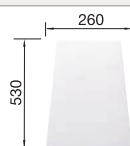

○ Pre-drilled holes for tapping or drilling

Bowl depth 190 mm

Suggested optional accessories

Solid beech chopping board

218313

Plastic chopping board in white

217611

Multifunctional colander