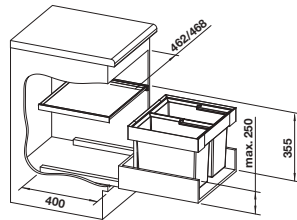

- Wide range of models for all standard sink cabinets with one drawer
- Diverse waste separation and storage options through flexible bin combinations
- High stability and clean through frame solution with hanging bins
- Simple installation without marking or pre-drilling
- The included pull-out system cover can be used as a practical storage area
- Modern design with high-quality aluminium
- All parts are easy to clean thanks to the generous and smooth surfaces
- Optional accessories enhance the system to create an individual solution

reddot award 2017 winner

cabinet size mm	500	500	450
BLANCO FLEXON II	50/3	50/2	45/2
	521470	521469	521468

Volume	35 l	38 l	32 l

Scope of supply

system for installation in drawers, system cover, 1 x 19 l and 2 x 8 l bin, 1 x bin lid 8 l

system for installation in drawers, system cover, 2 x 19 l bin

system for installation in drawers, system cover, 2 x 16 l bin

Installation note

- A base cabinet with cover and pull-out is required.
- Installation height 355 mm above the drawer base, installation height without system cover 325 mm above the drawer base, installation depth 400 mm.
- 450 mm drawer with full extension slides required.
- Maximum frame height 250 mm above the drawer base.
- Also suitable for installation in base cabinets with frame and panel doors with frames from 90 mm.
- When planning, please note the installation height of the waste management system, the height of the drawer base, the installation depth of the sink with the waste kit and the resulting minimum dimensions of the base cabinet.
- Minimum recommended plinth height for MOVEX installation: 100 mm.