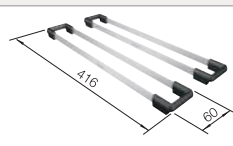

Top rails

235906