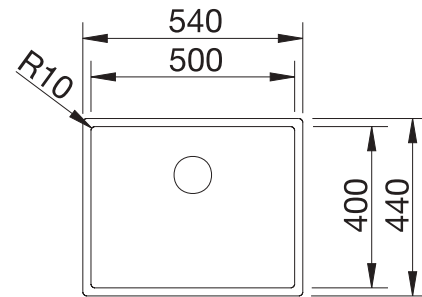

Bowl depth 190 mm

Note: Please order drain connections for combinations of two individual bowls separately.

Suggested optional accessories

Wooden chopping board

223074

Lay-on drainer

223067

Multifunctional wire basket