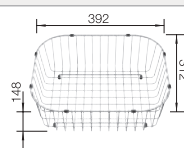

Crockery basket Stainless Steel

220573