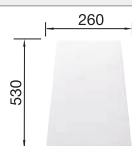

Solid beech chopping board

218313

Plastic chopping board in white

217611

BLANCO UNIT with BLANCO LEGRA 6 S

BLANCO MIDA-S

see page 350

BLANCO BOTTON Pro 60/3
Manual