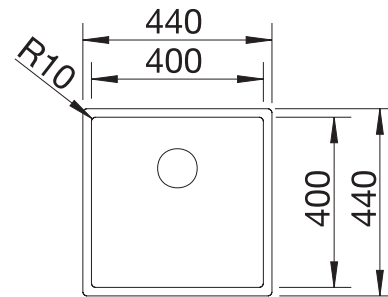

Bowl depth 190 mm

Note: Installing a kitchen mixer tap, drain remote control or soap dispenser in laminate worktops requires a flexible sealing tape.

Please order drain connections for combinations of two individual bowls separately.

Bowls
stainless steel

450 mm

Suggested optional accessories

223074

219649

223067

BLANCO UNIT with BLANCO CLARON 400-IF

see page 302

see page 385