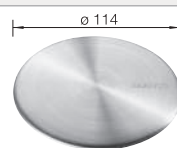

Solid beech chopping board

218313

Plastic chopping board in white

217611

CapFlow

517666

BLANCO UNIT with BLANCO SONA 45 S

BLANCO CARENA-S Vario