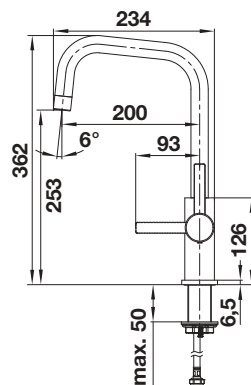

Technical Drawing

Flowrate 14.1 l/min at 3 bar pressure