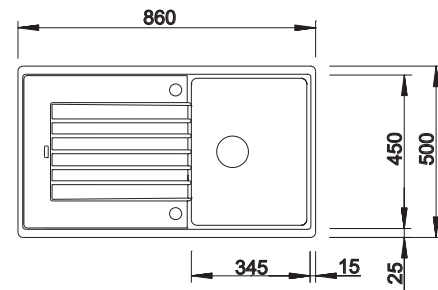

Technical Drawing

○ Pre-drilled holes for tapping or drilling
Bowl depth 190 mm

Suggested optional accessories

218313

217611

223297

BLANCO UNIT with BLANCO ZIA 45 SL

see page 352

see page 385