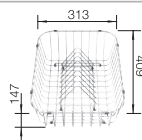

Technical Drawing

Bowl depth 205 mm

Stainless steel
sinks

450 mm

Suggested optional accessories

Crockery basket with plate stack

507829

BLANCO UNIT with BLANCO LEMIS 45 S-IF