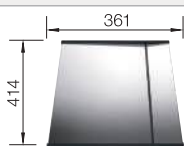

Bowl depth 175 mm

Note: Please order drain connections for combinations of two individual bowls separately.

Suggested optional accessories

Glass cutting board

225333

Lay-on drainer

223067

Multifunctional wire basket