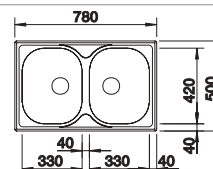

cabinet size mm	800	800
BLANCO TIPO 8		Compact
Installation from above 		
	reversible	reversible
 natural finish	511924	513459
Bowl depth	160/160 mm	170/170 mm

Scope of supply	Without drain remote control
waste kit with space-saving pipe, 2 x 3 1/2" basket strainer, seal	