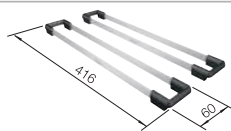

Top rails

235906