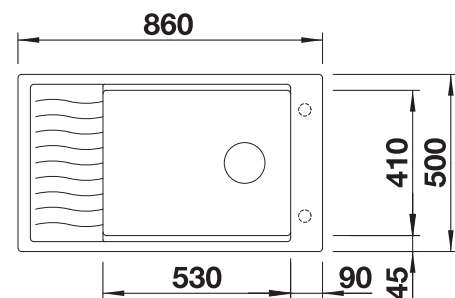

○ Pre-drilled holes for tapping or drilling

Bowl depth 190 mm

Suggested optional accessories

218313

217611

227689

BLANCO UNIT with BLANCO ELON XL 8 S

see page 330

see page 393