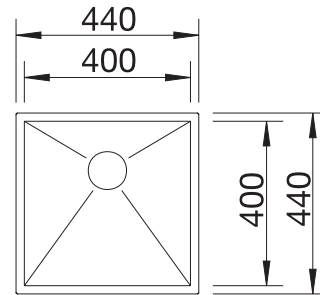

Bowl depth 175 mm

Note: Please order drain connections for combinations of two individual bowls separately.

Bowls
stainless steel

450 mm

Suggested optional accessories

 362 420	 200 100 420	 361 414
Wooden chopping board 223074	Colander stainless steel 219649	Lay-on drainer 223067

BLANCO UNIT with BLANCO ZEROX 400-U

see page 315

see page 385