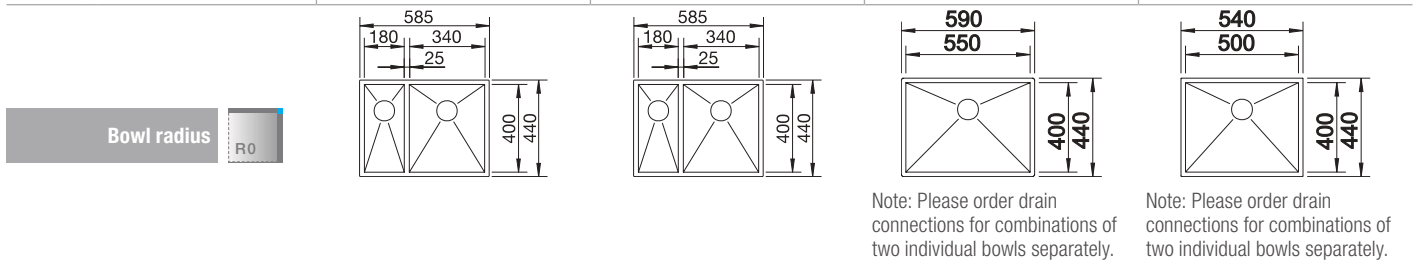

Scope of supply				InFino drain system without remote control
	waste kit with space saving pipe, waste connection, 2 x 3 ½" InFino basket strainer, fixing kit	waste kit with space saving pipe, waste connection, 2 x 3 ½" InFino basket strainer, fixing kit	waste kit with space saving pipe, 3 ½" InFino basket strainer, fixing kit	waste kit with space saving pipe, 3 ½" InFino basket strainer, fixing kit

Suggested optional accessories

 362 420 Wooden chopping board 223074	 200 100 420 Colander stainless steel 219649	 361 414 Lay-on drainer 223067

BLANCO UNIT with BLANCO ZEROX-U

 BLANCO LINEE-S see page 315	 BLANCO SOLON-IF see page 393

Bowls stainless steel 600 mm