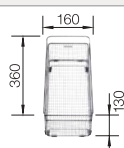

Multifunctional wire basket

223297