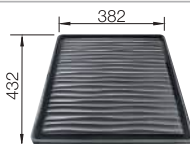

Drainer

230734