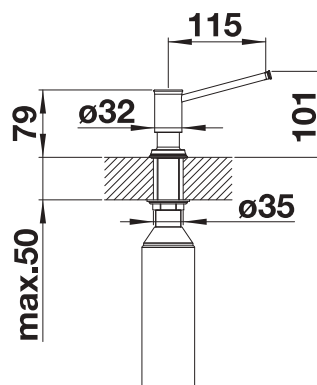

Technical Drawing

Please note: Ø 35 mm tap hole required
bottle content: 500 ml