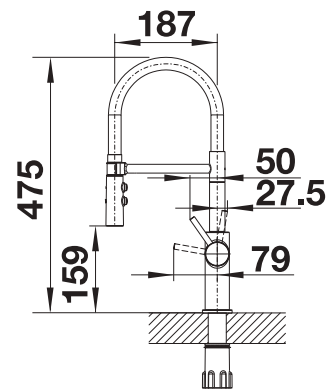

BLANCO CATRIS-S Flexo

- Classic lines flow into semi-professional design and features
- Flexible black hose provides optimal range of motion
- Dual spray with integrated flow stop: easy switch from aerated stream to powerful rinse spray
- Precise magnetic holder ensures convenient hose docking
- Low height ideally combines with kitchen wall units
- Also available in black matt surface finish

PVD		
	satin dark steel	527731
	PVD steel	525792
Metallic surface		
	chrome	525791
Special colours		
	black matt	525793

Pull-out dual spray

Extendable spray

Technical Drawing

Flowrate 7.8 l/min at 3 bar pressure

Scope of supply

- 360° swivel spout for greater reach
- Ø 35 mm tap hole required
- Cartridge with ceramic seals
- Spray made of plastic
- Black hose made of silicone
- Flexible connection pipes with a length of 450 mm and 3/8" nut for particularly easy and secure installation
- Patented jet regulator for markedly reduced scaling
- Stabilising plate to increase the stability of the tap when fitted in stainless steel sinks
- With non-return valve and thus guaranteed against reflux in accordance with EN 1717
- LGA approved
- DVGW approved

Mixer taps

Suggested optional accessories

Dirt filter for corner valve

128434

Recommendation soap dispenser

BLANCO LATO Soap dispenser

see page 367