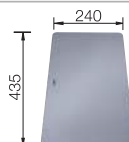

Silver-coloured safety glass cutting board

227697