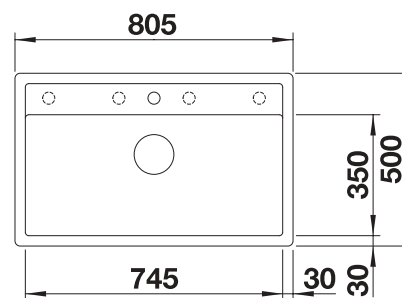

Technical Drawing

R10

○ Pre-drilled holes for tapping or drilling
Bowl depth 190 mm

Suggested optional accessories

235866

507829

230734

BLANCO UNIT with BLANCO DALAGO 8-F

see page 322

see page 393