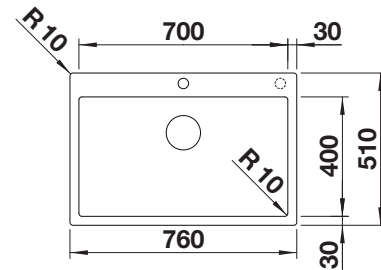

Bowl depth 190 mm

Bowl's stainless steel

800 mm

Suggested optional accessories

Wooden chopping board	Colander stainless steel	Lay-on drainer
223074	219649	223067

BLANCO UNIT with BLANCO CLARON 700-IF/A

BLANCO drink.filter EVOL-S Pro	BLANCO FLEXON II Low 80/3
see page 302	see page 389