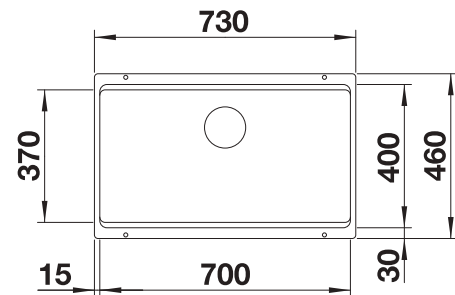

Bowl depth 200 mm
Cut-out radius: 20 mm

Suggested optional accessories

Ash compound chopping board

230700

Silver-coloured safety glass cutting board

227697

Multifunctional colander

227689

BLANCO UNIT with BLANCO ETAGON 700-U

BLANCO drink.filter EVOL-S Pro

see page 302

BLANCO FLEXON II Low 80/3

see page 389