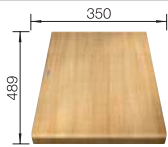

Technical Drawing

R13

Ash compound bridging
chopping board AXIA III