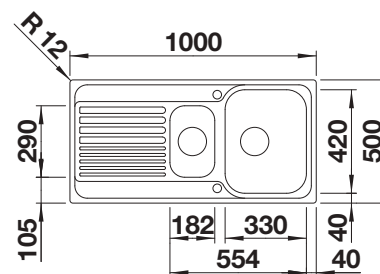

Technical Drawing

Bowl depth 170/90 mm

Stainless steel
sinks

600 mm

Suggested optional accessories

218313

240729

220573

BLANCO UNIT with BLANCO TIPO II 6 S

see page 356

see page 394