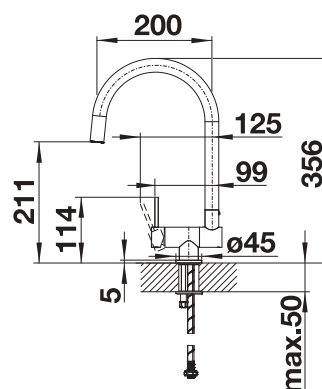

Technical Drawing

Flowrate 12.59 l/min at 3 bar pressure

Scope of supply

- 360° swivel spout for greater reach
- Ø 35mm tap hole required
- With ceramic disk cartridge
- Flexible connection pipes with a length of 450 mm and 3/8" nut for particularly easy and secure installation
- Patented jet regulator for markedly reduced scaling
- Stabilising plate to increase the stability of the tap when fitted in stainless steel sinks
- LGA approved
- DVGW approved

Suggested optional accessories

Dirt filter for corner valve

128434

Recommendation soap dispenser

BLANCO TORRE Soap dispenser

see page 368