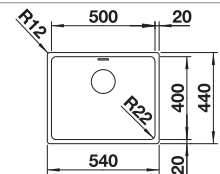

reddot design award
winner 2012

cabinet size mm	600	600	600
BLANCO ANDANO-IF	340/180-IF	340/180-IF	500-IF
Flat rim IF 			
	Bowl right	Bowl left	
satin polish	522973	522975	522965
Bowl depth	190/130 mm	190/130 mm	190 mm