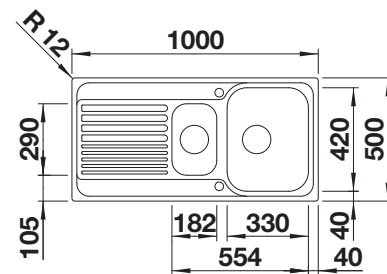

Technical Drawing

Bowl depth 170/90 mm

Stainless steel
sinks

600 mm

Suggested optional accessories

218313

220573

217611

BLANCO UNIT with BLANCO TIPO II 6 S

see page 356

see page 394