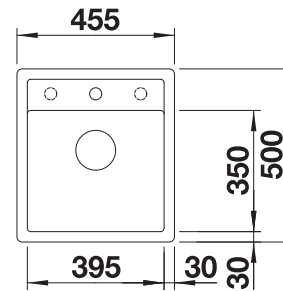

Technical Drawing

R10

○ Pre-drilled holes for tapping or drilling
Bowl depth 190 mm

Suggested optional accessories

235866

514238

230734

BLANCO UNIT with BLANCO DALAGO 45-F

see page 323

see page 385