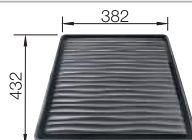

500 mm

Suggested optional accessories

Bamboo chopping board

239449

Crockery basket

514238

Drainer

230734