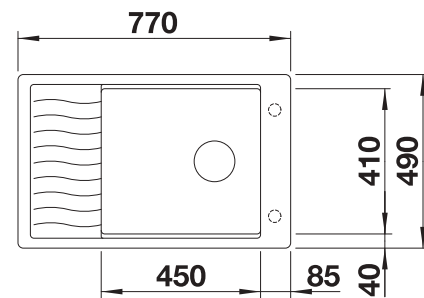

○ Pre-drilled holes for tapping or drilling
Bowl depth 190 mm

Suggested optional accessories

227689

223297

507829

BLANCO UNIT with BLANCO ELON XL 6 S-F

see page 330

see page 381