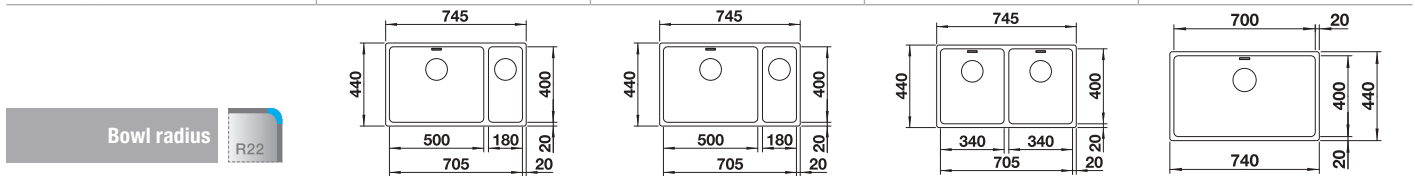

Bowl radius R22

Note: Please order drain connections for combinations of two individual bowls separately.

Scope of supply	InFino drain system without remote control		
	waste kit with space-saving pipe, 2 x 3 1/2" InFino basket strainer, fixing kit	waste kit with space-saving pipe, 2 x 3 1/2" InFino basket strainer, fixing kit	waste kit with space-saving pipe, 2 x 3 1/2" InFino basket strainer, fixing kit
			waste kit with space-saving pipe, 3 1/2" InFino basket strainer, fixing kit

Suggested optional accessories			BLANCO UNIT with BLANCO ANDANO-U	
 Ash compound chopping board 230700	 Multifunctional stainless steel colander 227692	 Draining tray 513485	 BLANCO SONEA-S Flexo see page 319	 BLANCO FLEXON II Low 80/3 see page 389