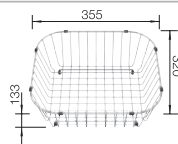

Crockery basket

514238