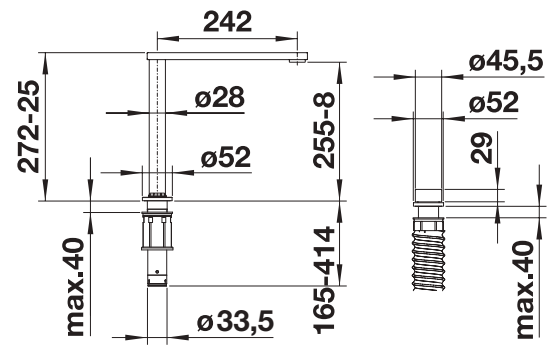

Technical Drawing

Flowrate 11.5 l/min at 3 bar pressure

Scope of supply

- Spout can be retracted and swivelled by 360°
- 2 x 35 mm Ø tap holes required for tap and operating lever
- With ceramic disk cartridge
- Flexible connector pipes, 750 mm long and 3/8" nut for particularly easy installation
- Patented jet regulator for markedly reduced scaling
- Stabilisation plate to increase the stability of the tap when fitted in stainless steel sinks
- LGA approved
- Planned for DVGW certificate

Suggested optional accessories

Dirt filter for corner valve

128434

Recommendation soap dispenser

BLANCO PIONA Soap dispenser

see page 366