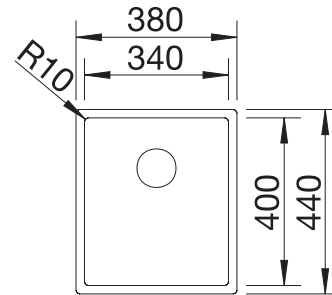

Bowl depth 190 mm

Note: Installing a kitchen mixer tap, drain remote control or soap dispenser in laminate worktops requires a flexible sealing tape.

Please order drain connections for combinations of two individual bowls separately.

Bowls
stainless steel

400 mm

Suggested optional accessories

225333

219649

238482

BLANCO UNIT with BLANCO CLARON 340-IF

see page 302

see page 393