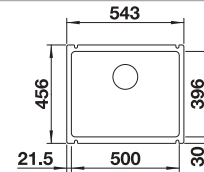

Scope of supply	InFino drain system without remote control
	<table border="0"> <tr> <td>waste kit with space-saving pipe, 3 1/2" and 1 1/2" InFino basket strainer, fixing kit</td> <td>waste kit with space-saving pipe, 3 1/2" InFino basket strainer, fixing kit</td> </tr> </table>