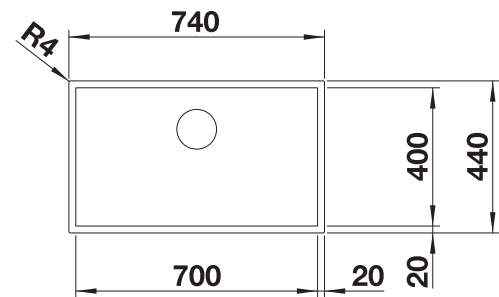

Bowl depth 185 mm

Note: Installing a kitchen mixer tap, drain remote control or soap dispenser in laminate worktops requires a flexible sealing tape.

Bowls stainless steel

800 mm

Suggested optional accessories			BLANCO UNIT with BLANCO ZEROX 700-IF Dark Steel	
Wooden chopping board 223074	Lay-on drainer 223067	Multifunctional wire basket 223297	BLANCO LINEE-S see page 315	BLANCO SOLON-IF see page 393