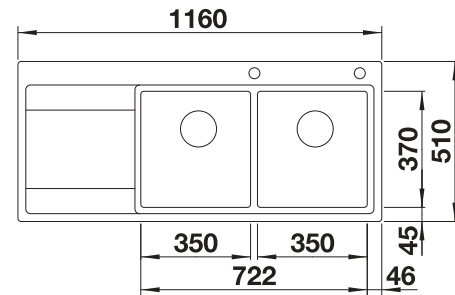

Technical Drawing

Bowl depth 195/195 mm

No additional drill holes may be made.

If using a soap dispenser, the drain remote control must be replaced by the soap dispenser and the InFino drain system with remote control replaced by an InFino manual drain system without remote control.

Please contact us in case of queries – we will be glad to help. The item number for the InFino manual drain system without remote control is available on request.

Stainless steel sinks

800 mm

Suggested optional accessories **BLANCO UNIT with BLANCO DIVON II 8 S-IF**

Cutting board	Multifunctional colander	Foldable Grid
230970	231396	238483

BLANCO LINEE-S	BLANCO FLEXON II Low 80/3
see page 315	see page 389