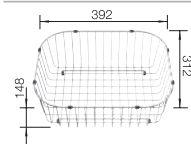

Suggested optional accessories

Crockery basket Stainless Steel

220573