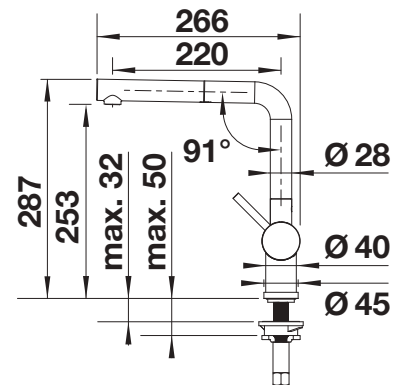

Technical Drawing

Flowrate 10.5 l/min at 3 bar pressure

Scope of supply

- Single-lever mixer tap
- 140° swivel spout for greater reach
- Ø 35 mm tap hole required
- With ceramic disk cartridge
- Metal-sheathed spray hose
- Flexible connector pipes, 450 mm long and 3/8" nut for particularly easy installation
- Patented jet regulator for markedly reduced scaling
- Stabilisation plate to increase the stability of the tap when fitted in stainless steel sinks
- With non-return valve and thus guaranteed against reflux in accordance with EN 1717
- LGA approved
- DVGW approved

Mixer taps

Suggested optional accessories

Dirt filter for corner valve

128434

Jet regulator set for high-pressure mixer taps

521746

Spray hose guide for kitchen mixer taps

511920

Recommendation soap dispenser

BLANCO LATO Soap dispenser

see page 367