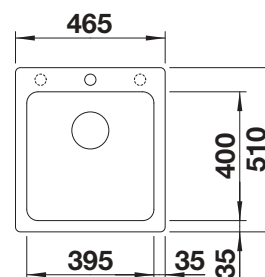

Technical Drawing

R35

○ Pre-drilled holes for tapping or drilling
Bowl depth 200 mm

Suggested optional accessories

225362

234795

210521

BLANCO UNIT with BLANCO NAYA 45

see page 330

see page 392