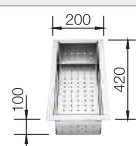

Colander stainless steel

219649