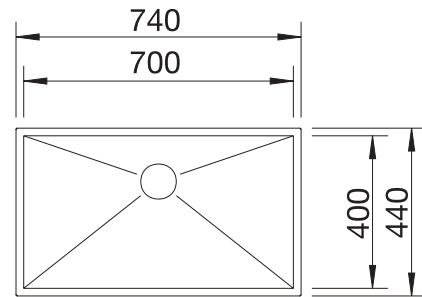

Bowl depth 185 mm

Note: Installing a kitchen mixer tap, drain remote control or soap dispenser in laminate worktops requires a flexible sealing tape.

Please order drain connections for combinations of two individual bowls separately.

Bowls stainless steel

800 mm

Suggested optional accessories

 240 420	 200 100 420	 460 425
Glass cutting board 225333	Colander stainless steel 219649	Foldable Grid 238482

BLANCO UNIT with BLANCO ZEROX 700-IF

BLANCO LINEE-S see page 315	BLANCO FLEXON II Low 80/3 see page 389