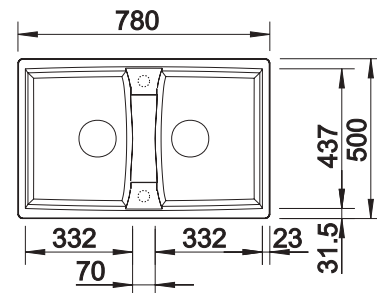

○ Pre-drilled holes for tapping or drilling
Bowl depth 190/190 mm

Suggested optional accessories

Solid beech chopping board

218313

Plastic chopping board in white

217611

Multifunctional wire basket

223297