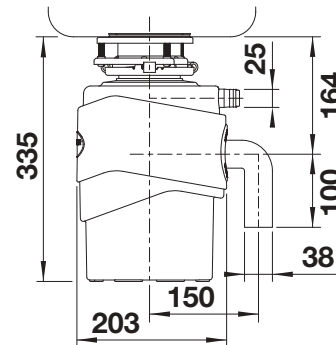

Technical Drawing

3 1/2" sink outlet required, Product weight: 10.6 kg, Non-detachable 90 cm power cord, Reset-button on bottom of the FWD (note accessibility)

Scope of supply

- Removable baffle
- Plug and strainer to close drain
- Air switch with cover in chrome and PVD steel
- L-pipe with dishwasher or overflow connection
- Overflow connection for BLANCO sinks
- Wrench for mounting and free blockage

Suggested optional accessories

526769

526770

526772