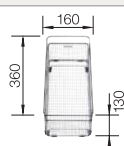

Multifunctional wire basket

223297