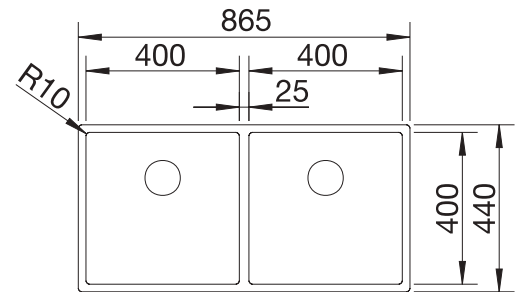

Bowl depth 190/190 mm

Bowls
stainless steel

900 mm

Suggested optional accessories

 240 420	 200 100 420	 460 425
Glass cutting board 225333	Colander stainless steel 219649	Foldable Grid 238482

BLANCO UNIT with BLANCO CLARON 400/400-U

BLANCO drink.filter EVOL-S Pro see page 302	BLANCO SOLON-IF see page 393