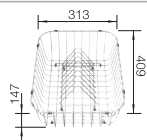

Crockery basket with plate stack

507829