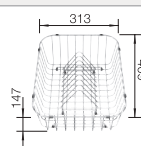

Crockery basket with plate stack

507829