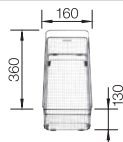

Multifunctional wire basket
223297