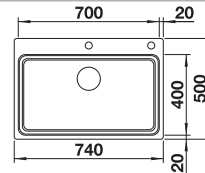

Scope of supply InFino drain system with remote control

2 x ETAGON rails in stainless steel, waste kit with space-saving pipe, 3 1/2" InFino basket strainer with drain remote control (pop-up, chrome-plated), fixing kit
Additional drill hole possible. The subsequent drill hole should be carried out by a specialist company.