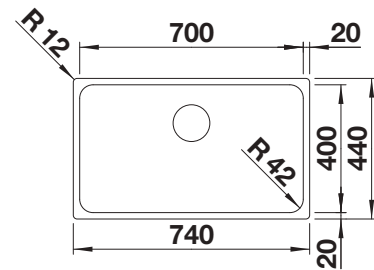

Bowl depth 185 mm

Note: Installing a kitchen mixer tap, drain remote control or soap dispenser in laminate worktops requires a flexible sealing tape.

Please order drain connections for combinations of two individual bowls separately.

Suggested optional accessories

239449

514238

230734

BLANCO UNIT with BLANCO SOLIS 700-IF

see page 341

see page 389