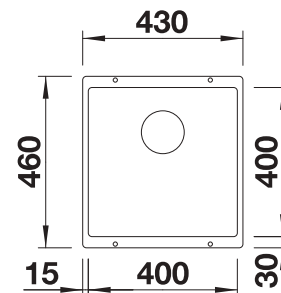

Bowl depth 190 mm

Cut-out radius: 10 mm

Note: Drainage components must be ordered separately.
Note: Please order waste connections for combinations of two individual bowls separately.

Suggested optional accessories

Ash compound chopping board

230700

Silver-coloured safety glass cutting board

227697

Multifunctional colander

227689

BLANCO UNIT with BLANCO SUBLINE 400-U for Coloured Components

BLANCO LINUS-S

see page 335

BLANCO FLEXON II 50/3

see page 387