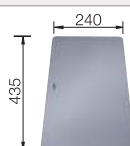

Silver-coloured safety glass cutting board

227697