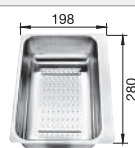

R8

○ Pre-drilled holes for tapping or drilling
Bowl depth 190/130 mm

Suggested optional accessories

Solid beech chopping board

218313

Plastic chopping board in white

217611

Multifunctional colander