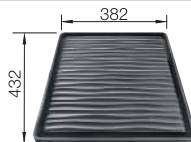

Drainer

230734