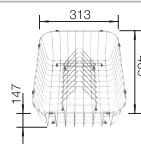

Crockery basket with plate stack

507829