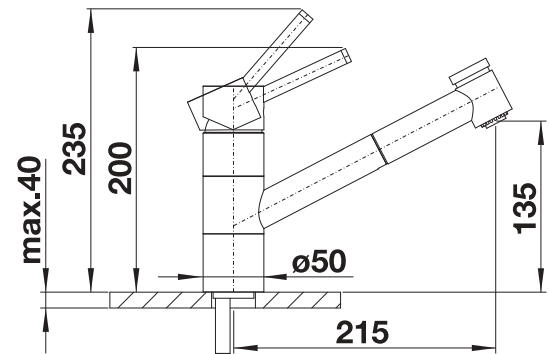

Technical Drawing

Flowrate 9.1 l/min at 3 bar pressure

Scope of supply

- Spout can be swivelled by 120°
- Ø 35 mm tap hole required
- With ceramic disk cartridge
- Metal-sheathed spray hose
- Flexible connection pipes with a length of 450 mm and 3/8" nut for particularly easy and secure installation
- Patented jet regulator for markedly reduced scaling
- Stabilisation plate to increase the stability of the tap when fitted in stainless steel sinks
- With non-return valve and thus guaranteed against reflux in accordance with EN 1717
- LGA approved
- DVGW approved

Mixer taps

Suggested optional accessories

Dirt filter for corner valve

128434

Spray hose guide for kitchen mixer taps

511920

Recommendation soap dispenser

BLANCO LATO Soap dispenser

see page 367