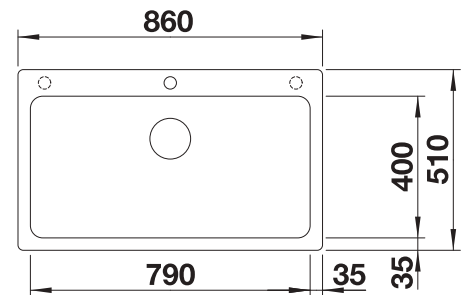

Technical Drawing

R35

○ Pre-drilled holes for tapping or drilling
Bowl depth 220 mm

Suggested optional accessories

Top rails

235906

Solid beech chopping board

225362

Plastic chopping board in white

210521

BLANCO UNIT with BLANCO NAYA XL 9

BLANCO LINUS-S

see page 336

BLANCO FLEXON II Low 90/4

see page 389