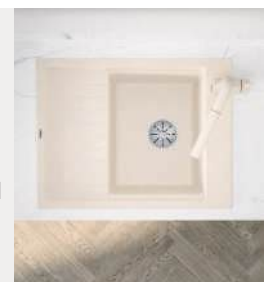

Make a stylish statement in the kitchen.
Coordinating the colours of the mixer tap and the sink makes each BLANCO UNIT unique. Silgranit-look mixer taps can be combined with Silgranit sinks in colour-coordinated match. Mixer taps in different finishes set particularly harmonious accents, giving the kitchen a special flair with the BLANCO UNIT at its heart.