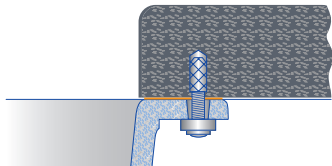

SILGRANIT®: Undermount bowls