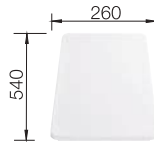

Solid beech chopping board

225362

Plastic chopping board in white

210521

BLANCO UNIT with BLANCO NAYA 6

BLANCO CARENA-S Vario

see page 330

BLANCO BOTTON Pro 60/3
Manual