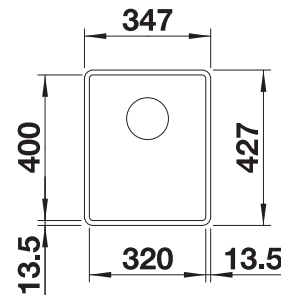

Technical Drawing

R10

waste kit with space-saving pipe, 3 1/2" InFino basket strainer

Bowl depth 190 mm

Note:

for worktop thicknesses of 15 mm and over, a space for the overflow must be cut out on the underside.

Model-related detailed dimensions and drawings can be found with the cut-out information online at www.blanco.com.