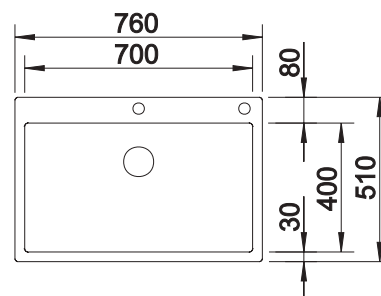

Bowl depth 190 mm

Suggested optional accessories

Wooden chopping board

223074

Lay-on drainer

223067

Multifunctional wire basket

223297

BLANCO UNIT with BLANCO CLARON 700-IF/A Durinox

BLANCO drink.filter EVOL-S Pro

see page 302

BLANCO SOLON-IF

see page 393