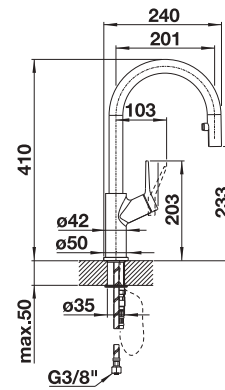

Technical Drawing

Flowrate 9 l/min at 3 bar pressure

Scope of supply

- 190° swivel spout for greater reach
- Ø 35 mm tap hole required
- With ceramic disk cartridge
- Textile covered spray hose
- Covered spray hose with change-over button on the back
- Flexible connector pipes, 450 mm long and 3/8" nut for particularly easy installation
- Patented jet regulator for markedly reduced scaling
- Stabilisation plate to increase the stability of the tap when fitted in stainless steel sinks
- With non-return valve and thus guaranteed against reflux in accordance with EN 1717
- LGA approved
- DVGW approved

Mixer taps

Suggested optional accessories

Dirt filter for corner valve

128434

Spray hose guide for kitchen mixer taps

511920

Recommendation soap dispenser

BLANCO LATO Soap dispenser

see page 367