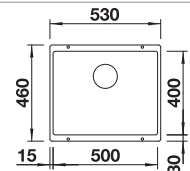

Note: Please order drain connections for combinations of two individual bowls separately.

Scope of supply	InFino drain system without remote control
waste kit with space-saving pipe, waste connection, 2 x 3 1/2" InFino basket strainer, fixing kit	waste kit with space-saving pipe, waste connection, 2 x 3 1/2" InFino basket strainer, fixing kit
	waste kit with space-saving pipe, 3 1/2" InFino basket strainer, fixing kit