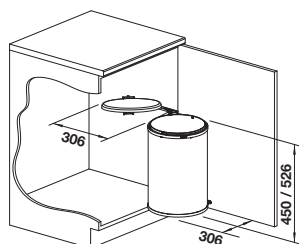

- Compact system for mounting directly on the cabinet door
- Large waste volume despite compact dimensions
- Conveniently opens with the cabinet door
- The bin can be easily removed by lifting upwards
- Highly stable thanks to the steel body
- Continuously adjustable; also suitable for panel doors
- Can be mounted on the left or right side

cabinet size mm	400	450
BLANCO SINGOLO	XL	
	526377	512880
Volume	20 l	14 l