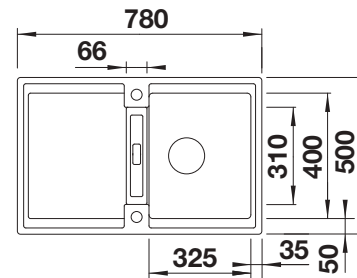

Bowl depth 200 mm

Suggested optional accessories

218313

217611

527644

NEW

BLANCO UNIT with BLANCO ADIRA 45 S

see page 323

see page 385