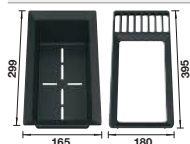

Available to purchase in the BLANCO shop

NEW

527644