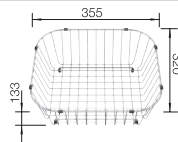

Crockery basket

514238