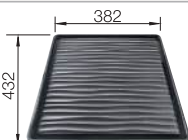

BLANCO QUATRUS R15-IU - production on demand, minimum order quantity to be checked with BLANCO.

Technical Drawing

Bowl depth 200 mm

Suggested optional accessories

Crockery basket

231693

Drainer

230734