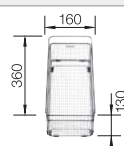

Multifunctional wire basket

223297