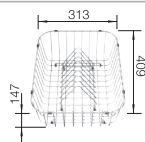

Solid beech chopping board

225362

Crockery basket with plate stack

507829

Pop-up drain remote control

238688

BLANCO UNIT with BLANCO PALONA 6

BLANCO JANDORA-S