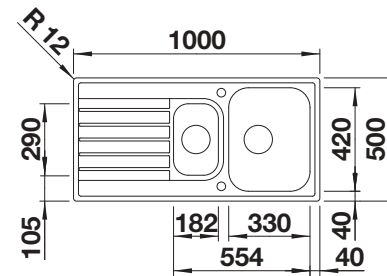

Technical Drawing

Bowl depth 165/95 mm

Stainless steel
sinks

600 mm

Suggested optional accessories

218313

240729

220573

BLANCO UNIT with BLANCO LIVIT II 6 S

see page 347

see page 394