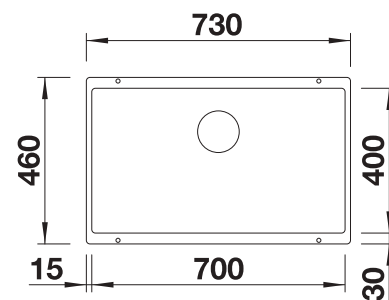

Technical Drawing

R10

Bowl depth 190 mm
Cut-out radius: 10 mm

Note: Drainage components must be ordered separately.
Note: Please order drain connections for combinations of two individual bowls separately.

Suggested optional accessories

230700

227689

234795

BLANCO UNIT with BLANCO SUBLINE 700-U for Coloured Components

see page 322

see page 389