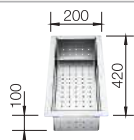

Colander stainless steel

219649