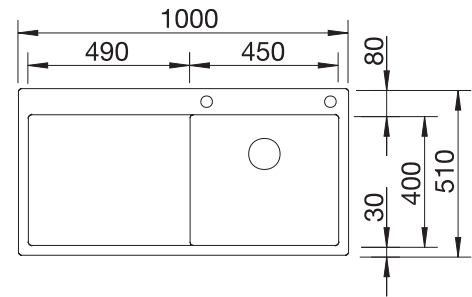

Bowl depth 190 mm

No additional drill holes may be made.

If using a soap dispenser, the drain remote control must be replaced by the soap dispenser and the InFino drain system with remote control replaced by an InFino manual drain system without remote control.

Stainless steel
sinks

500 mm

Suggested optional accessories

223074

219649

238482

BLANCO UNIT with BLANCO CLARON 5 S-IF

see page 316

see page 385