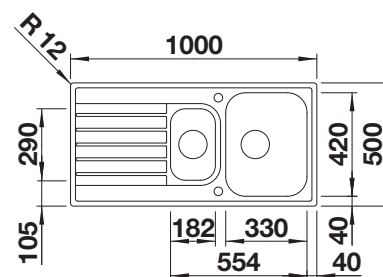

Technical Drawing

Bowl depth 165/95 mm

Stainless steel
sinks

600 mm

Suggested optional accessories

218313

220573

217611

BLANCO UNIT with BLANCO LIVIT II 6 S

see page 347

see page 394