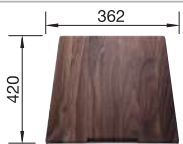

Suggested optional accessories

Wooden chopping board

223074

Colander stainless steel

219649

Lay-on drainer

223067

BLANCO UNIT with BLANCO ZEROX 700-U