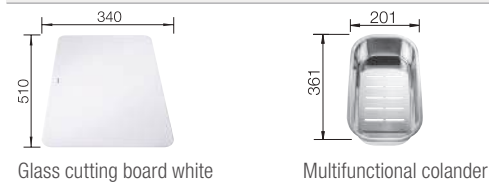

Scope of supply **InFino drain system with remote control**

movable safety glas cutting board, multifunction colander in stainless steel (adequate for main bowl) waste kit with space-saving pipe, 2 x 3 1/2" InFino basket strainer with drain remote control (rotary switch) for the main bowl