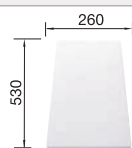

Suggested optional accessories

Solid beech chopping board

218313

Plastic chopping board in white

217611

Multifunctional wire basket

223297

BLANCO UNIT with BLANCO ZIA XL 6 S