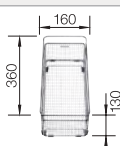

Multifunctional wire basket

223297