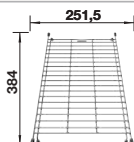

225362

Floating grid

234795

Plastic chopping board in white

210521

BLANCO UNIT with BLANCO NAYA 45

BLANCO CARENA-S Vario

see page 330