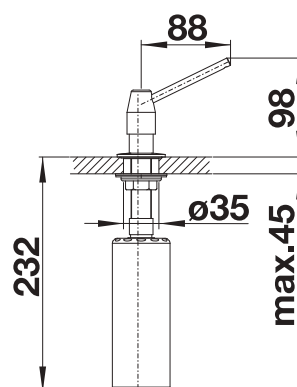

Technical Drawing

Please note: Ø 35 mm tap hole required
bottle content: 300 ml