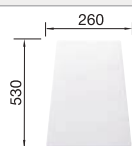

Solid beech chopping board

218313

Plastic chopping board in white

217611

Corner caddy

235866

BLANCO UNIT with BLANCO METRA 9 E

BLANCO LINUS-S