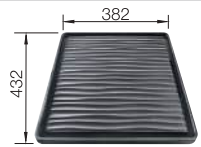

Drainer

230734