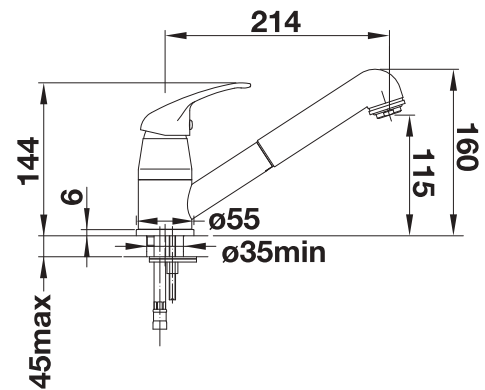

Technical Drawing

Flowrate 10.6 / 9.1 l/min at 3 bar pressure

Scope of supply

- Single-lever mixer tap
- Spout can be swivelled by 90°
- Ø 35 mm tap hole required
- With ceramic disk cartridge
- Flexible connector pipes, 500 mm long and 3/8" nut for particularly easy and safe installation
- Nylon-sheathed spray hose
- With non-return valve and thus guaranteed against reflux in accordance with EN 1717
- LGA approved

Mixer taps

Suggested optional accessories

Dirt filter for corner valve

128434

Jet regulator set for high-pressure mixer taps

521746

Spray hose guide for kitchen mixer taps

511920

Recommendation soap dispenser

BLANCO LATO Soap dispenser

see page 367