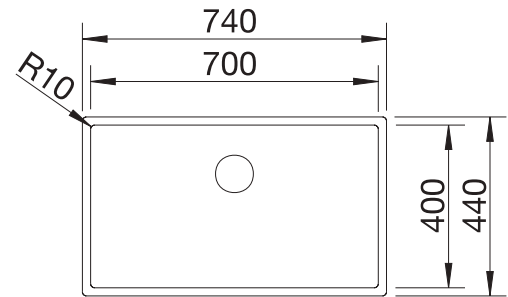

Bowl depth 190 mm

Installing a kitchen mixer tap, drain remote control or soap dispenser in laminate worktops requires a flexible sealing tape.

Please order drain connections for combinations of two individual bowls separately.

Suggested optional accessories

223074

223067

223297

BLANCO UNIT with BLANCO CLARON 700-IF Dark Steel

see page 312

see page 389