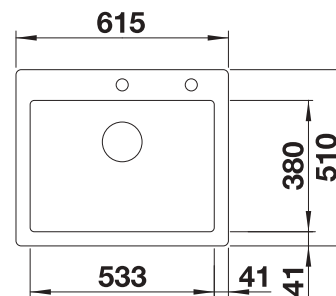

Bowl depth 190 mm

Holes for a kitchen mixer tap and drain remote control are provided.

Installing a kitchen mixer tap or drain remote control in Ceramic sinks requires a flexible sealing tape, item no. 120055.

Includes: two tap holes, drain remote control and PuraPlus coating.

Suggested optional accessories

225362

507829

238688

BLANCO UNIT with BLANCO PALONA 6

see page 343

see page 382