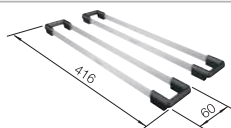

Suggested optional accessories

Top rails

235906