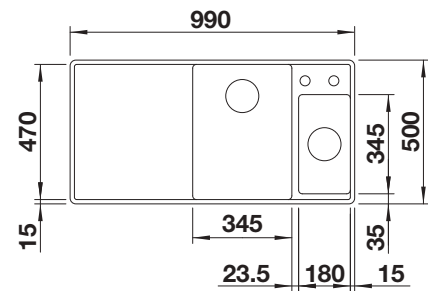

Bowl depth 190/145 mm

ash compound bridging chopping board, multifunctional stainless steel colander, waste kit with space-saving pipe, 2 x 3 1/2" InFino basket strainer with drain remote control (rotary switch) for the main bowl or

glass cutting board, multifunctional stainless steel colander, waste kit with space-saving pipe, 2 x 3 1/2" InFino basket strainer with drain remote control (rotary switch) for the main bowl

Suggested optional accessories

BLANCO UNIT with BLANCO AXIA III 6 S-F

see page 315

see page 381