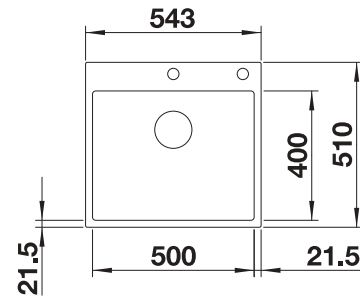

Bowl depth 190 mm

Suggested optional accessories

Top rails

235906

Ash compound chopping board

230700

Multifunctional colander

227689

BLANCO UNIT with BLANCO SUBLINE 500-IF/A SteelFrame

BLANCO SONEA-S Flexo

see page 319

BLANCO SELECT II XL 60/3
Orga

see page 381