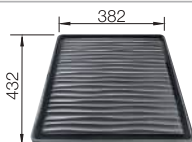

Ash compound chopping board

230700

Drainer

230734

BLANCO UNIT with BLANCO ETAGON 6 for Coloured Components

BLANCO FONTAS-S II Filter

see page 327

BLANCO SELECT II XL 60/3