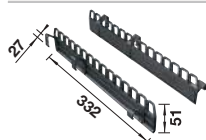

- Clip-on strips for safe and easy attachment of the waste bag
- Suitable for all BLANCO SELECT II and FLEXON II bin sizes from 15 litres and any waste bag size
- Solution for optimum capacity utilisation of the SELECT II and FLEXON II bins
- Design perfectly matched to BLANCO SELECT II and FLEXON II