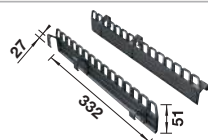

Installation note

Suggested optional accessories

BLANCO SELECT Clip

521300

Plastic sorting basket with lid

235845

BLANCO MOVEX

519357