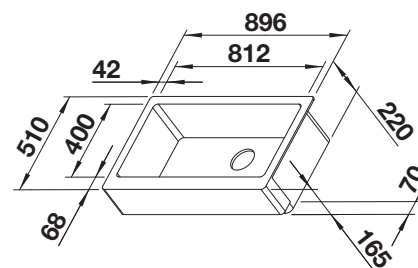

Bowl depth 220 mm

Please note the installation details and cut-out information for:

Flushmount: <https://youtu.be/CGRIPZsbQ6Y>

Undermount: <https://youtu.be/jB-uTpOrpCc>

Suggested optional accessories

Floating grid

234795

BLANCO UNIT with BLANCO VINTERA XL 9-UF

BLANCO CARENA-S Vario

see page 330

BLANCO FLEXON II Low 90/4

see page 389