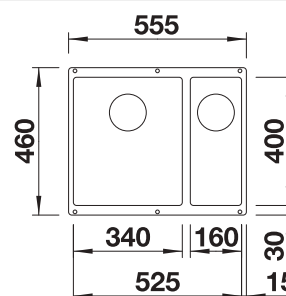

Bowl depth 190/130 mm

Cut-out radius: 10 mm

Note: Drainage components must be ordered separately.

Suggested optional accessories

Top rails

235906

Ash compound chopping board

230700

Silver-coloured safety glass cutting board

227697

BLANCO UNIT with BLANCO SUBLINE 340/160-U for Coloured Components

BLANCO ALTA-S II

see page 322

BLANCO FLEXON II 60/3

see page 386