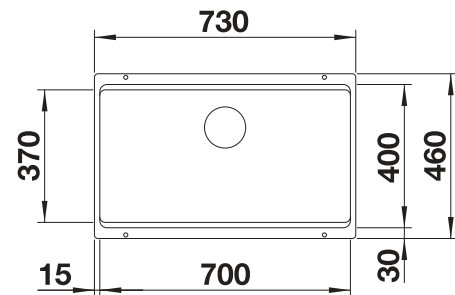

Technical Drawing

R20

Bowl depth 200 mm

Cut-out radius: 20 mm

Note: Drainage components must be ordered separately.

Suggested optional accessories

Ash compound chopping board

230700

Silver-coloured safety glass cutting board

227697

Multifunctional colander

227689

BLANCO UNIT with BLANCO ETAGON 700-U for Coloured Components

BLANCO FONTAS-S II Filter

see page 327

BLANCO FLEXON II Low 80/3

see page 389