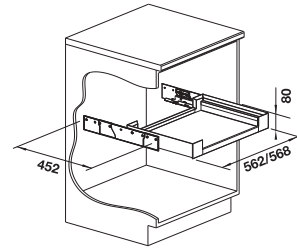

NEW

Hinged door

Pull-out front

cabinet size mm	600	600
BLANCO Flat Drawer 60	H	P
		
	527666	527665

Scope of supply

Organisation drawer with adaptor for hinged doors, in high quality material mix with self-closing slides and full extension, anti-slip mat as bottom cover