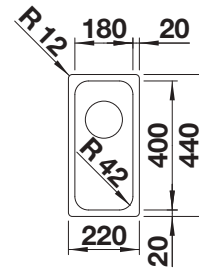

waste kit with space-saving pipe, 3 1/2" InFino basket strainer, fixing kit

Bowl depth 125 mm

Note: Please order drain connections for combinations of two individual bowls separately.

Suggested optional accessories