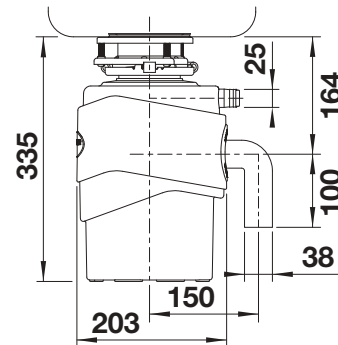

Technical Drawing

3 1/2" sink outlet required, Product weight: 10.2 kg, Non-detachable 90 cm power cord, Reset-button on bottom of the FWD (note accessibility)

Scope of supply

- Removable baffle
- Plug and strainer to close drain
- Air switch with cover in chrome and PVD steel
- L-pipe with dishwasher or overflow connection
- Overflow connection for BLANCO sinks
- Wrench for mounting and free blockage

Suggested optional accessories

526769

526770

526772