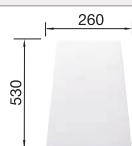

Bowl depth 160/160 mm

Stainless steel
sinks

800 mm

Suggested optional accessories

Solid beech chopping board

218313

Plastic chopping board in white

217611