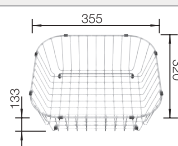

Crockery basket

514238