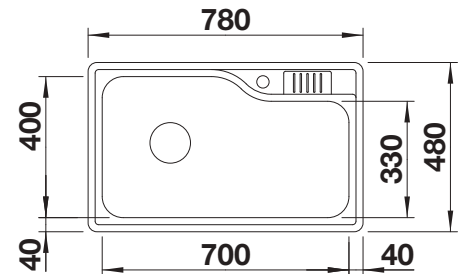

Technical Drawing

Bowl depth 205 mm

Please order waste kit 240541 separately.

Production on demand, minimum order quantity to be checked with BLANCO.

Suggested optional accessories

220573

230734

BLANCO UNIT with BLANCO LEMIS 700-IF

see page 347

see page 389