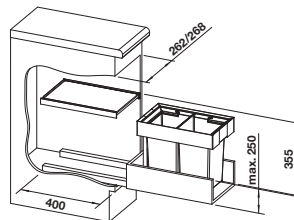

- Wide range of models for all standard sink cabinets with one drawer
- Diverse waste separation and storage options through flexible bin combinations
- High stability and clean through frame solution with hanging bins
- Simple installation without marking or pre-drilling
- The included pull-out system cover can be used as a practical storage area
- Modern design with high-quality aluminium
- All parts are easy to clean thanks to the generous and smooth surfaces
- Optional accessories enhance the system to create an individual solution

reddot award 2017
winner

cabinet size mm	300
BLANCO FLEXON II	30/2
	521467
Volume	16 l