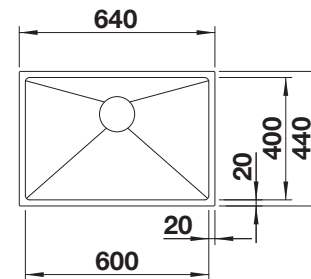

Technical Drawing

Bowl depth 200 mm

Bowls
stainless steel

700 mm

Suggested optional accessories

231693

230734

236268

BLANCO UNIT with BLANCO QUATRUS R15 600-IU

see page 342

see page 390