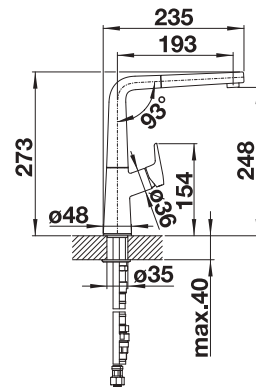

Technical Drawing

Flowrate 8.62 l/min at 3 bar pressure

Scope of supply

- 190° swivel spout for greater reach
- High drill hole of 35 mm diameter required
- With ceramic disk cartridge
- Flexible connector pipes, 450 mm long and 3/4" nut for particularly easy installation
- With metal-cased spray hose
- Patented jet regulator for markedly reduced scaling
- Stabilisation plate to increase the stability of the tap when fitted in stainless steel sinks
- With non-return valve and thus guaranteed against reflux in accordance with EN 1717
- LGA approved
- DVGW planned

Mixer taps

Suggested optional accessories

Dirt filter for corner valve

128434

Spray hose guide for kitchen mixer taps

511920

Recommendation soap dispenser

BLANCO LATO Soap dispenser

see page 367