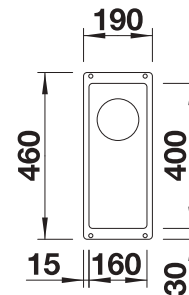

Scope of supply

InFino drain system
without remote control

Technical Drawing

R10

waste kit with space-saving pipe, 3 1/2" InFino basket strainer, fixing kit

Bowl depth 130 mm
Cut-out radius: 10 mm

Note: Please order waste connections for combinations of two individual bowls separately.