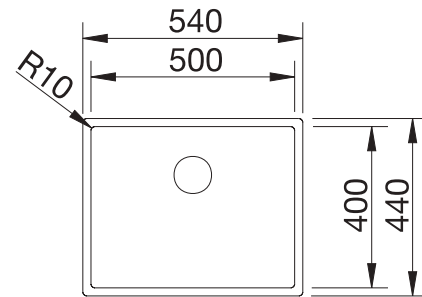

Bowl depth 190 mm

Note: Installing a kitchen mixer tap, drain remote control or soap dispenser in laminate worktops requires a flexible sealing tape.

Please order drain connections for combinations of two individual bowls separately.

Bowl's stainless steel

600 mm

Suggested optional accessories

Wooden chopping board	Lay-on drainer	Multifunctional wire basket
223074	223067	223297

BLANCO UNIT with BLANCO CLARON 500-IF Durinox

BLANCO drink.filter EVOL-S Pro	BLANCO SELECT II 60/3
see page 302	see page 382