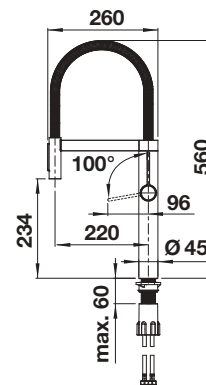

NEW

PVD		
	satin dark steel	527497
	satin platinum	527708
	PVD steel	527495
Special colours		
	black matt	527496

Pull-out dual spray

Extendable spray

Technical Drawing

Flowrate 5 l/min at 3 bar pressure

Scope of supply