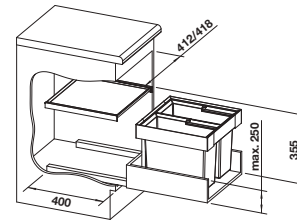

- Wide range of models for all standard sink cabinets with one drawer
- Diverse waste separation and storage options through flexible bin combinations
- High stability and clean through frame solution with hanging bins
- Simple installation without marking or pre-drilling
- The included pull-out system cover can be used as a practical storage area
- Modern design with high-quality aluminium
- All parts are easy to clean thanks to the generous and smooth surfaces
- Optional accessories enhance the system to create an individual solution

reddot award 2017 winner

cabinet size mm	500	500	450
BLANCO FLEXON II	50/3	50/2	45/2
	521470	521469	521468

Volume	35 l	38 l	32 l

Scope of supply

system for installation in drawers, system cover, 1 x 19 l and 2 x 8 l bin, 1 x bin lid 8 l

system for installation in drawers, system cover, 2 x 19 l bin

system for installation in drawers, system cover, 2 x 16 l bin

Installation note

- A base cabinet with cover and pull-out is required.
- Installation height 355 mm above the drawer base, installation height without system cover 325 mm above the drawer base, installation depth 400 mm.
- 450 mm drawer with full extension slides required.
- Maximum frame height 250 mm above the drawer base.
- Also suitable for installation in base cabinets with frame and panel doors with frames from 90 mm.
- When planning, please note the installation height of the waste management system, the height of the drawer base, the installation depth of the sink with the waste kit and the resulting minimum dimensions of the base cabinet.
- Minimum recommended plinth height for MOVEX installation: 100 mm.