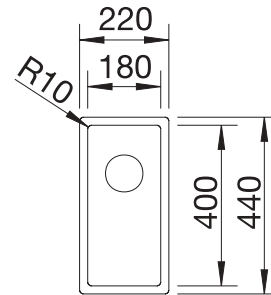

Bowl depth 130 mm

Note: Installing a kitchen mixer tap, drain remote control or soap dispenser in laminate worktops requires a flexible sealing tape.

Please order drain connections for combinations of two individual bowls separately.

Bowls stainless steel

300 mm