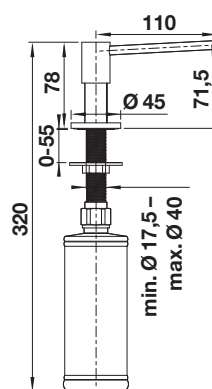

Technical Drawing

Please note: Ø 35 mm tap hole required
bottle content: 300 ml