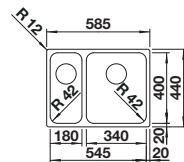

Note: Installing a kitchen mixer tap, drain remote control or soap dispenser in laminate worktops requires a flexible sealing tape.

Please order drain connections for combinations of two individual bowls separately.

Scope of supply			InFino drain system without remote control
	waste kit with space-saving pipe, 2 x 3 ½" InFino basket strainer, fixing kit	waste kit with space-saving pipe, 2 x 3 ½" InFino basket strainer, fixing kit	waste kit with space-saving pipe, 3 ½" InFino basket strainer, fixing kit

Suggested optional accessories

 Bamboo chopping board 239449	 Foldable Grid 238482	 Draining tray 513485

BLANCO UNIT with BLANCO SOLIS-IF

 BLANCO CANDOR-S see page 341	 BLANCO FLEXON II 60/3 see page 386