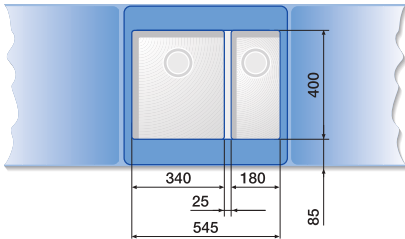

UNDERMOUNT BOWLS.

Planning examples: Individual planning and combination of the various main and additional bowls.

BLANCO ANDANO

60 cm cabinet

ANDANO 340/180-U

70/80 cm cabinet