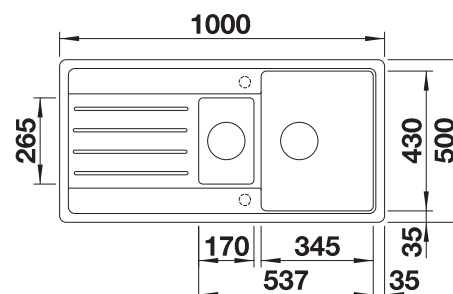

Technical Drawing

○ Pre-drilled holes for tapping or drilling
Bowl depth 190/135 mm

Suggested optional accessories

Solid beech chopping board

218313

Plastic chopping board in white

217611

BLANCO UNIT with BLANCO LEGRA 6 S

BLANCO MIDA-S

see page 350

BLANCO BOTTON Pro 60/3
Manual

see page 391