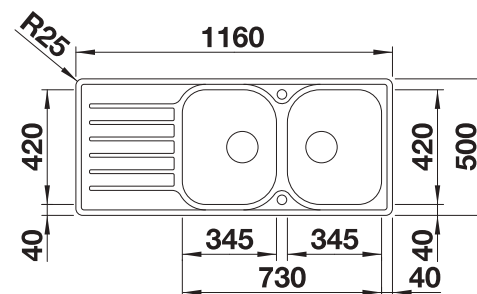

Technical Drawing

Bowl depth 165/165 mm

Stainless steel
sinks

800 mm

Suggested optional accessories

Crockery basket Stainless Steel

220573

BLANCO UNIT with BLANCO LANTOS 8 S-IF Compact

BLANCO KANO-S

see page 347

BLANCO FLEXON II Low 80/3

see page 389