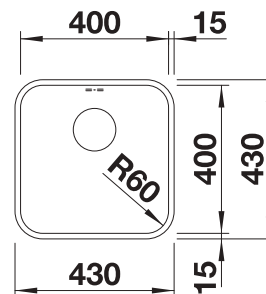

Technical Drawing

Bowl depth 175 mm

Note: Please order drain connections for combinations of two individual bowls separately.

Suggested optional accessories

Top rails

235906

Crockery basket

514238

Drainer

230734

BLANCO UNIT with BLANCO SUPRA 400-U

BLANCO MIDA-S

see page 350

BLANCO BOTTON Pro 45/2 Automatic

see page 390