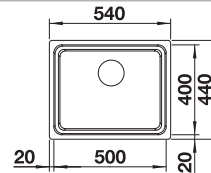

Scope of supply **InFino drain system without remote control**

2 x ETAGON rails in stainless steel, waste kit with space-saving pipe, 3 1/2" InFino basket strainer, fixing kit