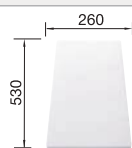

Solid beech chopping board

218313

Plastic chopping board in white

217611

Multifunctional colander

231178

BLANCO UNIT with BLANCO SONA 6 S

BLANCO CARENA-S Vario