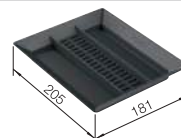

AktivBio-Cover for 8l-Bin

524220