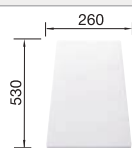

218313

Plastic chopping board in white

217611

BLANCO UNIT with BLANCO LEGRA 8

BLANCO MIDA-S

see page 350

BLANCO SOLON-IF

see page 393