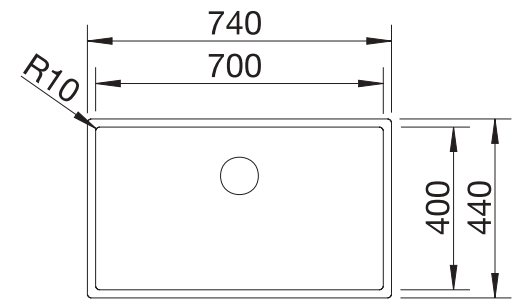

Bowl depth 190 mm
Note: Installing a kitchen mixer tap, drain remote control or soap dispenser in laminate worktops requires a flexible sealing tape.
Please order drain connections for combinations of two individual bowls separately.

Bowls stainless steel 800 mm

Suggested optional accessories

Wooden chopping board	Lay-on drainer	Multifunctional wire basket
223074	223067	223297

BLANCO UNIT with BLANCO CLARON 700-IF Durinox

BLANCO drink.filter EVOL-S Pro	BLANCO FLEXON II Low 80/3
see page 302	see page 389