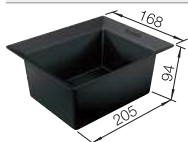

Accessories for BLANCO waste systems

Universal box

- To be positioned in 8 l, 15 l or 19 l bins of BLANCO SELECT II and FLEXON II
- Also ideal for collecting food waste or small items
- Dishwasher safe
- In scope of supply of BLANCO SELECT II Orga

229342

Bin lids for SELECT II and FLEXON II

- Lid to cover bin and collect small items
- Design perfectly matched to BLANCO SELECT II and FLEXON II

15 l bin lid included with BLANCO SELECT II and FLEXON II 60/3 and 60/4

229338

6 l bin lid included with BLANCO SELECT II and FLEXON II 60/4 versions

231974

8 l bin lid included with BLANCO SELECT II and FLEXON II 30/2, 50/3, XL 60/3 versions (1 bin lid)

231975

AktivBio cover

- Combination of active carbon filter and stainless steel disc can reduce the leakage of unpleasant odours out of the organic waste bin

Available for SELECT II and FLEXON II 6 l bins

524219

Available for SELECT II and FLEXON II 8 l bins

524220