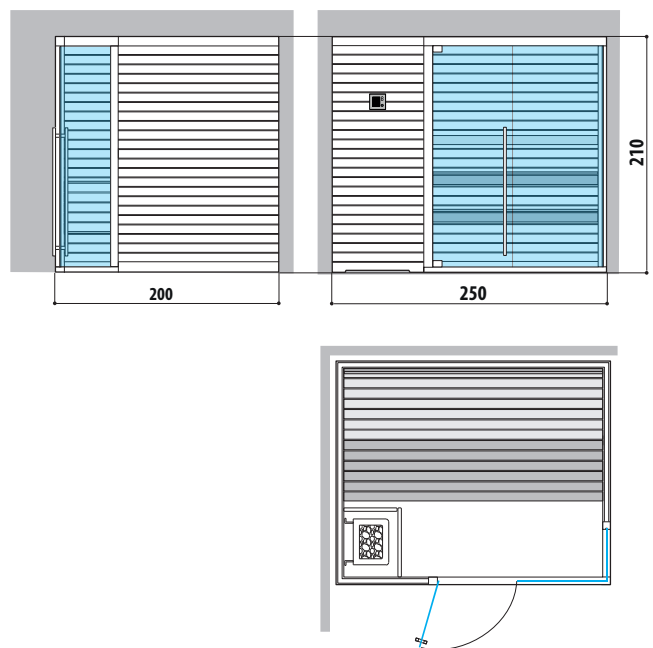

SIDE GLASS

Left hand