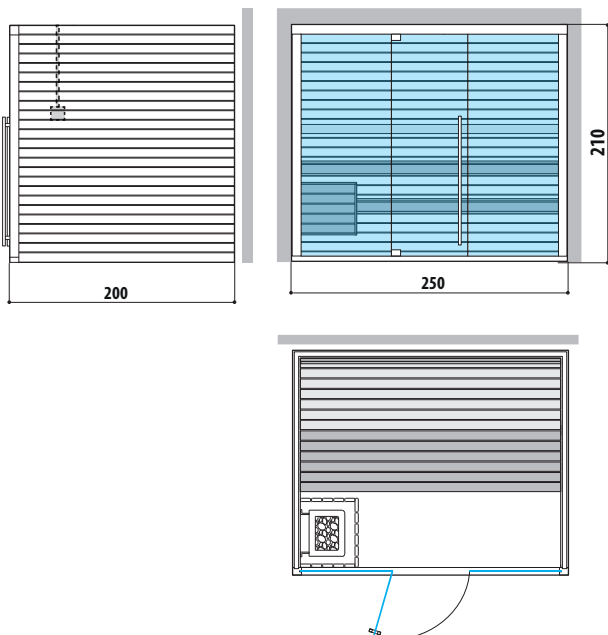

Dimensions:
200 x 200 x 210 H cm

Installation:

Classic: corner, back to wall, niche

Side Glass: corner

Front Glass: corner, back to wall, niche with control panel on the external side panel or remote control panel

FINNISH SAUNA

Dimensions:
250 x 200 x 210 H cm

Installation:

Classic: corner, back to wall, niche

Side Glass: corner

Front Glass: corner, back to wall, niche with control panel on the external side panel or remote control panel

CLASSIC

Left hand

SIDE GLASS

Left hand

FRONT GLASS

Left hand

Jaruzzi

MOOD XL
Front Glass