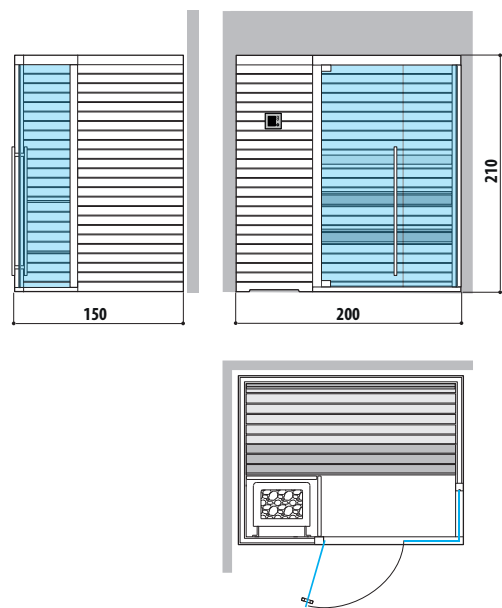

SIDE GLASS
Left hand