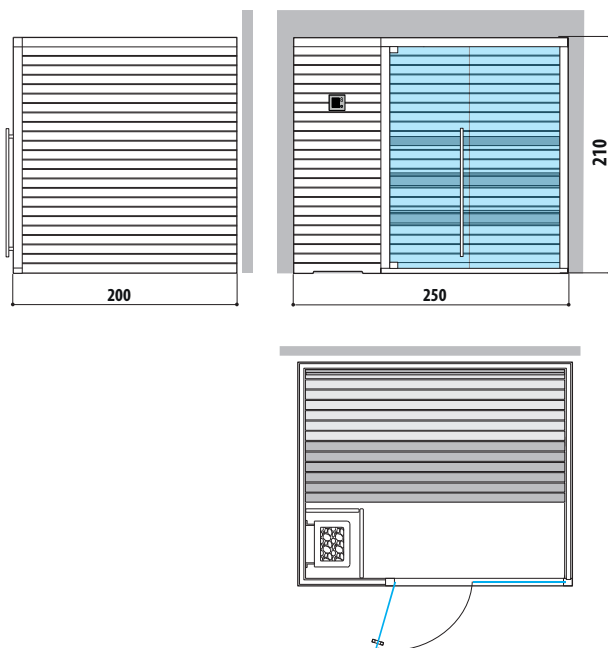

TECHNICAL DRAWINGS

MOOD XL

FINNISH SAUNA

Dimensions:
250 x 200 x 210 H cm

Installation:

Classic: corner, back to wall, niche

Side Glass: corner

Front Glass: corner, back to wall, niche with control panel on the external side panel or remote control panel

CLASSIC

Left hand