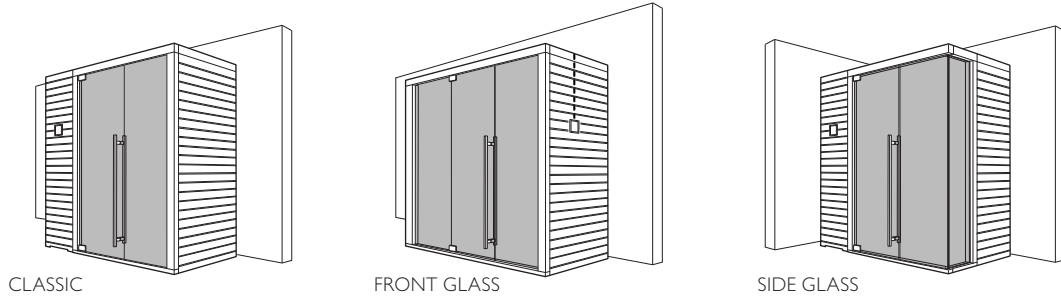

Optional:

- Biosauna
- Size 90 cm door with 1 cm lowered threshold
- Reduced height of 202 cm

Customize on request:

Variable dimensions between 120 and 250 cm in width and between 120 and 200 cm in depth, in steps of +/-10 cm. The heater power is defined according to the model/dimensions. Please contact head office for larger dimensions, configurations and other essences.

MOOD

DESIGN

Style and wellbeing are the hallmarks of this Finnish sauna, which is suitable for any environment. With 3 glazing options - "Classic", "Side Glass" and "Front Glass" - and 4 highly customisable standard sizes, Mood offers complete versatility and is perfect for domestic or professional settings.