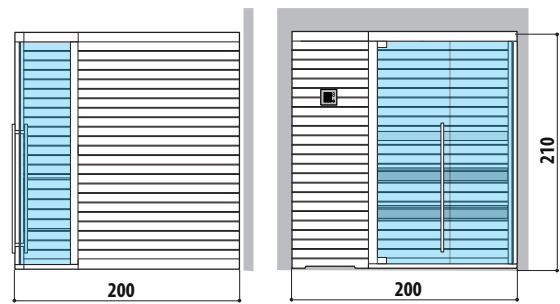

SIDE GLASS

Left hand