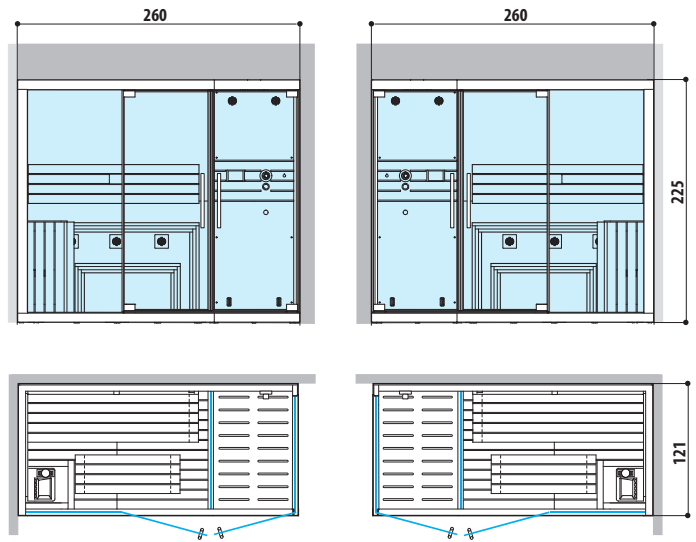

SASHA

HAMMAM WITH DOOR ON LONG SIDE

Dimensions:
152 x 211 x 225 H cm

Installation: corner, back to wall

LEFT HAND

RIGHT HAND

HAMMAM WITH DOOR ON SHORT SIDE

Dimensions:
152 x 211 x 225 H cm

SAUNA WITH DOOR ON SHORT SIDE

Dimensions:
152 x 211 x 225 H cm

Installation: corner, back to wall

SASHA MI

SAUNA + EMOTIONAL SHOWER and HAMMAM

Dimensions:

260 x 120 x 225 H cm

Installation: corner, back to wall

LEFT HAND

RIGHT HAND

MOOD
TECHNICAL
DRAWING

TECHNICAL DRAWINGS

MOOD S

FINNISH SAUNA

Dimensions:
180 x 120 x 210 H cm

Installation: