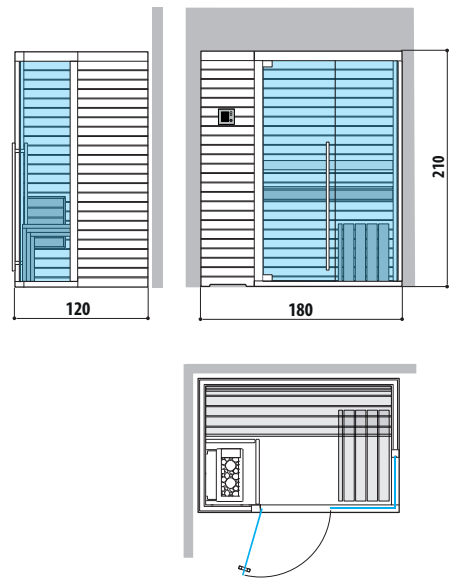

SASHA

HAMMAM WITH DOOR ON LONG SIDE

Dimensions:
152 x 211 x 225 H cm

Installation: corner, back to wall

LEFT HAND

RIGHT HAND

HAMMAM WITH DOOR ON SHORT SIDE

Dimensions:
152 x 211 x 225 H cm

LEFT HAND

RIGHT HAND

MOOD
TECHNICAL
DRAWING

TECHNICAL DRAWINGS

MOOD S

FINNISH SAUNA

Dimensions:
180 x 120 x 210 H cm

Installation:

Classic: corner, back to wall, niche

Side Glass: corner

Front Glass: corner, back to wall, niche with control panel on the external side panel or remote control panel

CLASSIC
Left hand

SIDE GLASS
Left hand

FRONT GLASS
Left hand

TECHNICAL DRAWINGS

MOOD M

FINNISH SAUNA

Dimensions:
200 x 150 x 210 H cm

Installation:

Classic: corner, back to wall, niche

Side Glass: corner