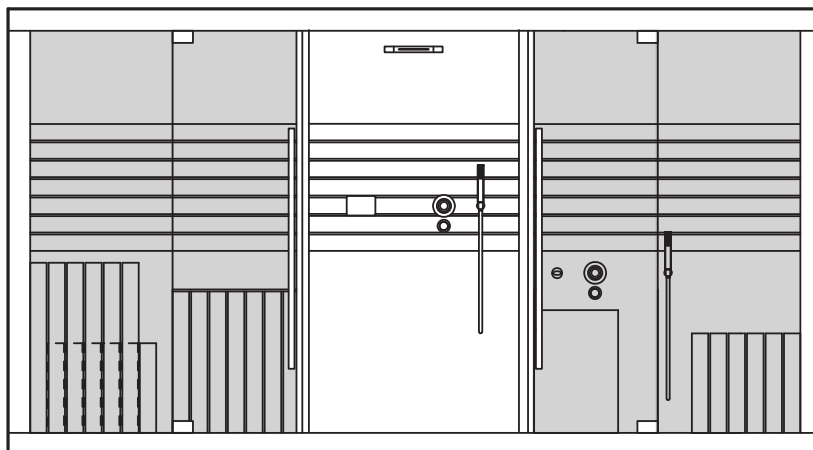

SASHA - SASHA MI

design Alberto Apostoli

Uniqueness and exclusivity, modularity and limited space are the hallmarks of Sasha and Sasha Mi: true wellness centres where water, essences, heat, coloured lights and music stimulate body and soul.

Sasha: three-in-one wellness.

In its most complete version it consists of three modules: Sauna + Emotional Shower + Hammam. A true wellness centre in just over 8 square metres. The three modules can also be used on their own or in different combinations to obtain endless configurations, which are adaptable to all spaces. Sasha encapsulates professional wellness and transfers it to a private dimension.

Sasha Mi: A veritable domestic Spa in just 3 square metres.

Sasha Mi is the two-module version consisting of a sauna and hammam + emotional shower, a precious treasure chest made of wood, glass and steel, ideal for small spaces. Sasha Mi fits perfectly into a domestic setting or in a hotel suite and offers professional performance, combining the functions of personal hygiene with those of wellness and relaxation.

Transparency, clean lines and fine materials enhance the elegance of Sasha and Sasha Mi, available in White and Black to blend in perfectly with any furnishing style. Designed and produced in Italy, they can be installed in a short time to be immediately ready for use.