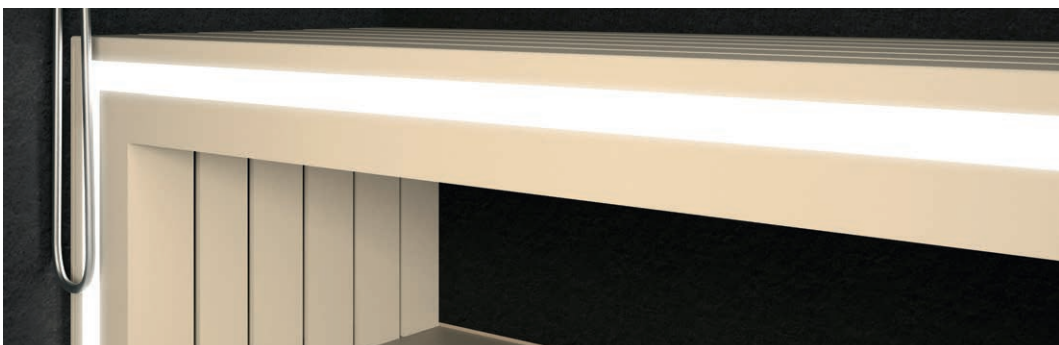

HAMMAM

Just like in the best and finest spas: light with variable colours, bench, wall panelling and water fountain in Corian® white. The handheld fountain shower and the rain-effect shower head cool you off after the steam cycle or invite you to use the Hammam as a shower. Versatility is also wellbeing.