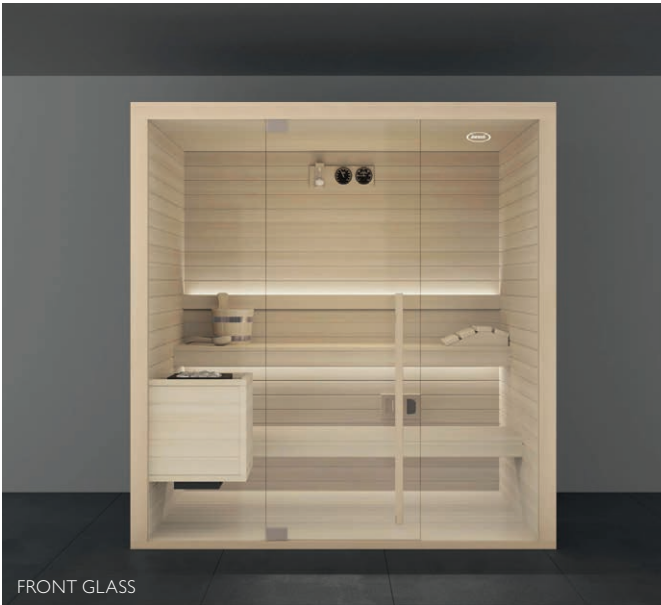

Side Glass: corner

Front Glass: corner, back to wall, niche with control panel on the external side panel or remote control panel

Current absorbed:

Classic: 4,5 kW

Side Glass: 6 kW

Front Glass: 6 kW

MOOD L

Seats: 5 - 6
 Left hand and Right hand version
 Dimension: 200 x 200 x 210 H cm