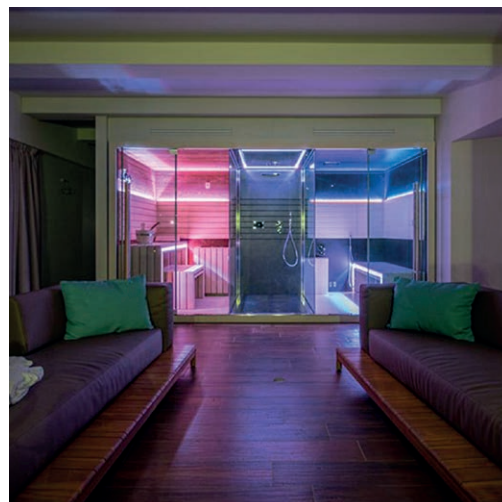

SASHA White
Sauna + Hammam
Golden Tulip Sophia Antipolis - France