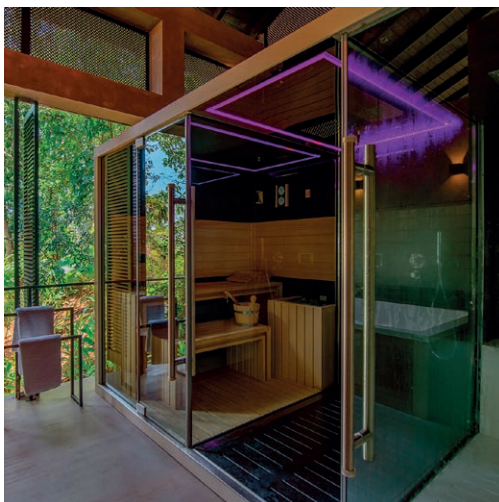

SASHA MI Black
Sauna + Emotional shower and Hammam
Cumeja Beach Hotel & Resort - Italy

SASHA Black
Sauna + Emotional shower
Haritha Villa & Spa - Sri Lanka