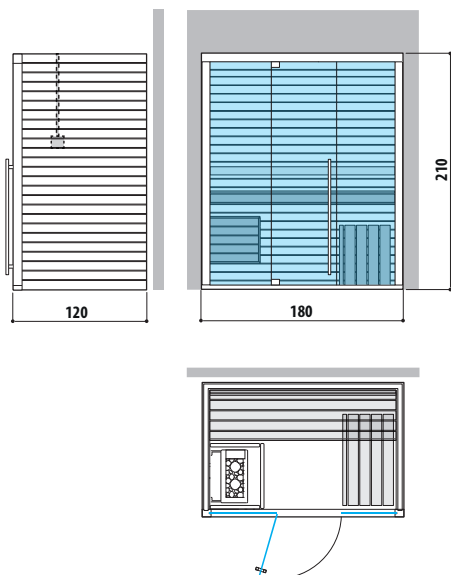

SASHA

HAMMAM WITH DOOR ON LONG SIDE

Dimensions:
152 x 211 x 225 H cm

Installation: corner, back to wall

LEFT HAND

RIGHT HAND

HAMMAM WITH DOOR ON SHORT SIDE

Dimensions:
152 x 211 x 225 H cm

LEFT HAND

RIGHT HAND

MOOD
TECHNICAL
DRAWING

TECHNICAL DRAWINGS

MOOD S

FINNISH SAUNA

Dimensions:
180 x 120 x 210 H cm

Installation:

Classic: corner, back to wall, niche

Side Glass: corner

Front Glass: corner, back to wall, niche with control panel on the external side panel or remote control panel

CLASSIC
Left hand

SIDE GLASS
Left hand

FRONT GLASS
Left hand

TECHNICAL DRAWINGS

MOOD M

FINNISH SAUNA

Dimensions:
200 x 150 x 210 H cm

Installation:

Classic: corner, back to wall, niche

Side Glass: corner