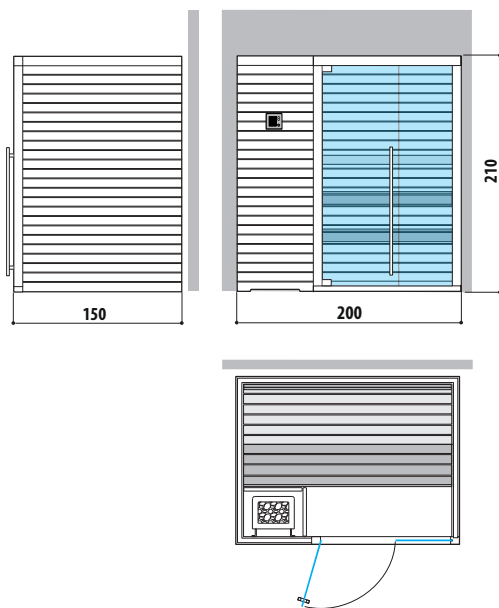

TECHNICAL DRAWINGS

MOOD M

FINNISH SAUNA

Dimensions:
200 x 150 x 210 H cm

Installation:

Classic: corner, back to wall, niche

Side Glass: corner

Front Glass: corner, back to wall, niche with control panel on the external side panel or remote control panel

CLASSIC
Left hand