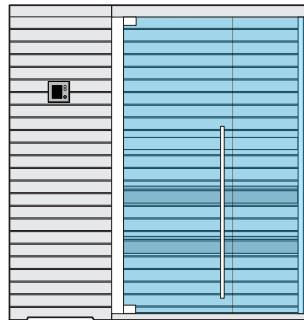

MOOD

Heat, light and essences for a complete wellness experience. The Mood collection of saunas, made entirely of **natural wood**, provides constant warmth and is pleasing to the touch. Four models, **from 2 to 8 seats**, in Classic, Front Glass and Side Glass versions, perfect for the home and for heavy use in hospitality settings. Can be customised in size and offers easy access.