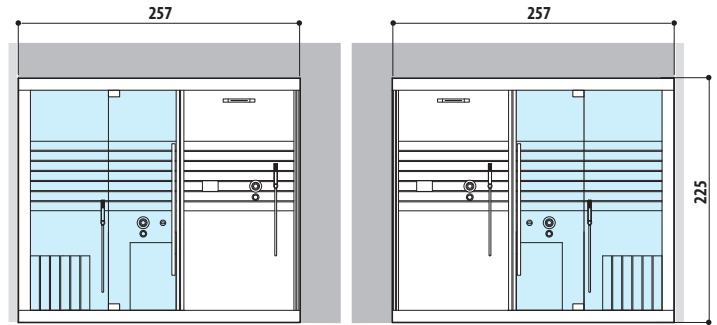

SAUNA + HAMMAM

Dimensions:
302 x 211 x 225 H cm

Installation: corner, back to wall, niche

Single version

SASHA

HAMMAM + EMOTIONAL SHOWER

Dimensions:
257 x 211 x 225 H cm

Installation: corner, back to wall, niche

LEFT HAND

RIGHT HAND

SAUNA + EMOTIONAL SHOWER

Dimensions:
257 x 211 x 225 H cm

Installation: corner, back to wall

LEFT HAND

RIGHT HAND

TECHNICAL DRAWINGS

SASHA

HAMMAM WITH DOOR ON LONG SIDE

Dimensions:
152 x 211 x 225 H cm

Installation: corner, back to wall

LEFT HAND

RIGHT HAND

HAMMAM WITH DOOR ON SHORT SIDE

Dimensions:
152 x 211 x 225 H cm