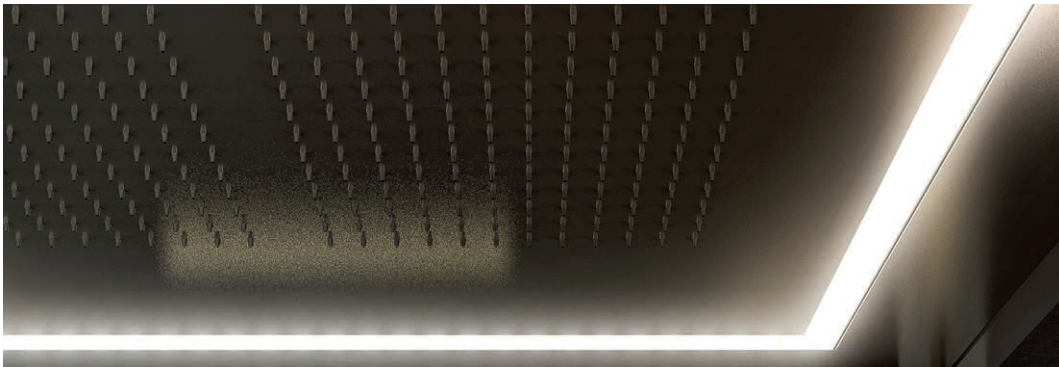

EMOTIONAL SHOWER

Large glass windows define the space, letting light and colour through, allowing you to see from one space to the other. The environment has a luxurious design. The effects of the water flowing over the body accompany the healing gestures through three treatments.