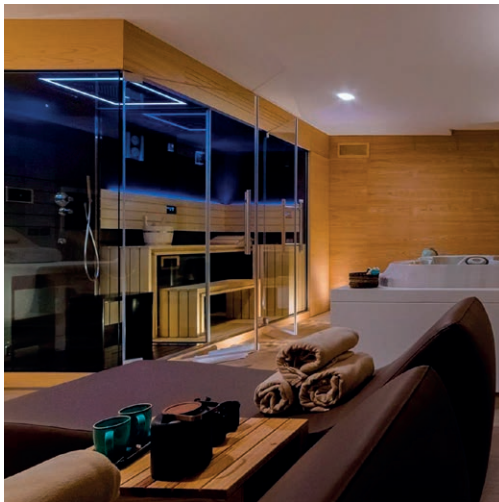

MOOD **L** Side Glass

MOOD **XL** Classic

MOOD **XL** Side Glass

SENSEATIONAL
— WELLNESS™

JACUZZI®

FOR THE HOSPITALITY
WORLD

SASHA Black
Sauna + Emotional shower + Hammam
Alkamuri Posh Hotel & Spa - Italy

Sensational Wellness™ is the new partnership programme dedicated to the hospitality world which, thanks to an extensive, high-value offering, allows all hotel, spa and resort operators as well as prestigious venues to grow their business and enhance their visibility, thanks to the added value of the wellness product solutions, consulting, support and communication provided by Jacuzzi®.