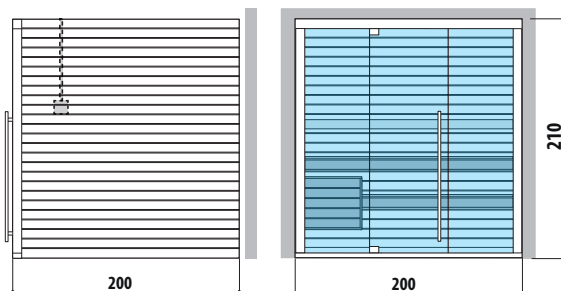

FRONT GLASS

Left hand