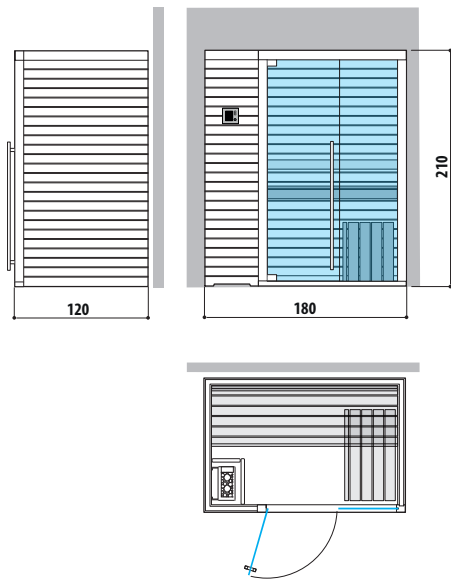

TECHNICAL DRAWINGS

MOOD S

FINNISH SAUNA

Dimensions:
180 x 120 x 210 H cm

Installation:

Classic: corner, back to wall, niche

Side Glass: corner

Front Glass: corner, back to wall, niche with control panel on the external side panel or remote control panel

CLASSIC
Left hand