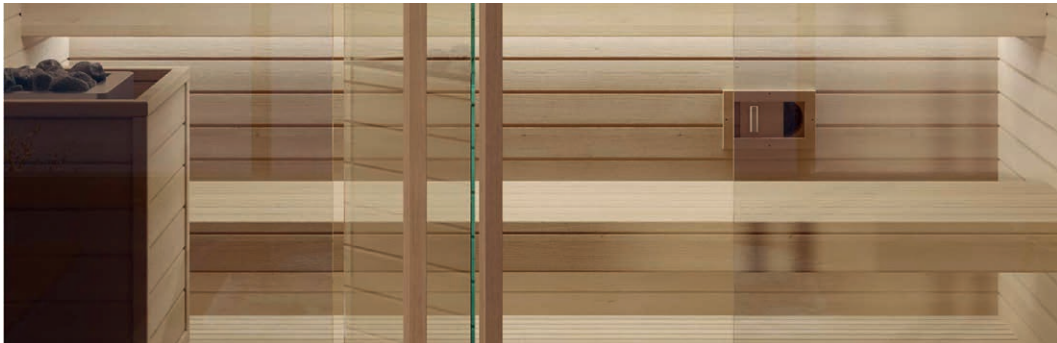

Minimal design of the horizontal slats. A handle that can also be used as a towel hanger, made of high quality solid wood that ensures constant warmth and a pleasant feeling to the touch. Self-supporting walls incorporate an insulating structure. The 8 mm tempered glass is transparent for windows and door with steel hinges.