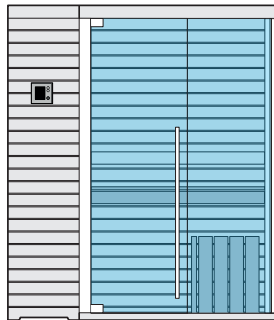

MOOD

Heat, light and essences for a complete wellness experience. The Mood collection of saunas, made entirely of **natural wood**, provides constant warmth and is pleasing to the touch. Four models, **from 2 to 8 seats**, in Classic, Front Glass and Side Glass versions, perfect for the home and for heavy use in hospitality settings. Can be customised in size and offers easy access.