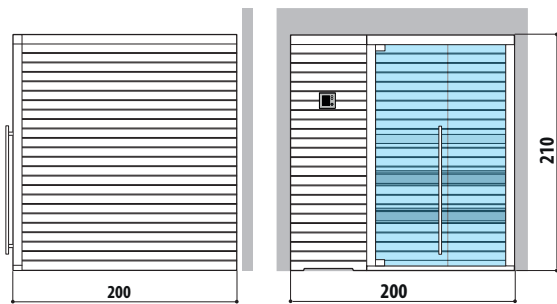

TECHNICAL DRAWINGS

MOOD L

FINNISH SAUNA

Dimensions:
200 x 200 x 210 H cm

Installation:

Classic: corner, back to wall, niche

Side Glass: corner

Front Glass: corner, back to wall, niche with control panel on the external side panel or remote control panel

CLASSIC

Left hand