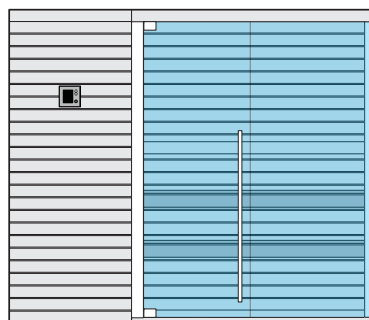

SAUNA

MOOD **S**

MOOD **M**

MOOD **L**

MOOD **XL**

SASHA

SASHA White
Sauna + Emotional shower + Hammam

**Features:**