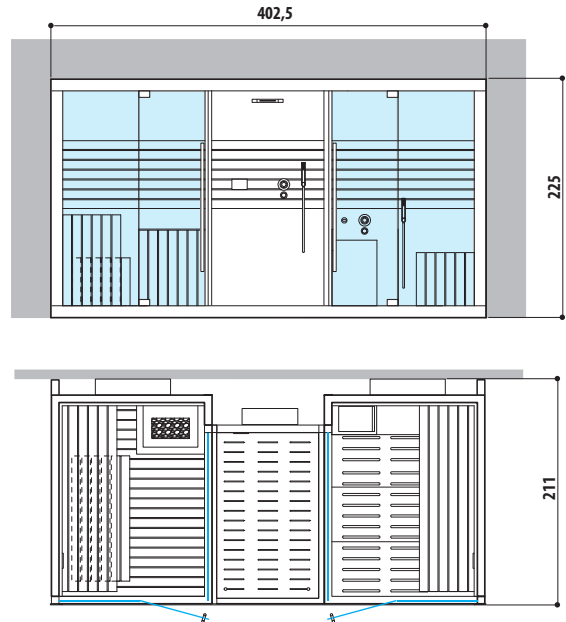

JACUZZI.COM

**ENTER IN
PRO ZONE**

SASHA AND
SASHA MI
TECHNICAL
DRAWING

SASHA

SAUNA + EMOTIONAL SHOWER + HAMMAM

Dimensions:
402 x 211 x 225 H cm

Installation: corner, back to wall, niche

Single version