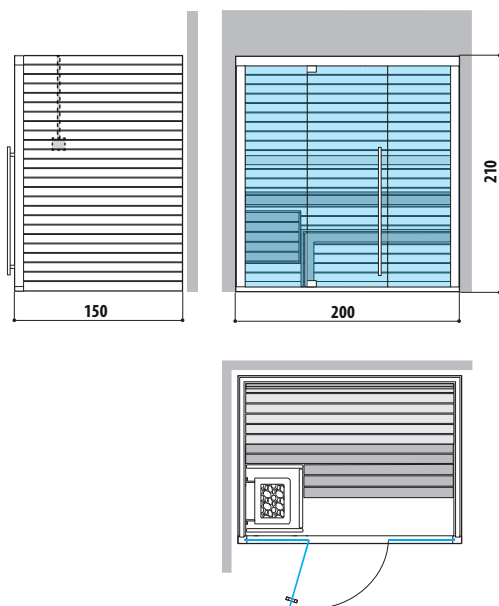

SASHA

HAMMAM WITH DOOR ON LONG SIDE

Dimensions:
152 x 211 x 225 H cm

Installation: corner, back to wall

LEFT HAND

RIGHT HAND

HAMMAM WITH DOOR ON SHORT SIDE

Dimensions:
152 x 211 x 225 H cm

FRONT GLASS
Left hand

TECHNICAL DRAWINGS

MOOD M

FINNISH SAUNA

Dimensions:
200 x 150 x 210 H cm

Installation:

Classic: corner, back to wall, niche

Side Glass: corner

Front Glass: corner, back to wall, niche with control panel on the external side panel or remote control panel

CLASSIC
Left hand

SIDE GLASS
Left hand

FRONT GLASS
Left hand

TECHNICAL DRAWINGS

MOOD L

FINNISH SAUNA

Dimensions:
200 x 200 x 210 H cm

Installation:

Classic: corner, back to wall, niche

Side Glass: corner

Front Glass: corner, back to wall, niche with control panel on the external side panel or remote control panel