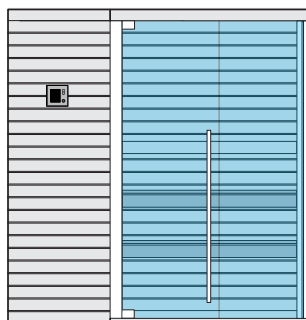

MOOD **S**

MOOD **L**