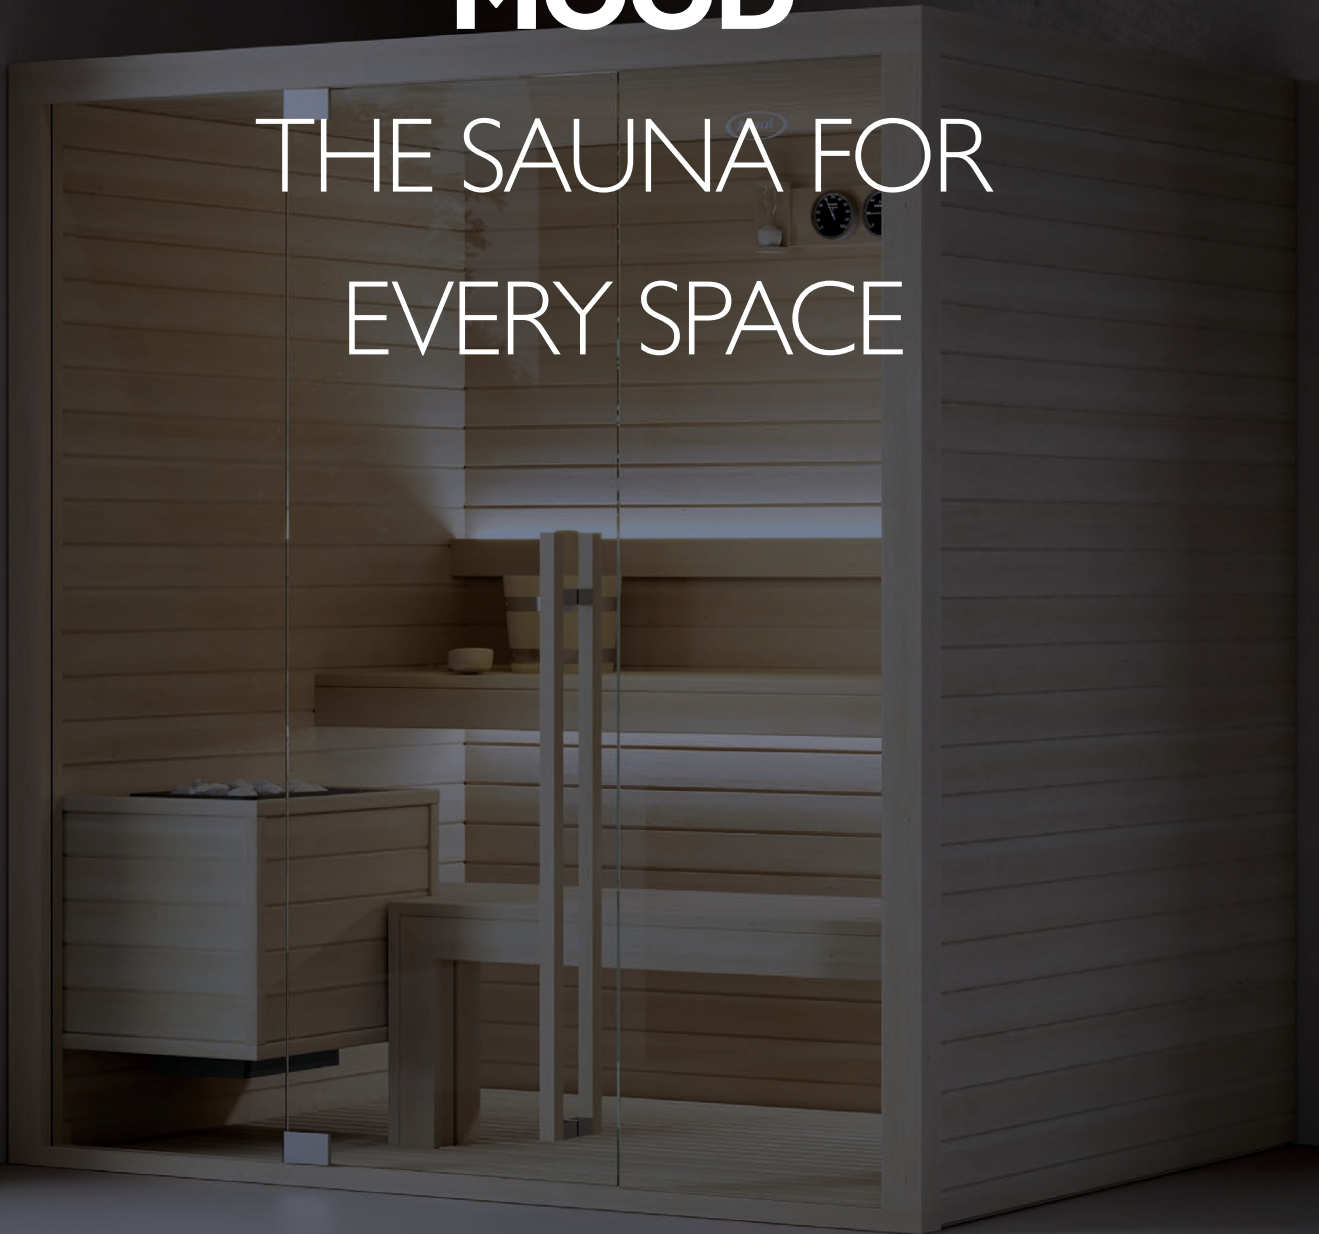

MOOD

THE SAUNA FOR
EVERY SPACE