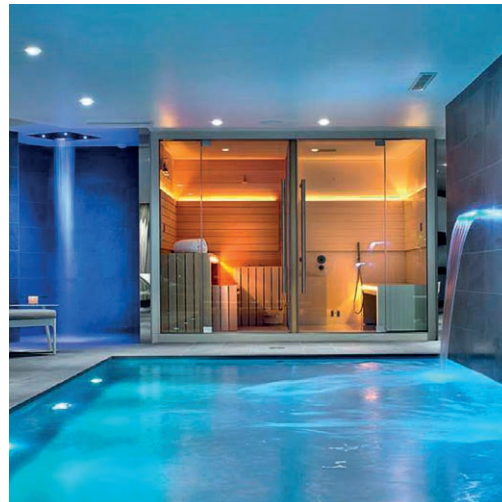

Sensational Wellness™ is the new partnership programme dedicated to the hospitality world which, thanks to an extensive, high-value offering, allows all hotel, spa and resort operators as well as prestigious venues to grow their business and enhance their visibility, thanks to the added value of the wellness product solutions, consulting, support and communication provided by Jacuzzi®.