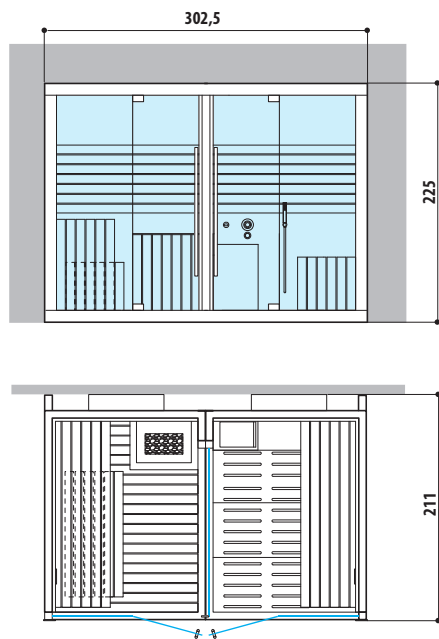

SAUNA + HAMMAM

Dimensions:
302 x 211 x 225 H cm

Installation: corner, back to wall, niche

Single version