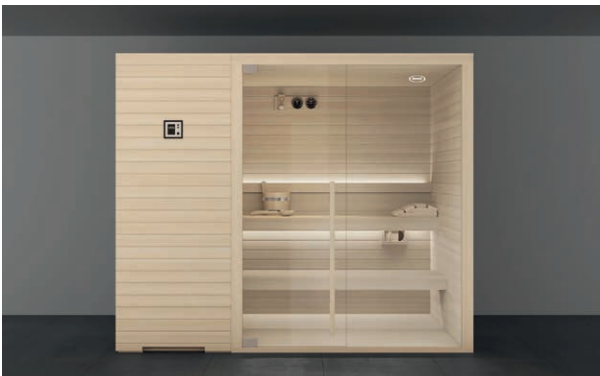

MOOD **L** Side Glass

MOOD **XL** Classic

MOOD **XL** Side Glass

SENSEATIONAL
— WELLNESS™

JACUZZI®

FOR THE HOSPITALITY
WORLD

SASHA Black
Sauna + Emotional shower + Hammam
Alkamuri Posh Hotel & Spa - Italy

Sensational Wellness™ is the new partnership programme dedicated to the hospitality world which, thanks to an extensive, high-value offering, allows all hotel, spa and resort operators as well as prestigious venues to grow their business and enhance their visibility, thanks to the added value of the wellness product solutions, consulting, support and communication provided by Jacuzzi®.